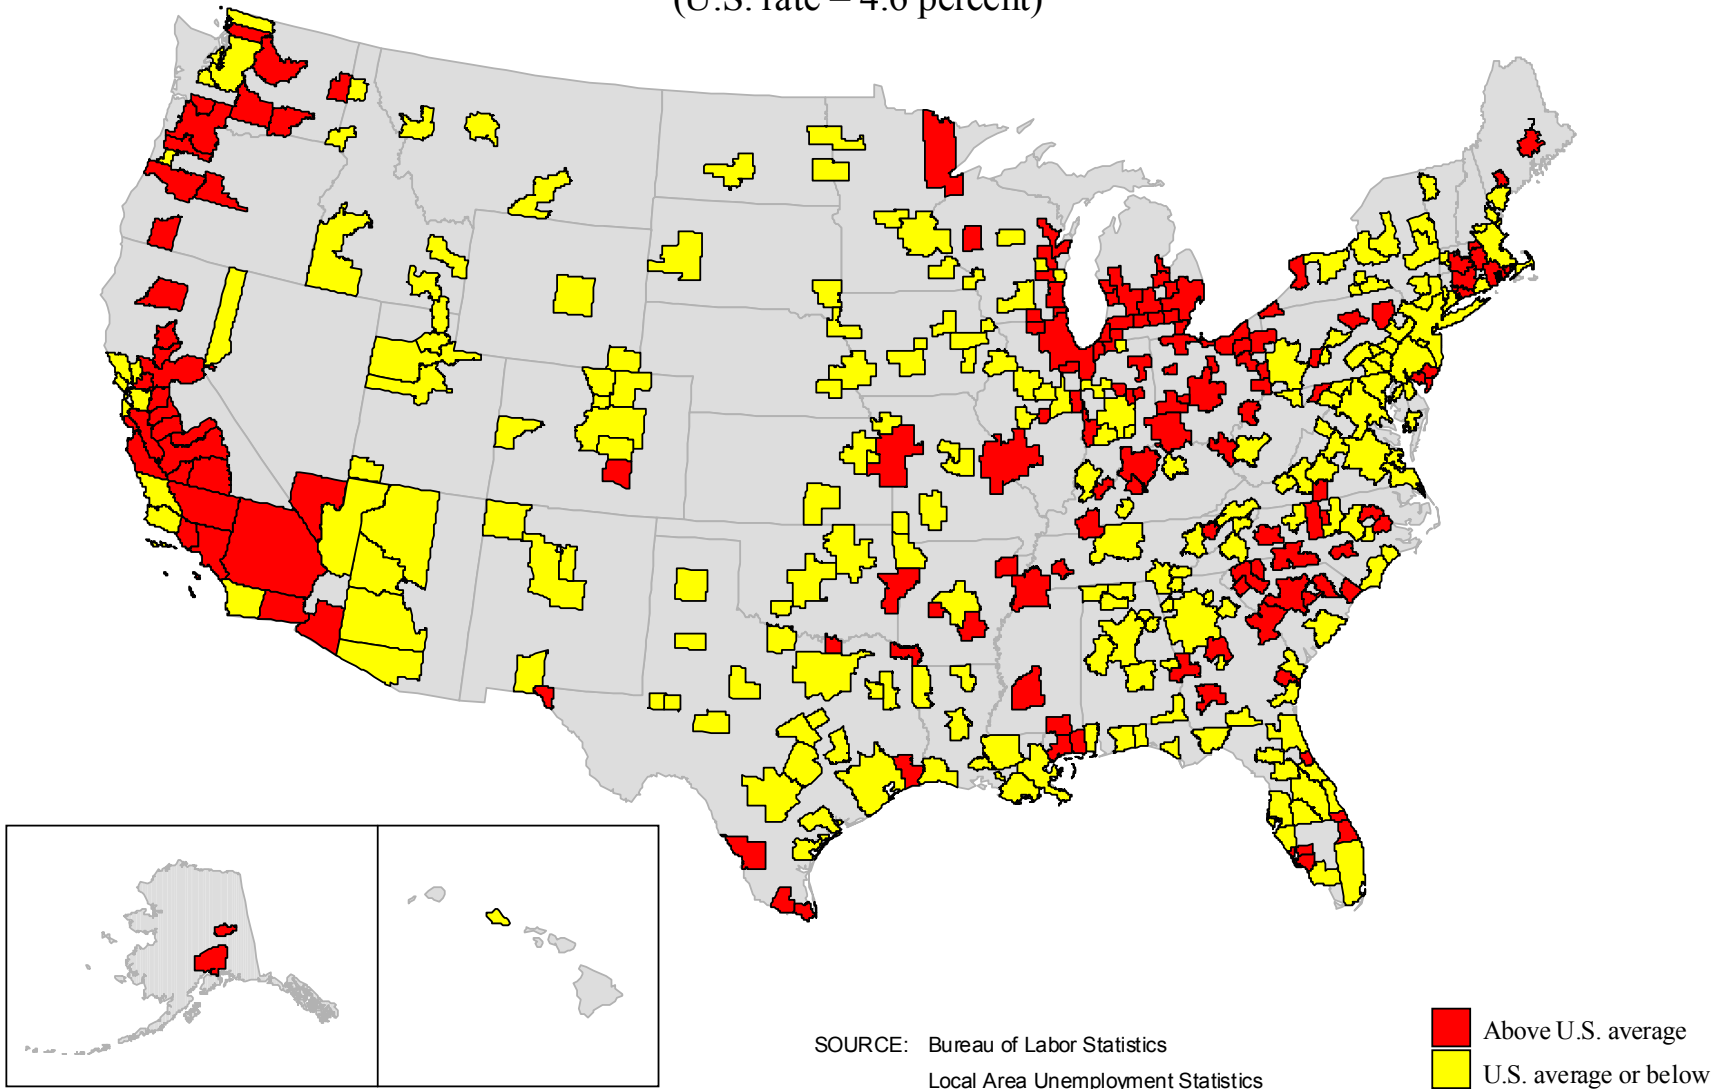

Unemployment rates by metropolitan area, 2007 annual averages

(U.S. rate = 4.6 percent)

NOTE: Map includes data for 369 areas based on OMB Bulletin No. 08-01.