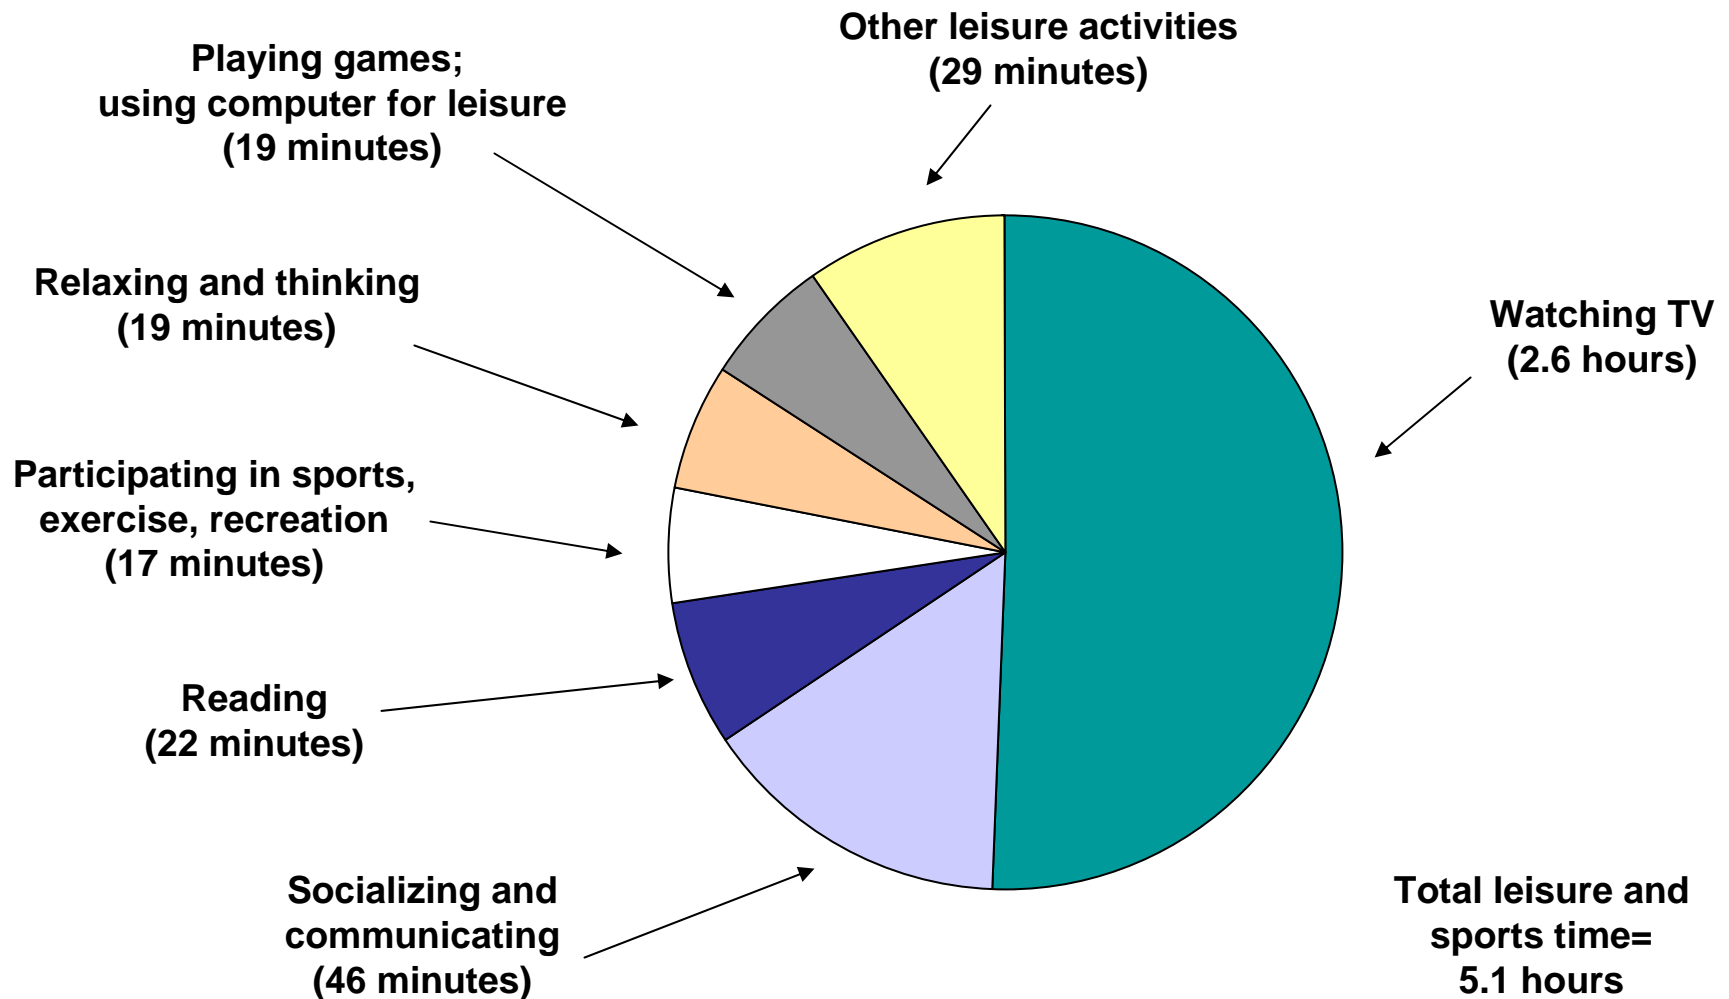

Leisure time on an average day

NOTE: Data include all persons age 15 and over. Data include all days of the week and are annual averages for 2006.

SOURCE: Bureau of Labor Statistics