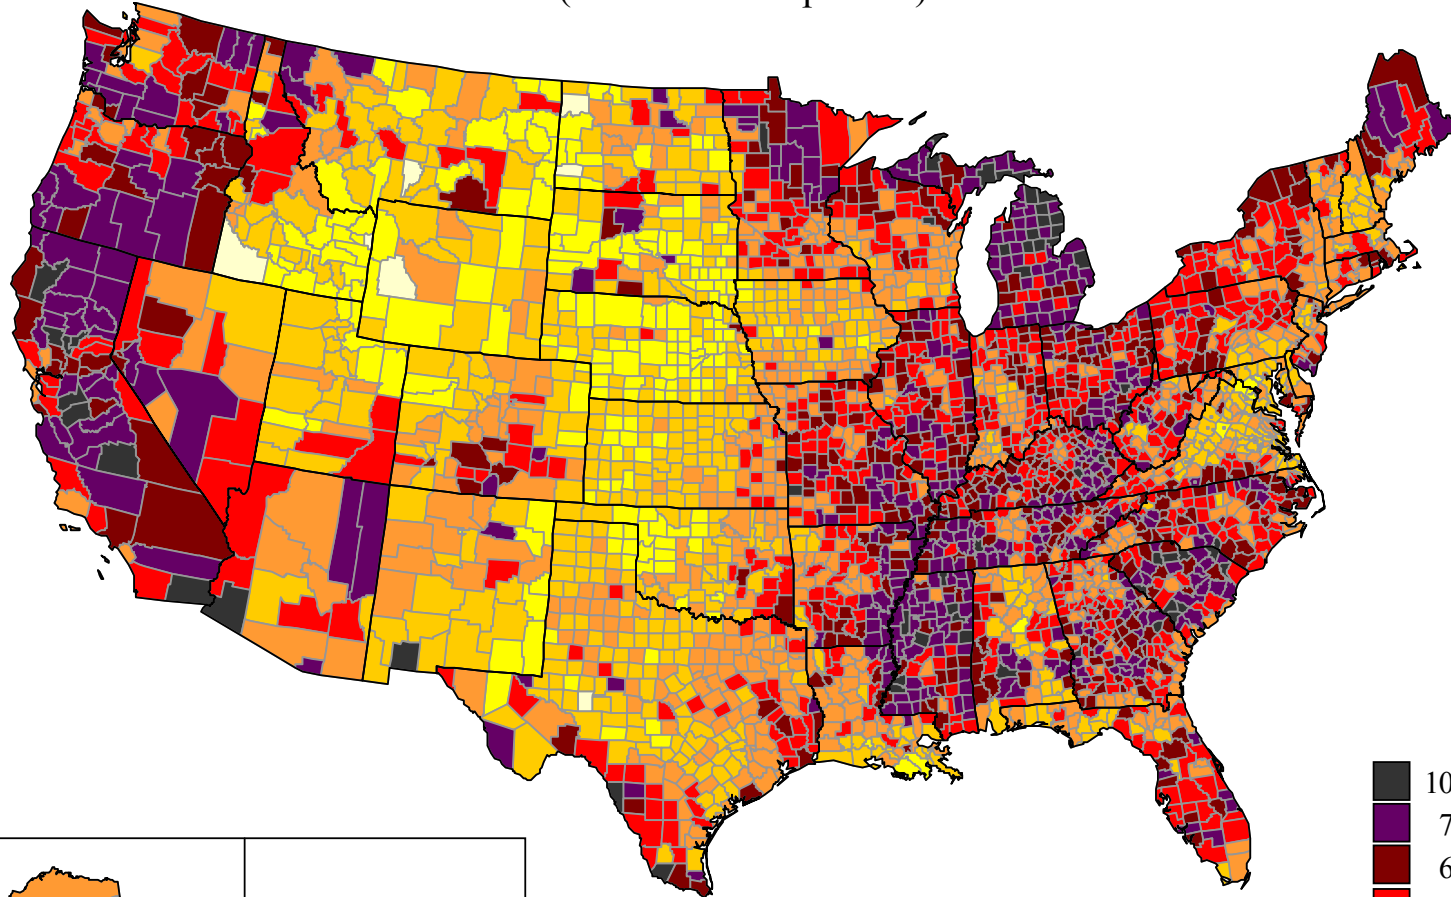

Unemployment rates by county, September 2007 - August 2008 averages

(U.S. rate = 5.2 percent)

SOURCE: Bureau of Labor Statistics
Local Area Unemployment Statistics

NOTE: County data for 2007 reflect
revisions issued on April 18.