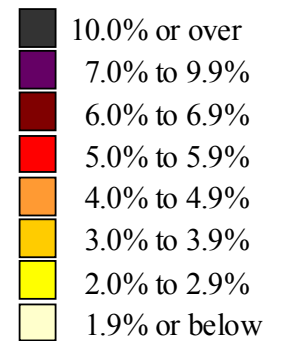

Unemployment rates by county, September 2007 - August 2008 averages

(U.S. rate = 5.2 percent)

SOURCE: Bureau of Labor Statistics
Local Area Unemployment Statistics

NOTE: County data for 2007 reflect
revisions issued on April 18.