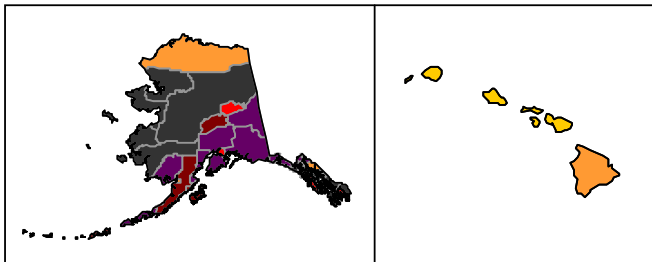

Unemployment rates by county, September 2007 - August 2008 averages

(U.S. rate = 5.2 percent)

SOURCE: Bureau of Labor Statistics
Local Area Unemployment Statistics

NOTE: County data for 2007 reflect
revisions issued on April 18.