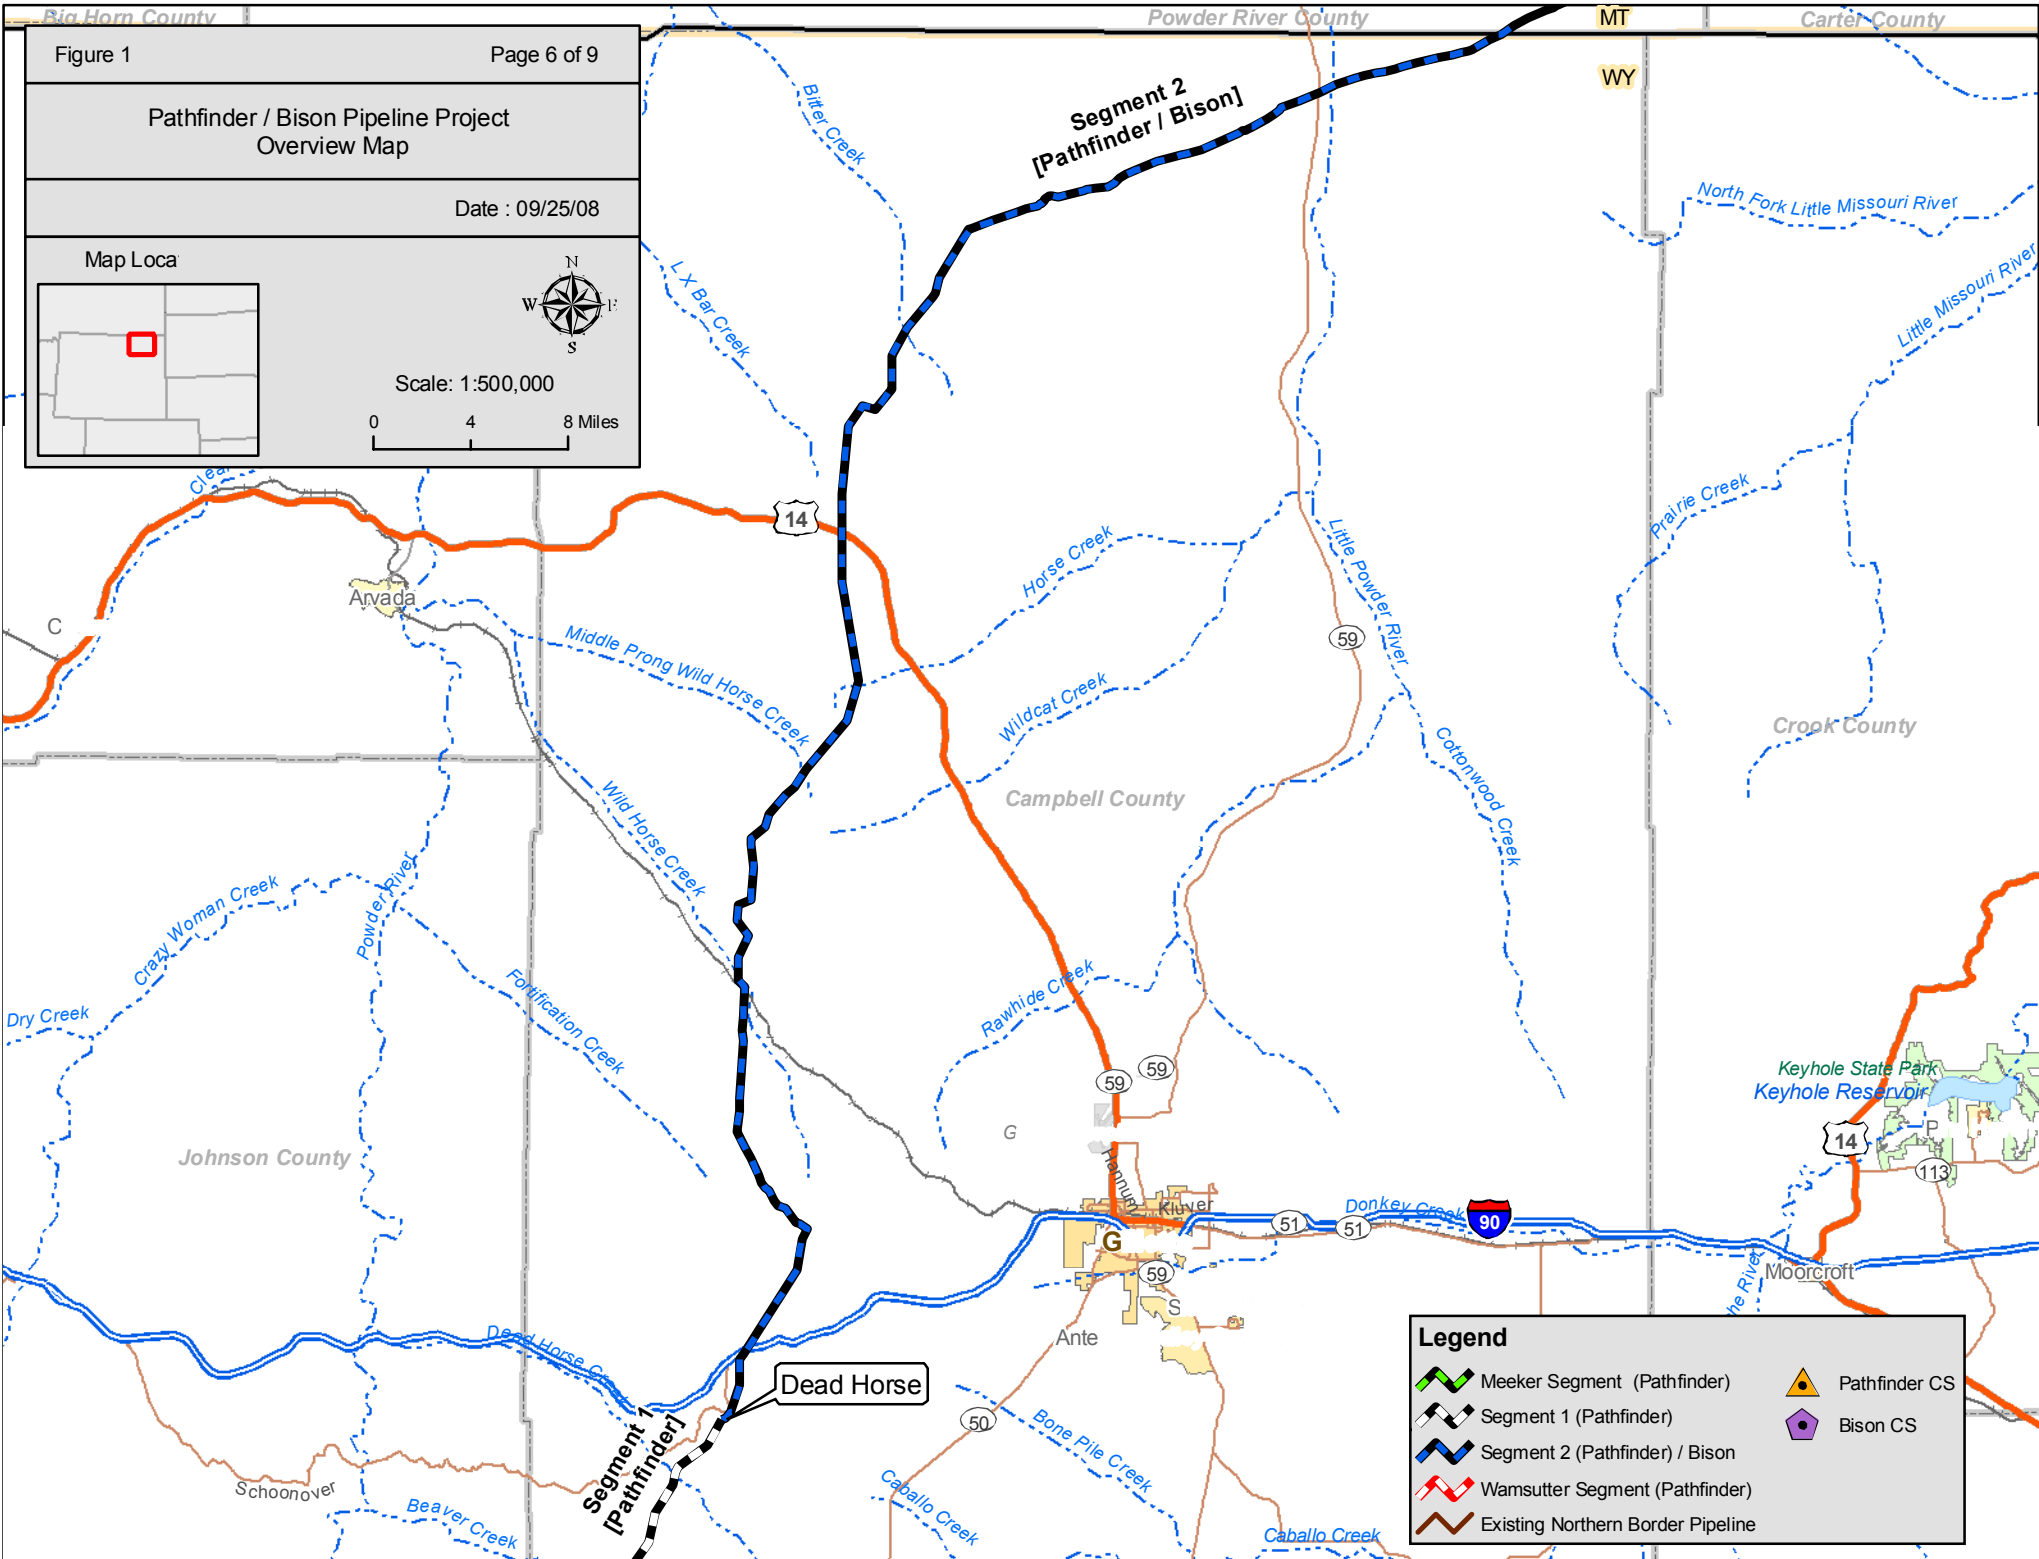

### Pathfinder / Bison Pipeline Project Overview Map

Date : 09/25/08

Map Loca

Scale: 1:500,000

**Legend**

	Meeker Segment (Pathfinder)		Pathfinder CS
	Segment 1 (Pathfinder)		Bison CS
	Segment 2 (Pathfinder) / Bison		
	Wamsutter Segment (Pathfinder)		
	Existing Northern Border Pipeline		

### Pathfinder / Bison Pipeline Project Overview Map

Date : 09/25/08

#### Map Loca

Scale: 1:500,000

**Legend**

	Meeker Segment (Pathfinder)		Pathfinder CS
	Segment 1 (Pathfinder)		Bison CS
	Segment 2 (Pathfinder) / Bison		
	Wamsutter Segment (Pathfinder)		
	Existing Northern Border Pipeline		