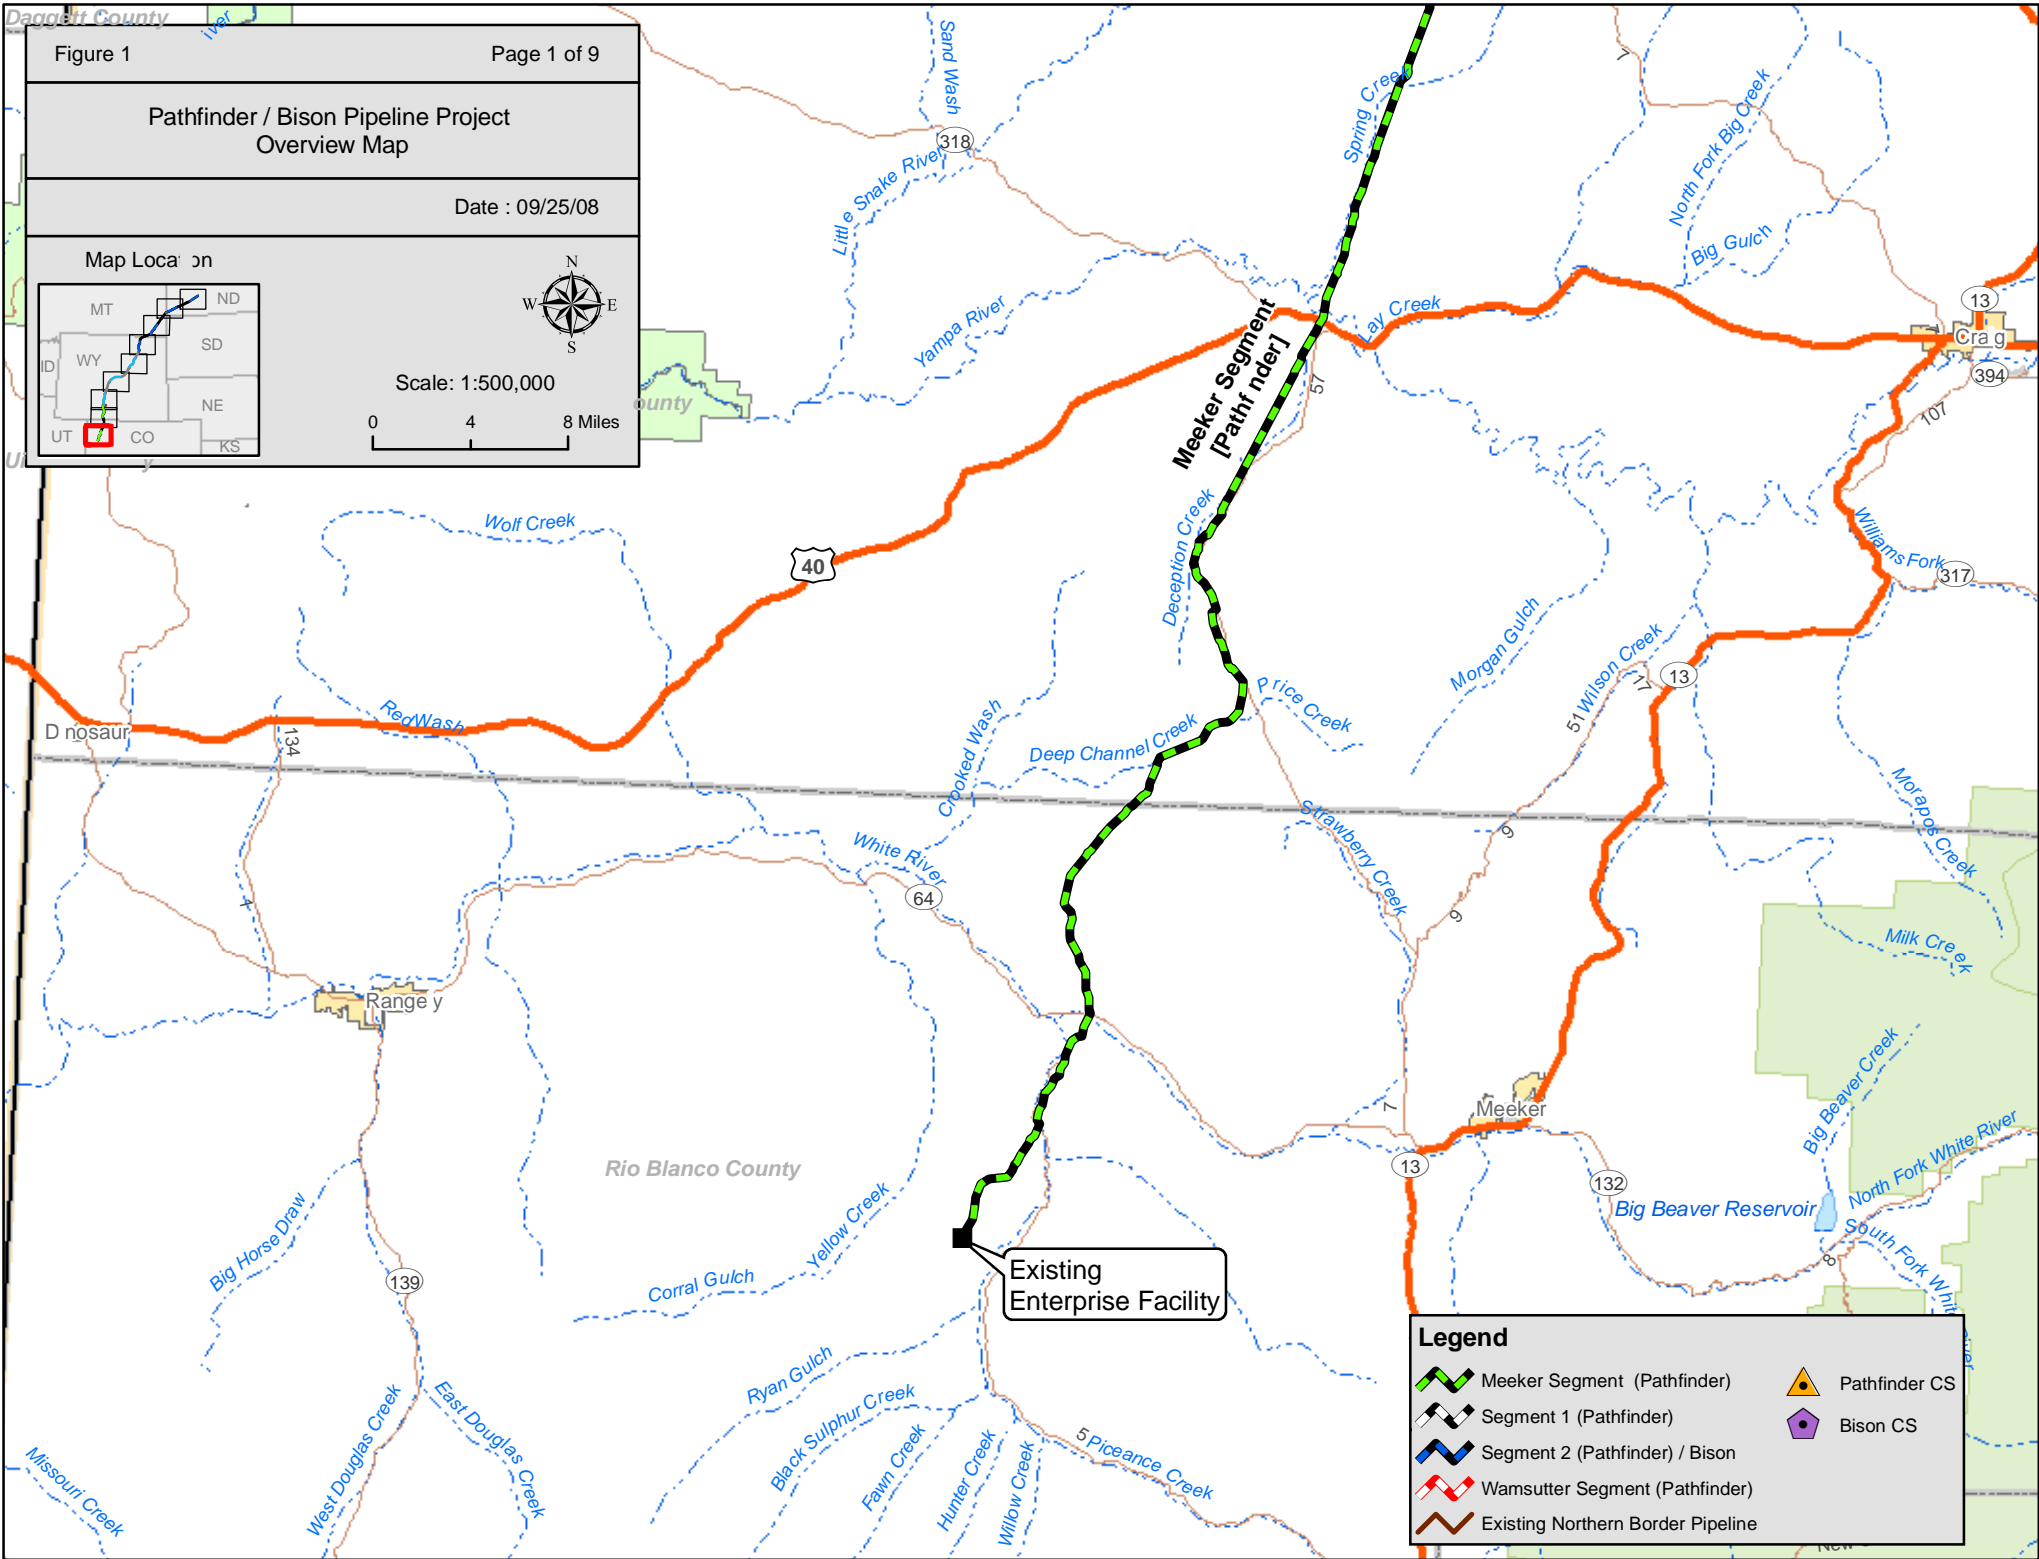

### Pathfinder / Bison Pipeline Project Overview Map

Date : 09/25/08

#### Map Location

Scale: 1:500,000

0 4 8 Miles

**Legend**

Meeker Segment (Pathfinder)	Pathfinder CS
Segment 1 (Pathfinder)	Bison CS
Segment 2 (Pathfinder) / Bison	
Wamsutter Segment (Pathfinder)	
Existing Northern Border Pipeline	

Pathfinder / Bison Pipeline Project  
Overview Map

Date : 09/25/08

Map Loca

Scale: 1:500,000

0 4 8 Miles

#### Map Loca

Scale: 1:500,000

**Legend**

- Meeker Segment (Pathfinder)
- Segment 1 (Pathfinder)
- Segment 2 (Pathfinder) / Bison
- Wamsutter Segment (Pathfinder)
- Existing Northern Border Pipeline
- Pathfinder CS
- Bison CS