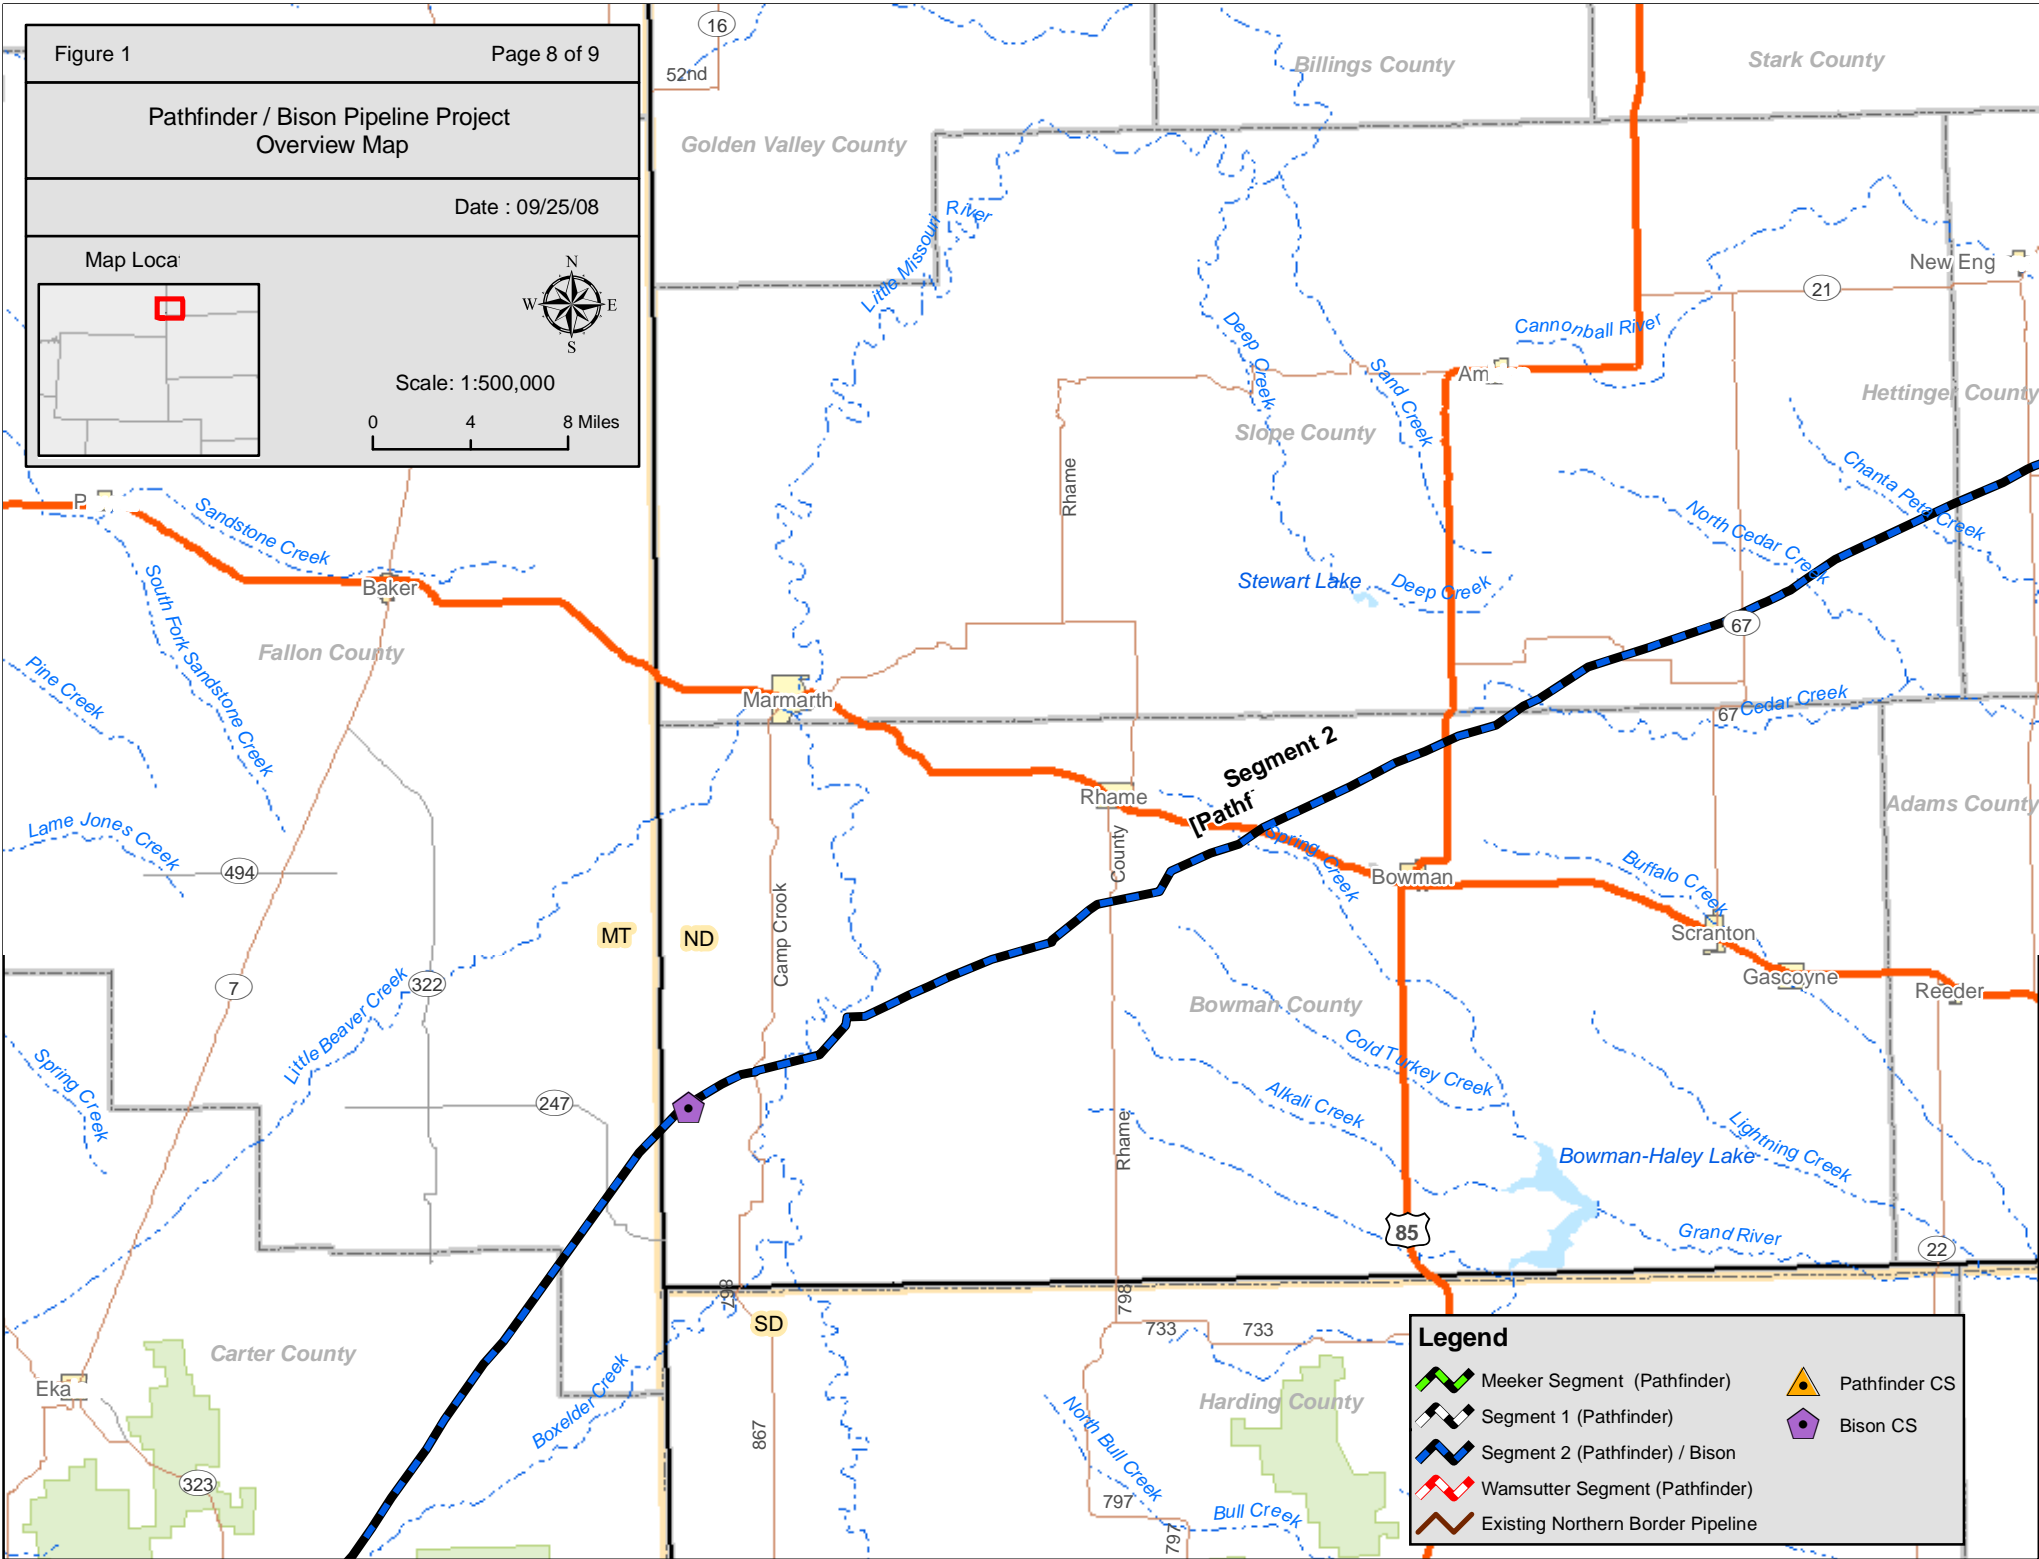

### Pathfinder / Bison Pipeline Project Overview Map

Date : 09/25/08

#### Map Loca

Scale: 1:500,000

**Legend**

- Meeker Segment (Pathfinder)
- Segment 1 (Pathfinder)
- Segment 2 (Pathfinder) / Bison
- Wamsutter Segment (Pathfinder)
- Existing Northern Border Pipeline
- Pathfinder CS
- Bison CS

### Pathfinder / Bison Pipeline Project Overview Map

Date : 09/25/08

Map Loca

Scale: 1:500,000

**Legend**

Meeker Segment (Pathfinder)	Pathfinder CS
Segment 1 (Pathfinder)	Bison CS
Segment 2 (Pathfinder) / Bison	
Wamsutter Segment (Pathfinder)	
Existing Northern Border Pipeline	

### Pathfinder / Bison Pipeline Project Overview Map

Date : 09/25/08

Map Location

Scale: 1:500,000

Existing Northern Border Pipeline

Existing NBPL CS-6

Segment 2  
Path