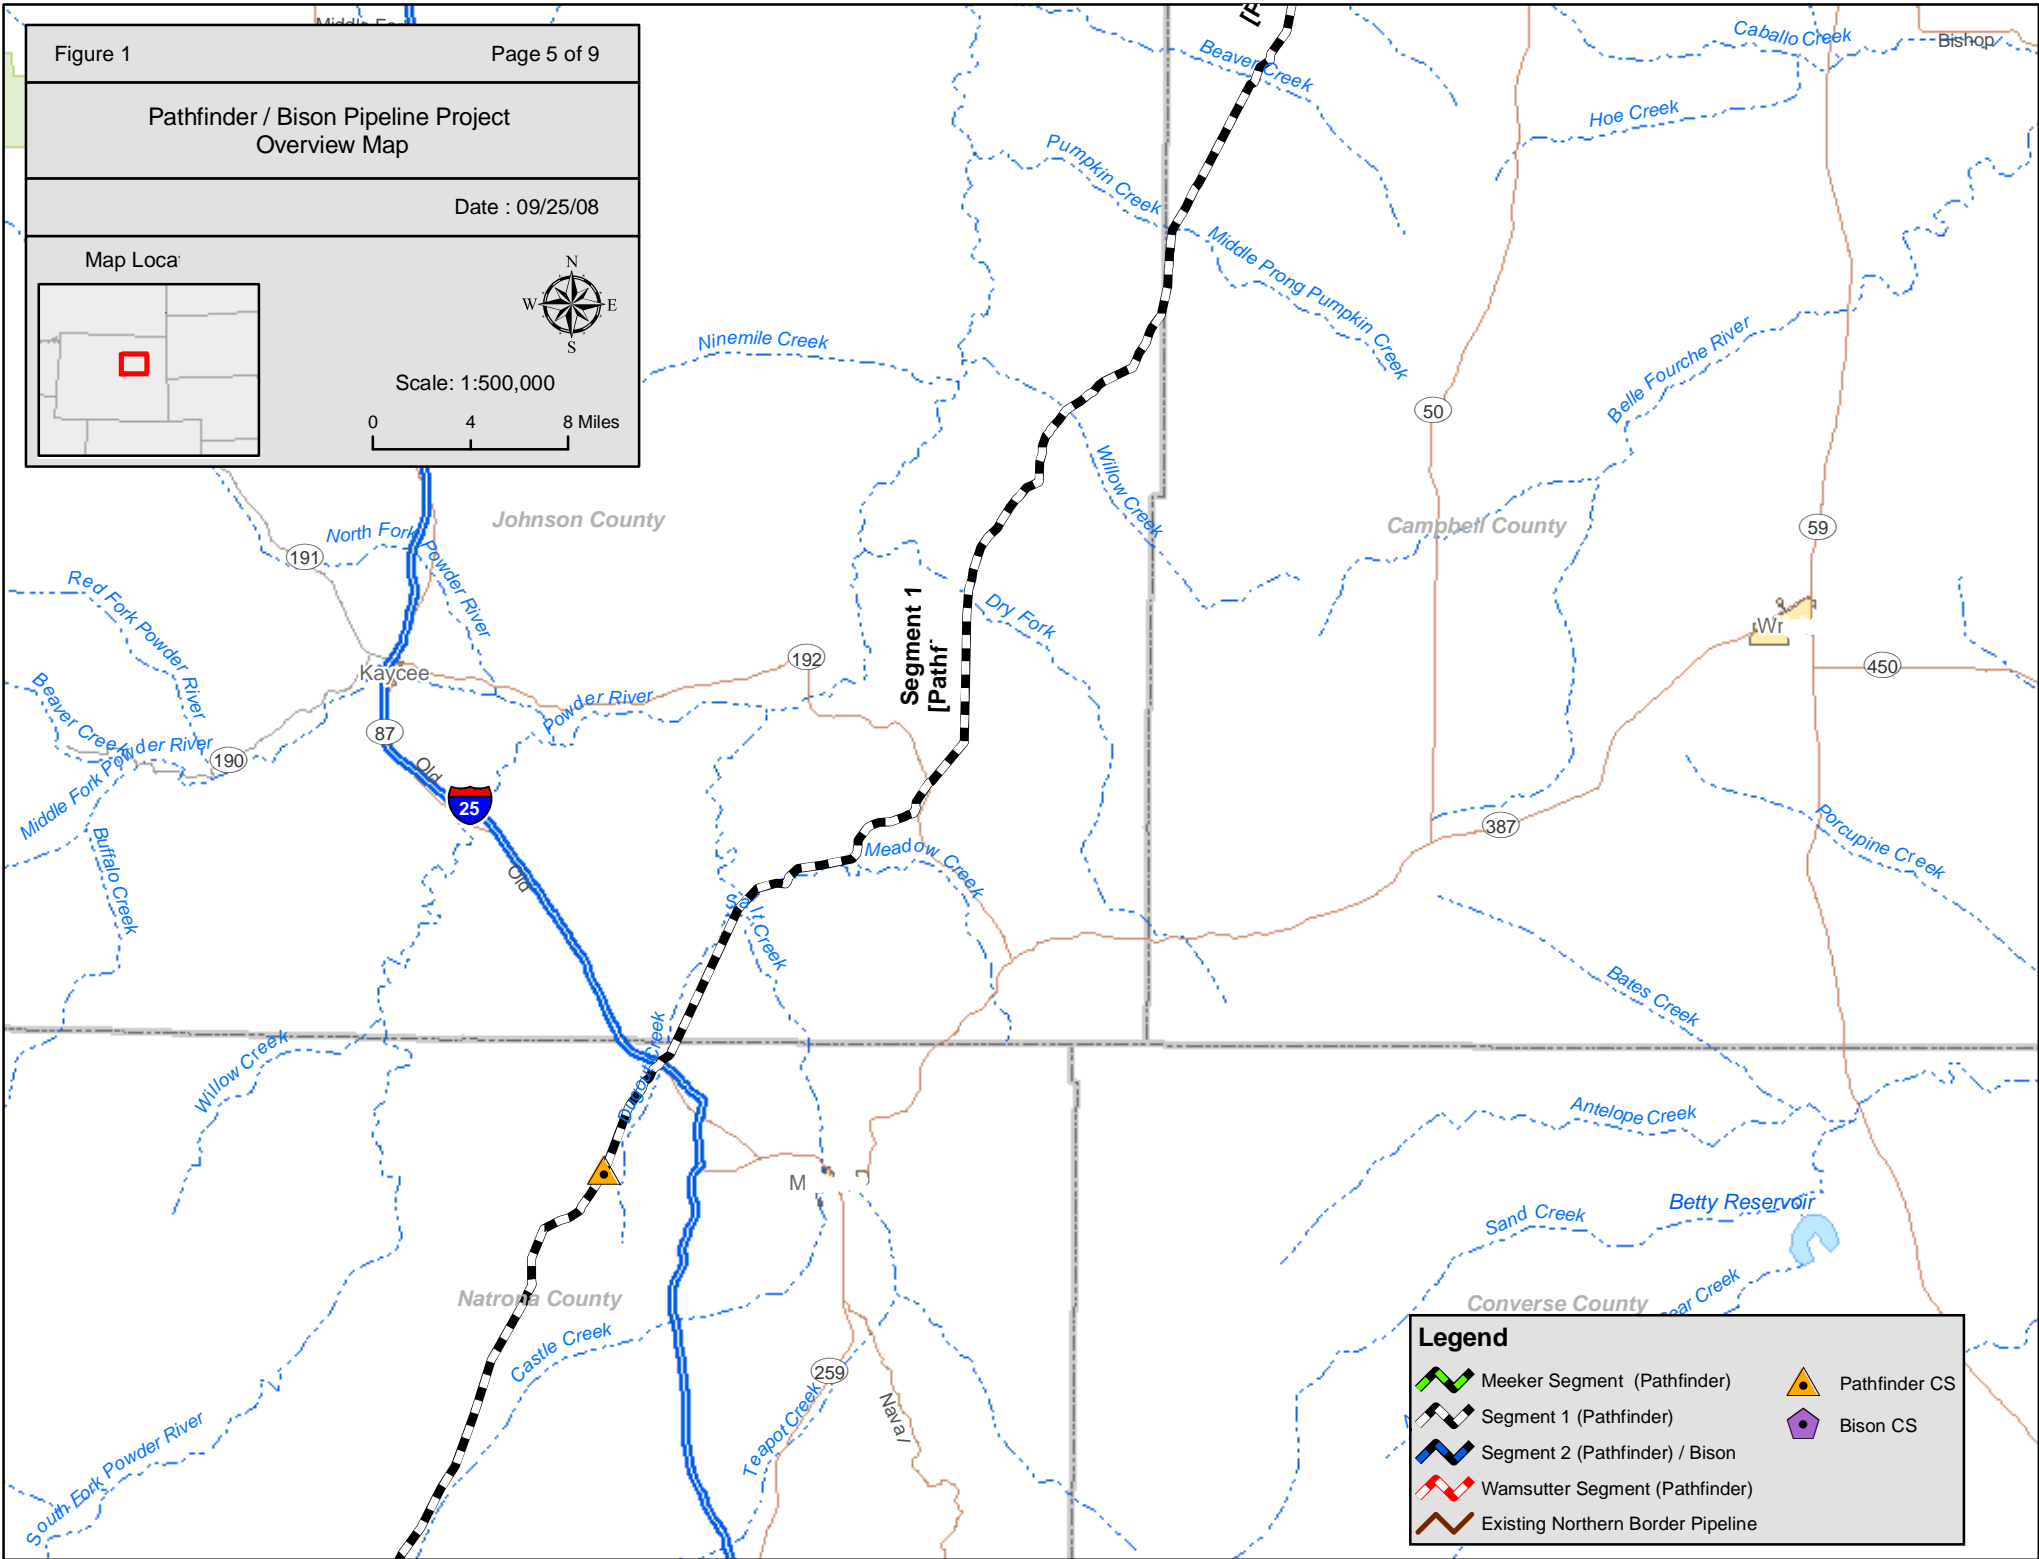

Pathfinder / Bison Pipeline Project  
Overview Map

Date : 09/25/08

Map Loca

Scale: 1:500,000

0 4 8 Miles

### Pathfinder / Bison Pipeline Project Overview Map

Date : 09/25/08

Map Loca

Scale: 1:500,000

### Pathfinder / Bison Pipeline Project Overview Map

Date : 09/25/08

Map Loca

Scale: 1:500,000

**Legend**

	Meeker Segment (Pathfinder)		Pathfinder CS
	Segment 1 (Pathfinder)		Bison CS
	Segment 2 (Pathfinder) / Bison		
	Wamsutter Segment (Pathfinder)		
	Existing Northern Border Pipeline		

### Pathfinder / Bison Pipeline Project Overview Map

Date : 09/25/08