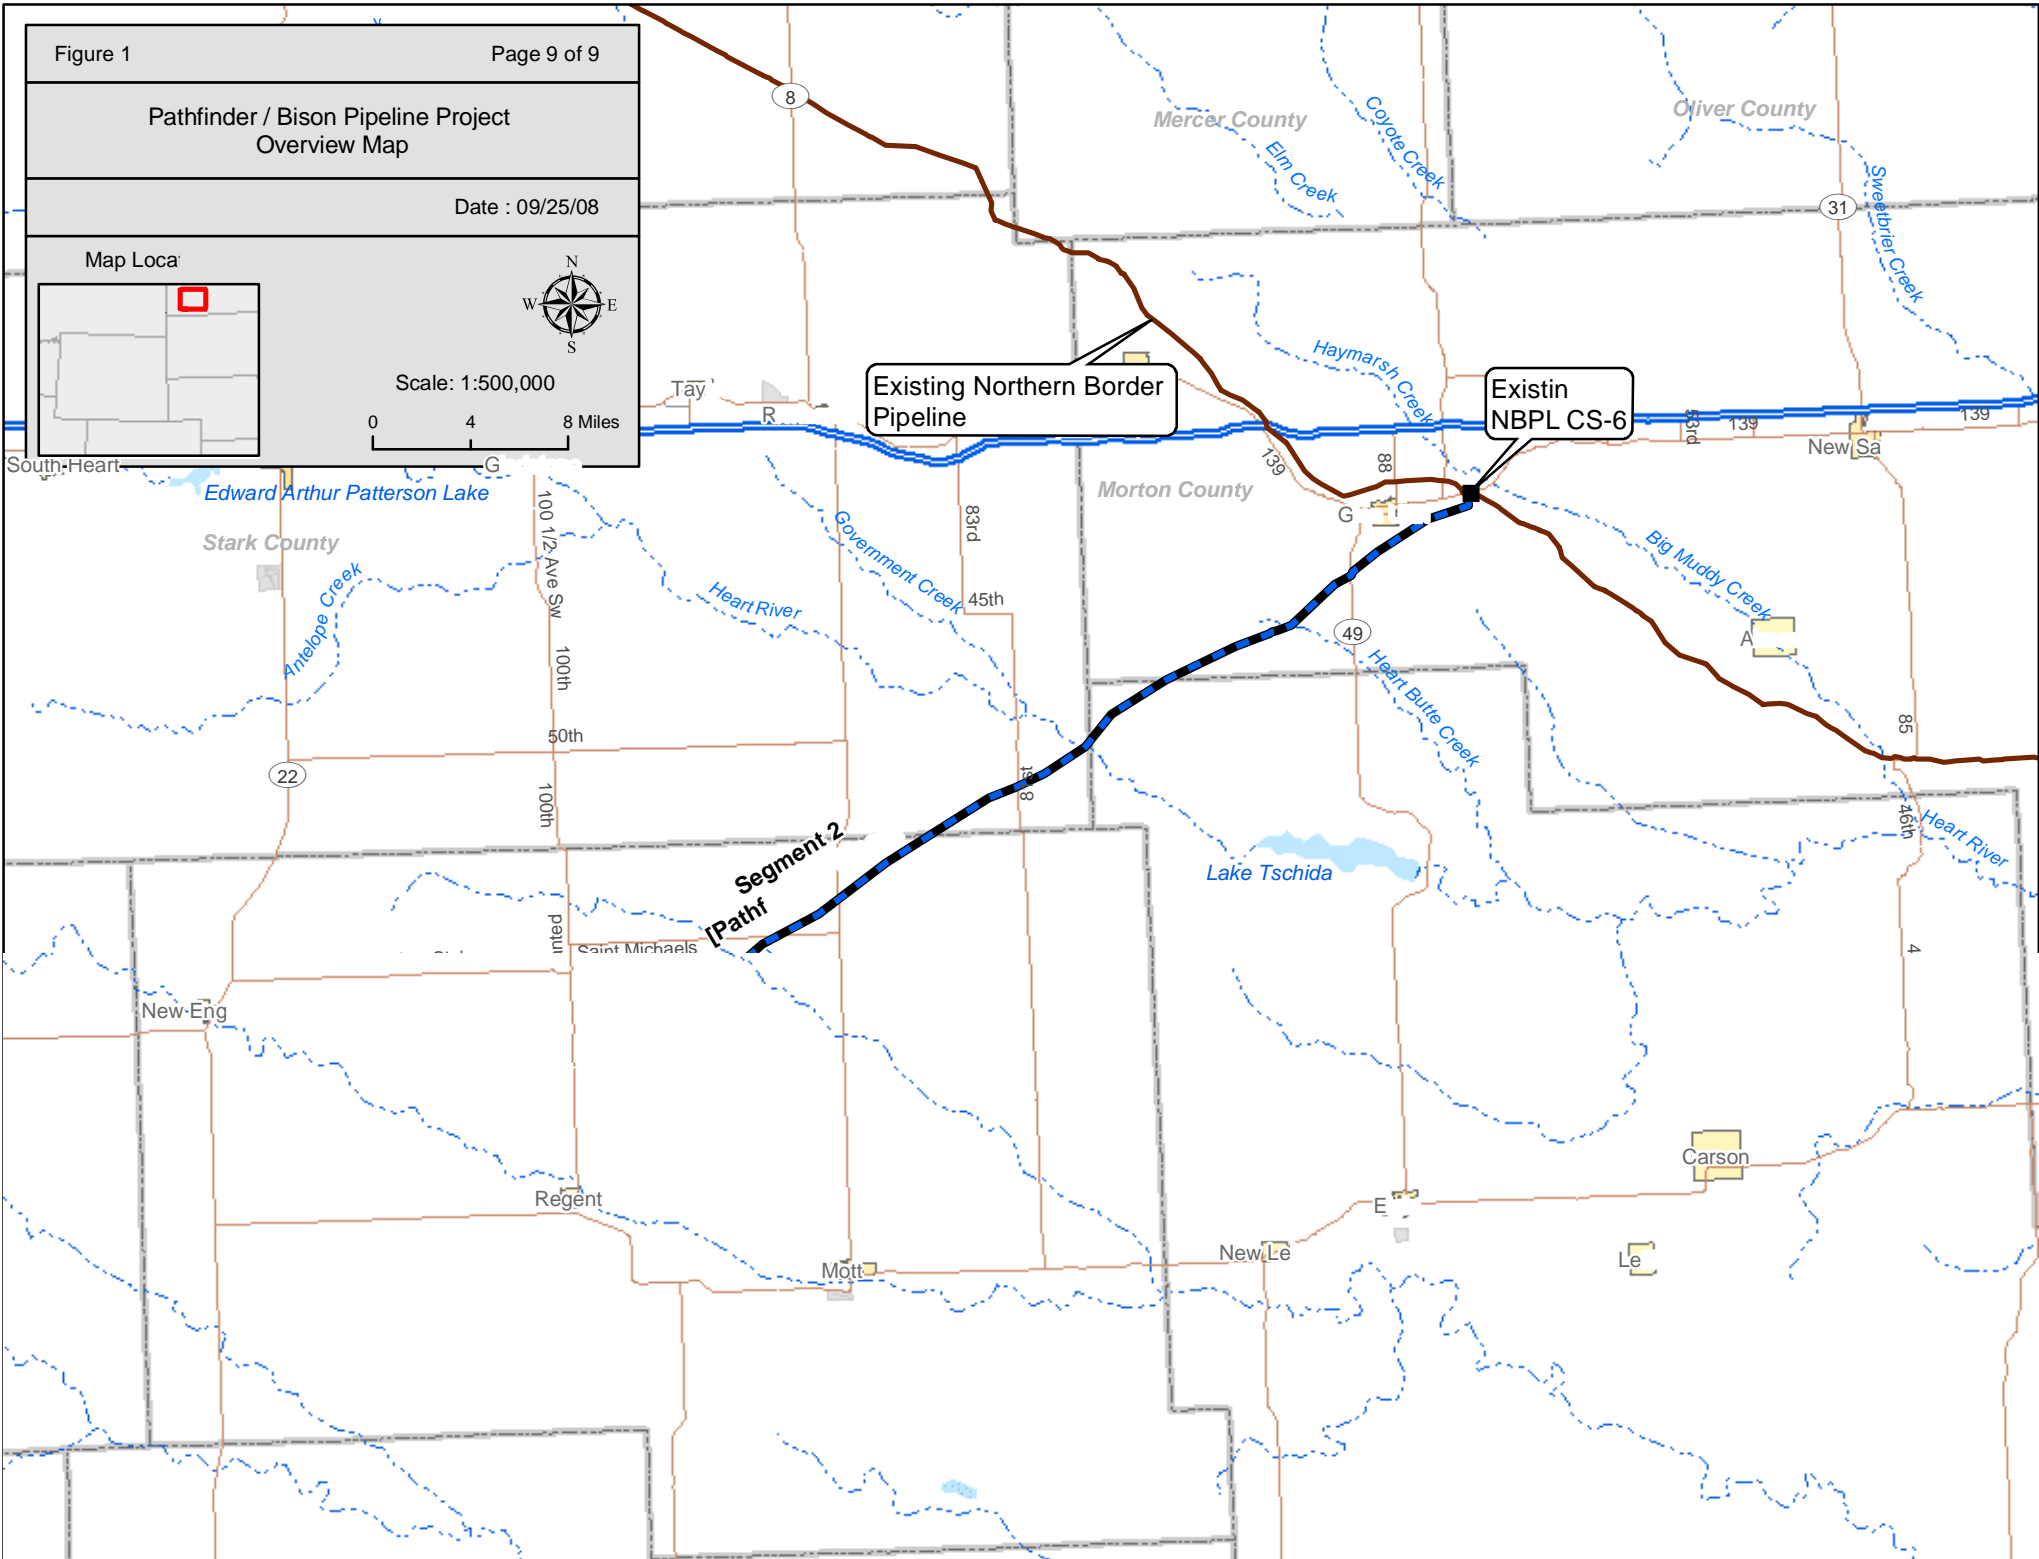

### Pathfinder / Bison Pipeline Project Overview Map

Date : 09/25/08

#### Map Loca

Scale: 1:500,000

**Legend**

- Meeker Segment (Pathfinder)
- Segment 1 (Pathfinder)
- Segment 2 (Pathfinder) / Bison
- Wamsutter Segment (Pathfinder)
- Existing Northern Border Pipeline
- Pathfinder CS
- Bison CS

### Pathfinder / Bison Pipeline Project Overview Map

Date : 09/25/08

Map Loca

Scale: 1:500,000

**Legend**

Meeker Segment (Pathfinder)	Pathfinder CS
Segment 1 (Pathfinder)	Bison CS
Segment 2 (Pathfinder) / Bison	
Wamsutter Segment (Pathfinder)	
Existing Northern Border Pipeline	

### Pathfinder / Bison Pipeline Project Overview Map

Date : 09/25/08

Map Location

Scale: 1:500,000

Existing Northern Border Pipeline

Existing NBPL CS-6

Segment 2  
Path