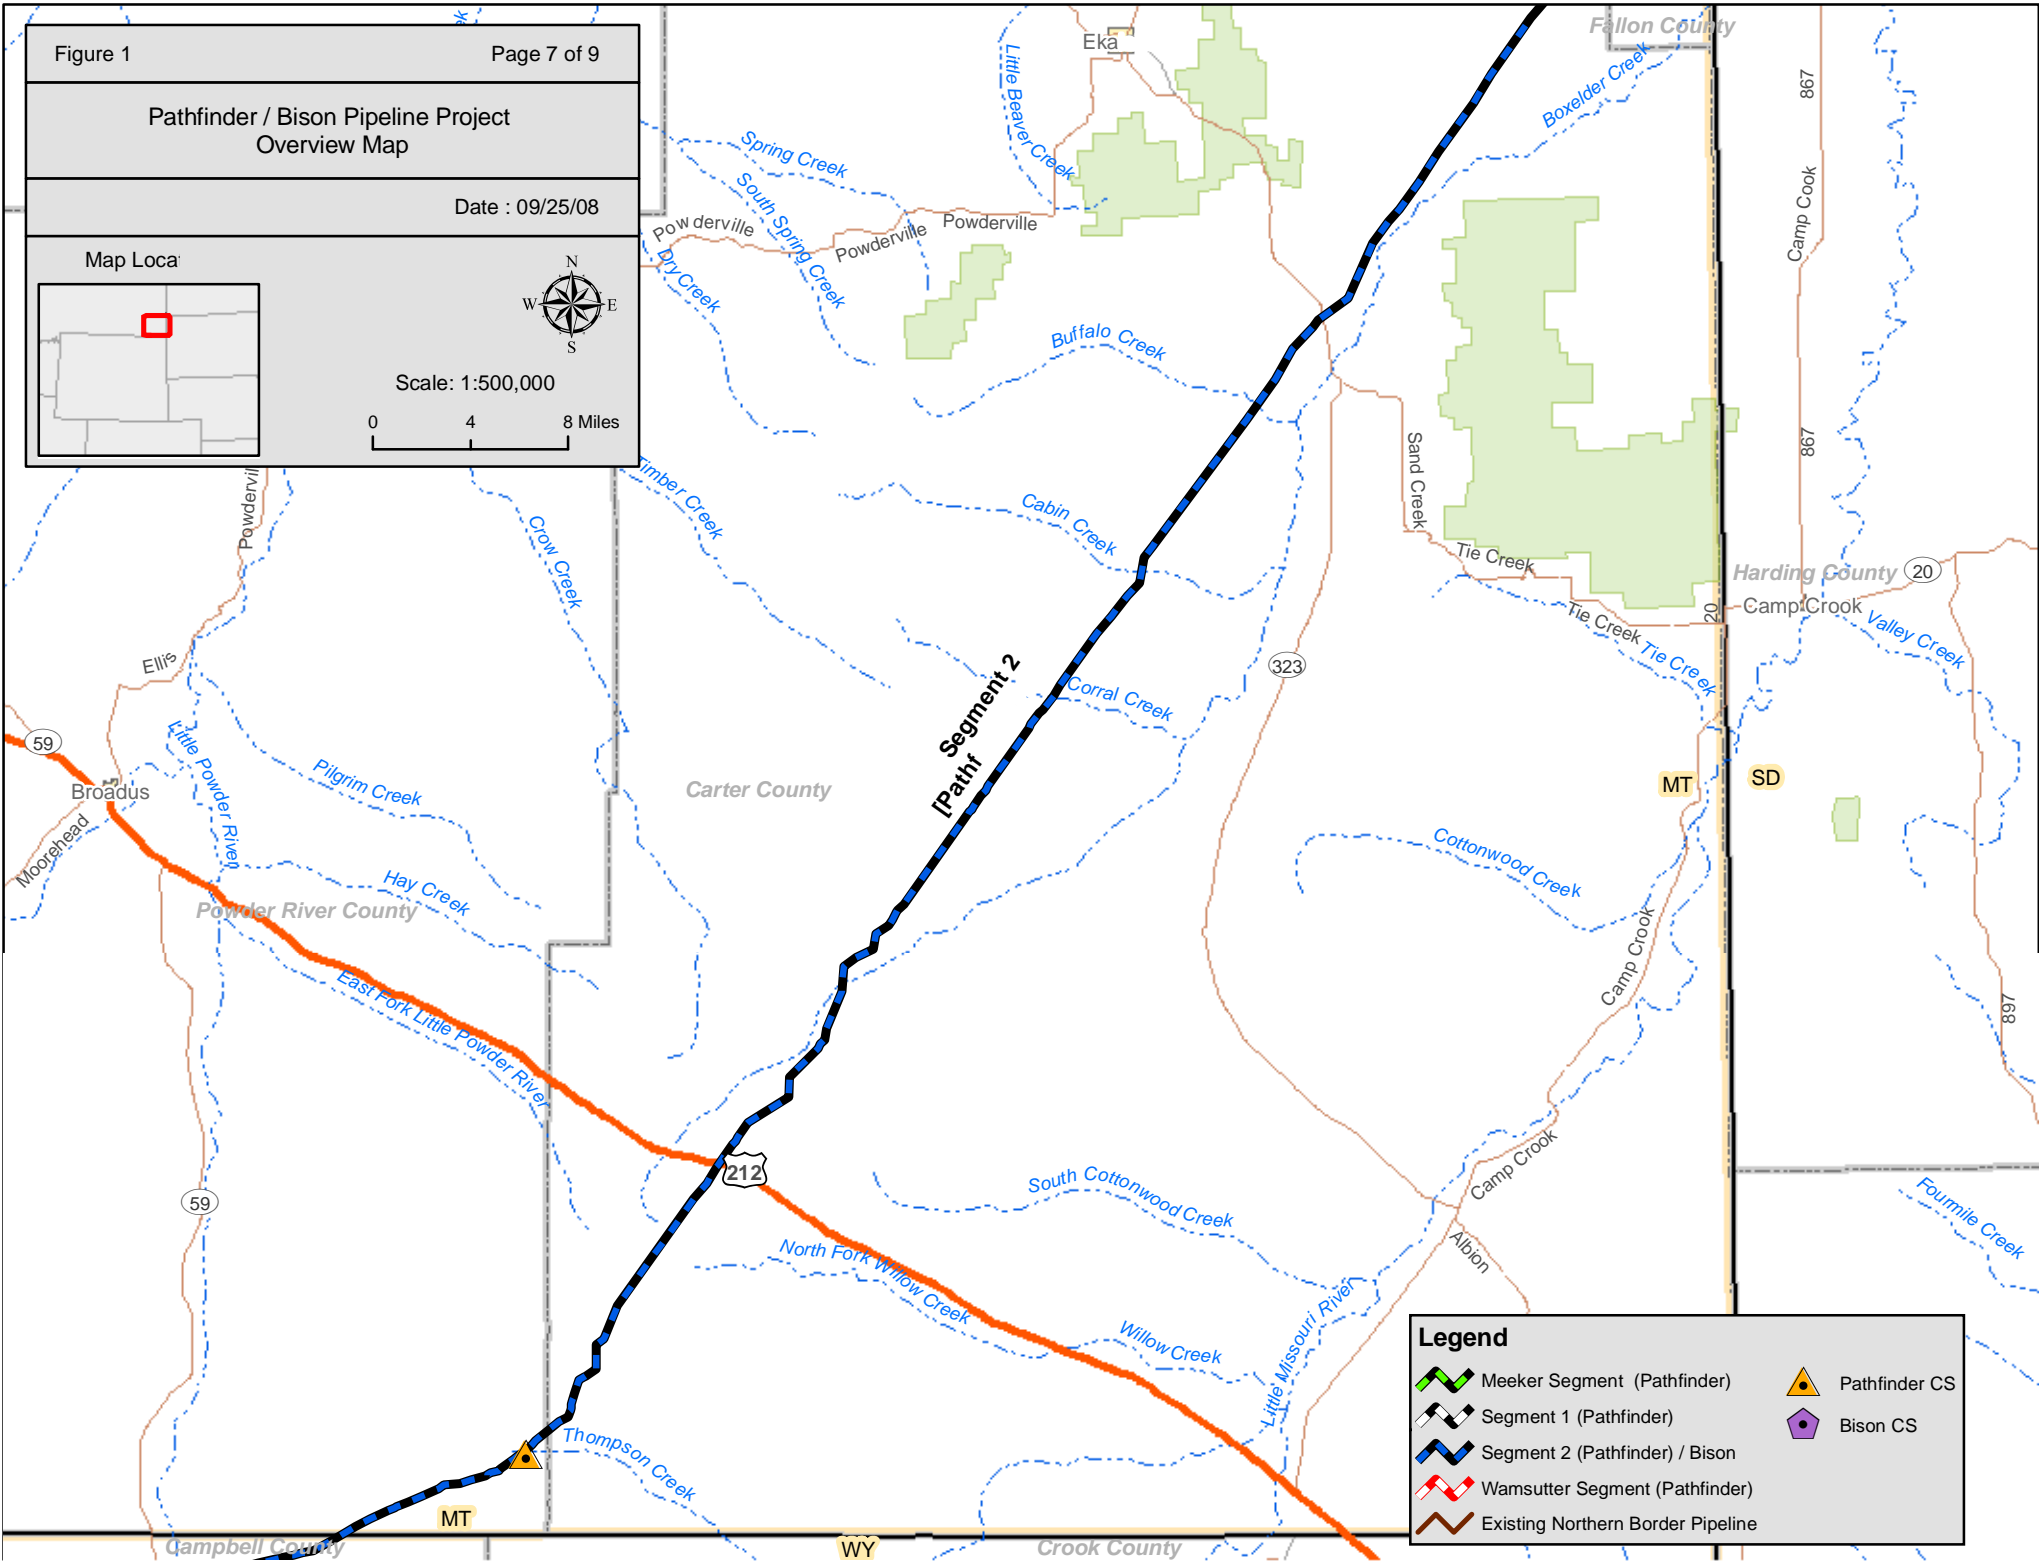

Pathfinder / Bison Pipeline Project Overview Map

Date : 09/25/08

Map Loca

Scale: 1:500,000

Legend

- Meeker Segment (Pathfinder)
- Segment 1 (Pathfinder)
- Segment 2 (Pathfinder) / Bison
- Wamsutter Segment (Pathfinder)
- Existing Northern Border Pipeline
- Pathfinder CS
- Bison CS