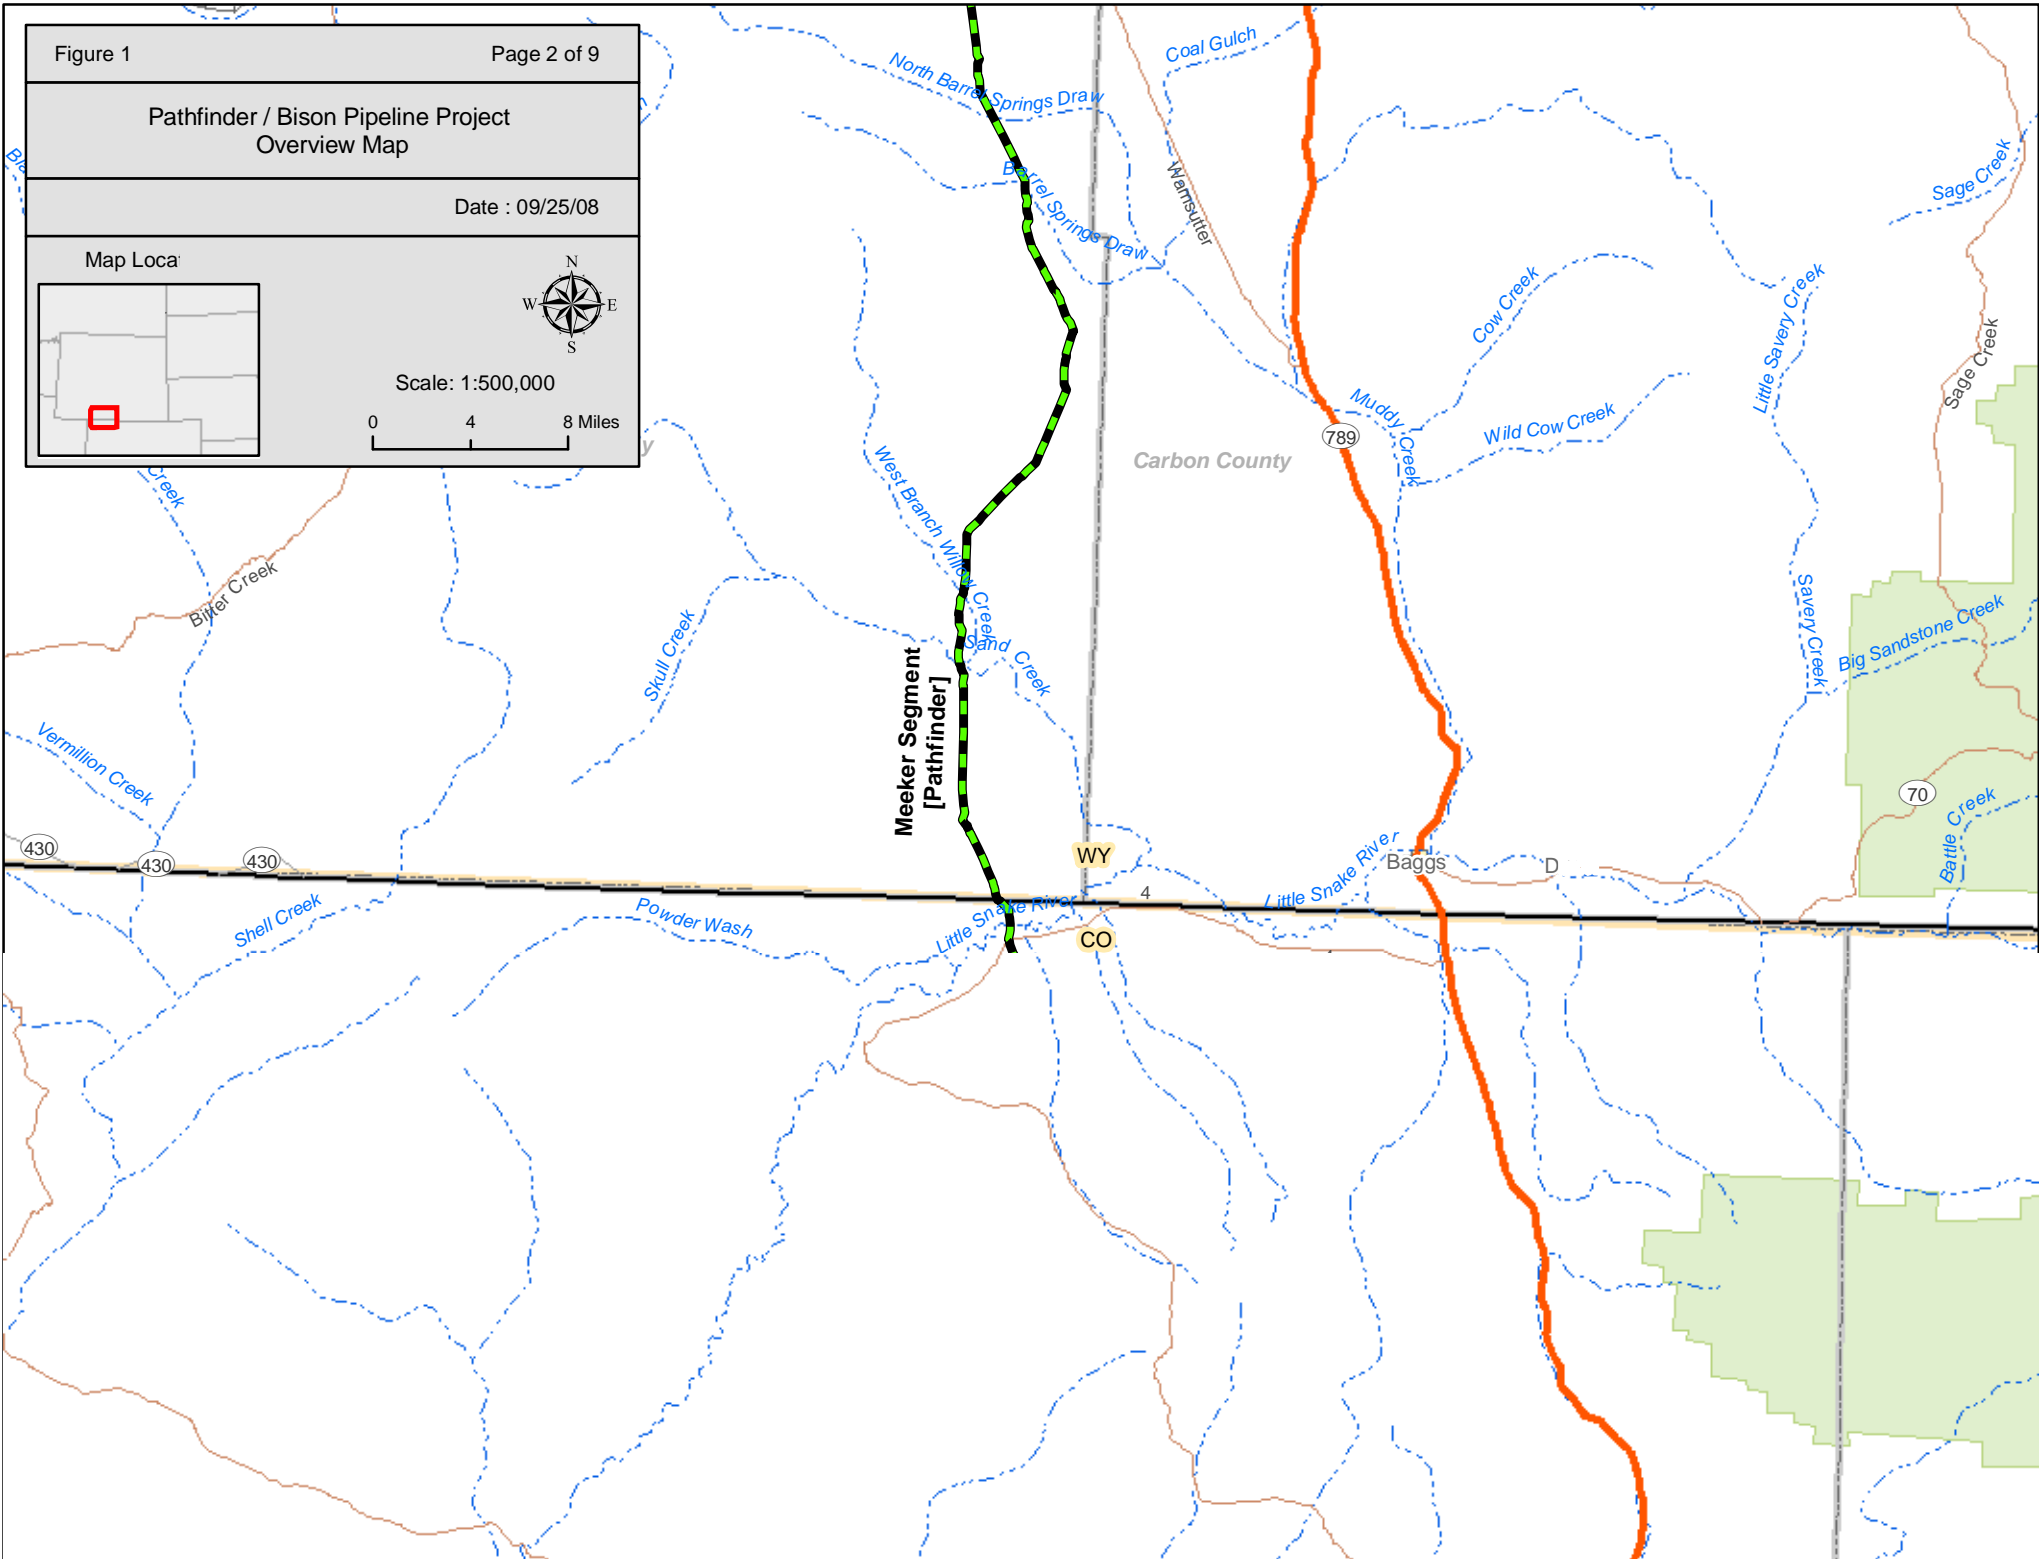

#### Map Location

Scale: 1:500,000

0 4 8 Miles

**Legend**

Meeker Segment (Pathfinder)	Pathfinder CS
Segment 1 (Pathfinder)	Bison CS
Segment 2 (Pathfinder) / Bison	
Wamsutter Segment (Pathfinder)	
Existing Northern Border Pipeline	

Pathfinder / Bison Pipeline Project  
Overview Map

Date : 09/25/08

Map Loca

Scale: 1:500,000

0 4 8 Miles

### Pathfinder / Bison Pipeline Project Overview Map

Date : 09/25/08

Map Loca

Scale: 1:500,000