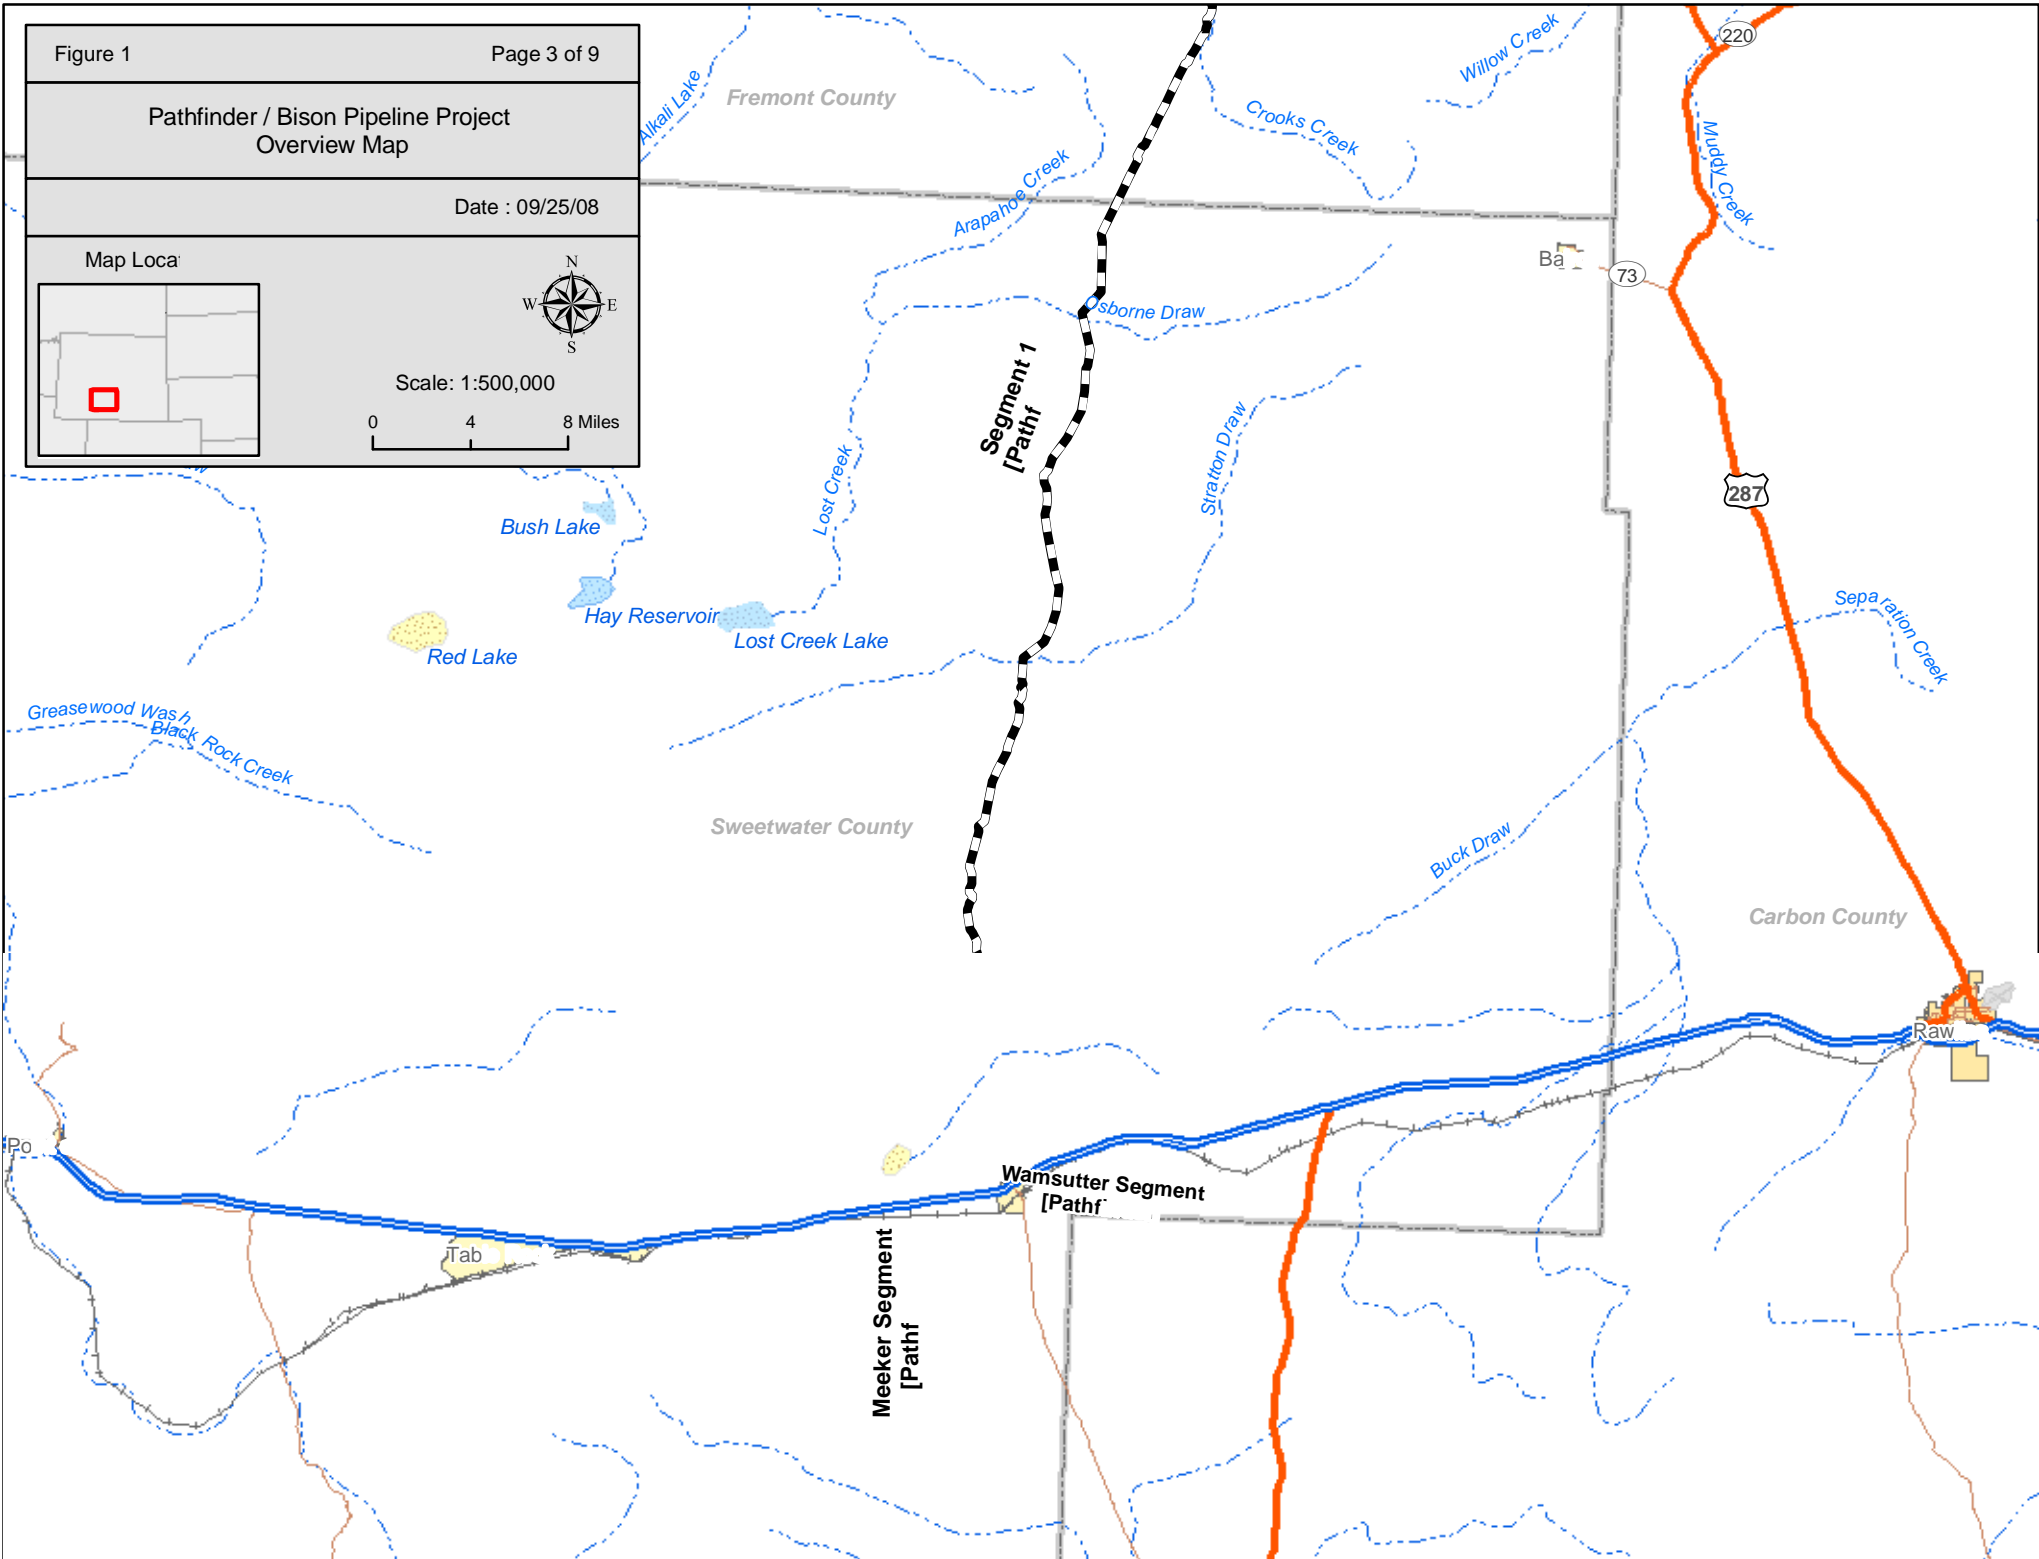

#### Map Location

Scale: 1:500,000

0 4 8 Miles

**Legend**

Meeker Segment (Pathfinder)	Pathfinder CS
Segment 1 (Pathfinder)	Bison CS
Segment 2 (Pathfinder) / Bison	
Wamsutter Segment (Pathfinder)	
Existing Northern Border Pipeline	

Pathfinder / Bison Pipeline Project  
Overview Map

Date : 09/25/08

Map Loca

Scale: 1:500,000

0 4 8 Miles

### Pathfinder / Bison Pipeline Project Overview Map

Date : 09/25/08

Map Loca

Scale: 1:500,000

#### Map Loca

Scale: 1:500,000

**Legend**

- Meeker Segment (Pathfinder)
- Segment 1 (Pathfinder)
- Segment 2 (Pathfinder) / Bison
- Wamsutter Segment (Pathfinder)
- Existing Northern Border Pipeline
- Pathfinder CS
- Bison CS