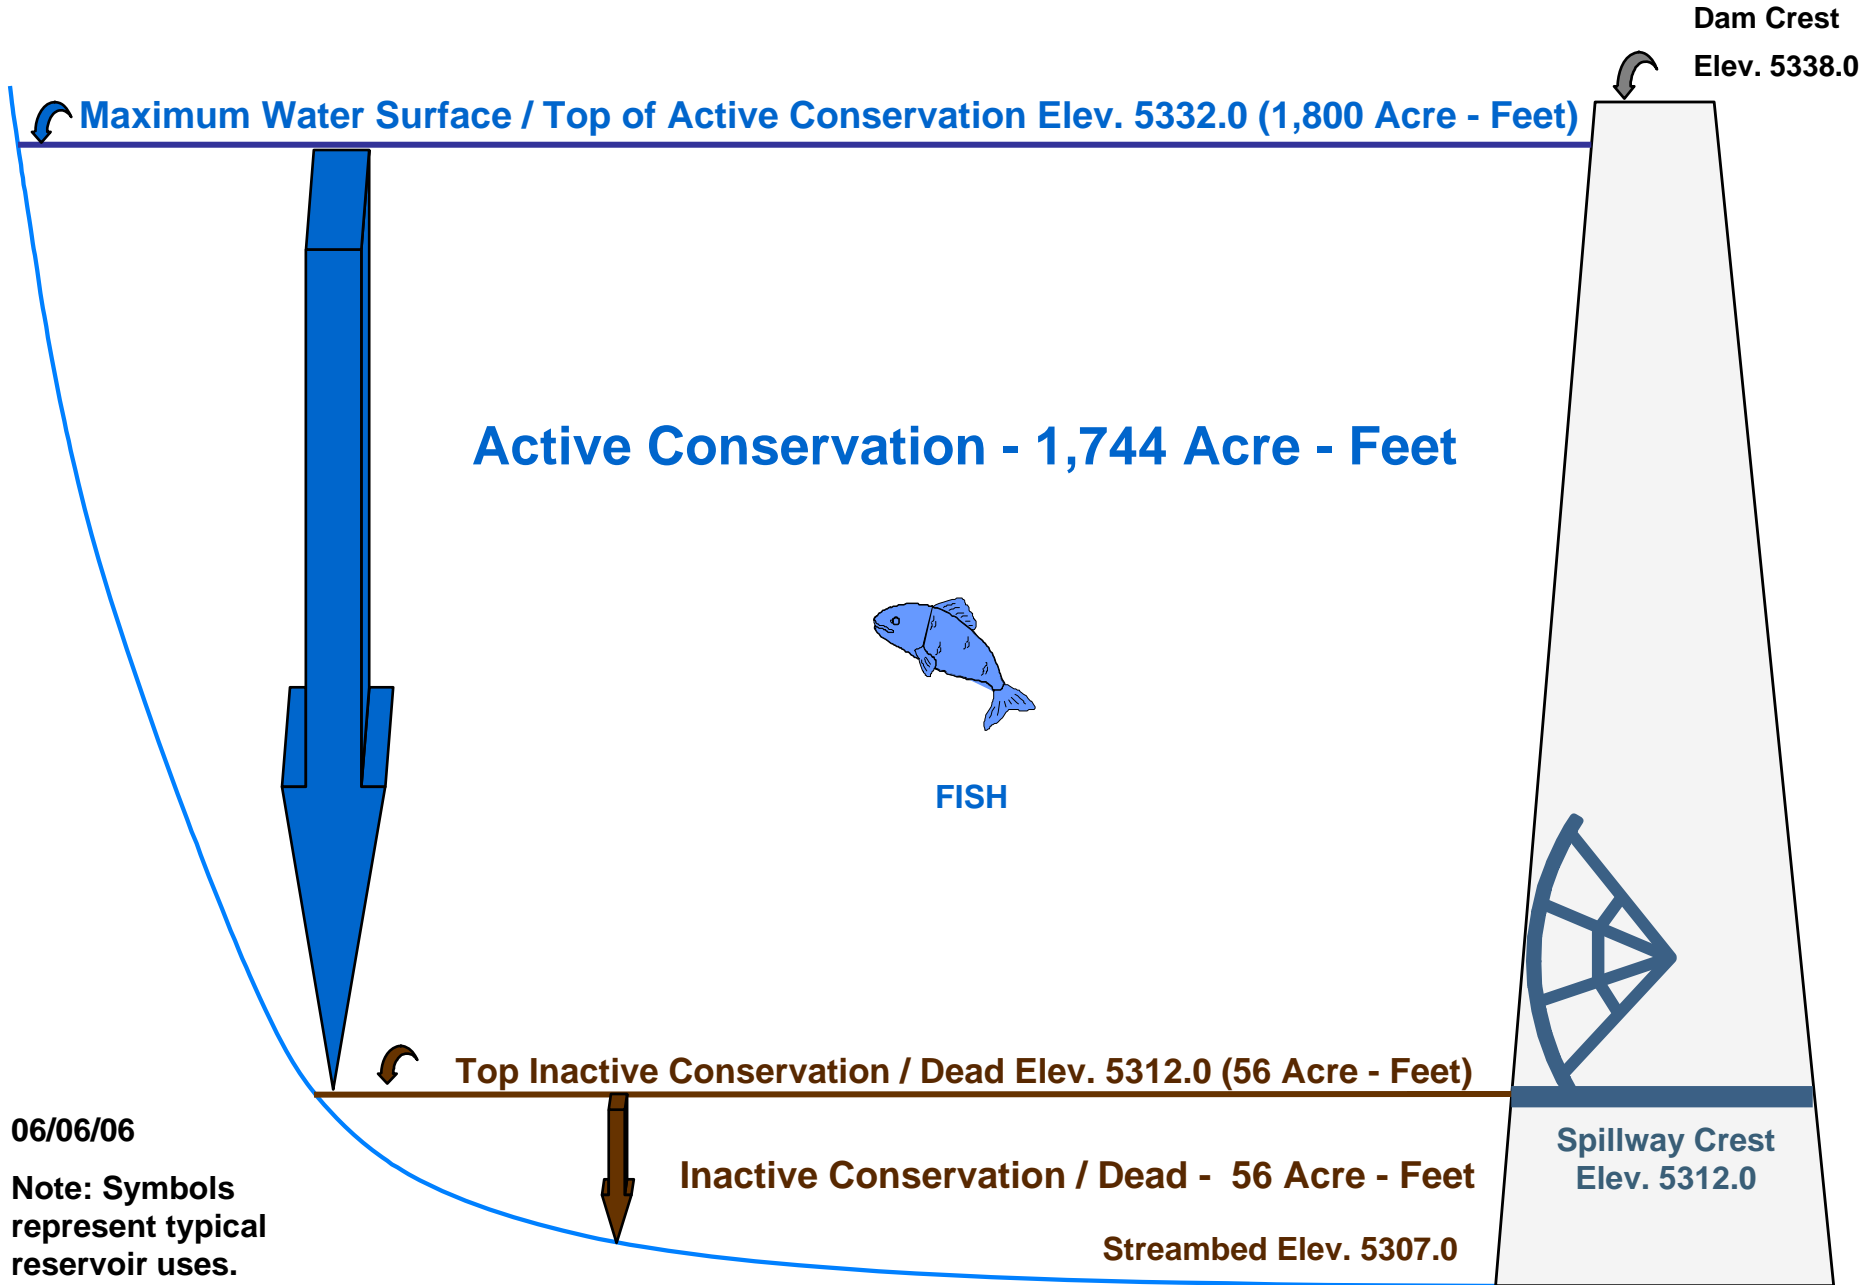

GRAY REEF RESERVOIR ALLOCATIONS

06/06/06

Note: Symbols represent typical reservoir uses.