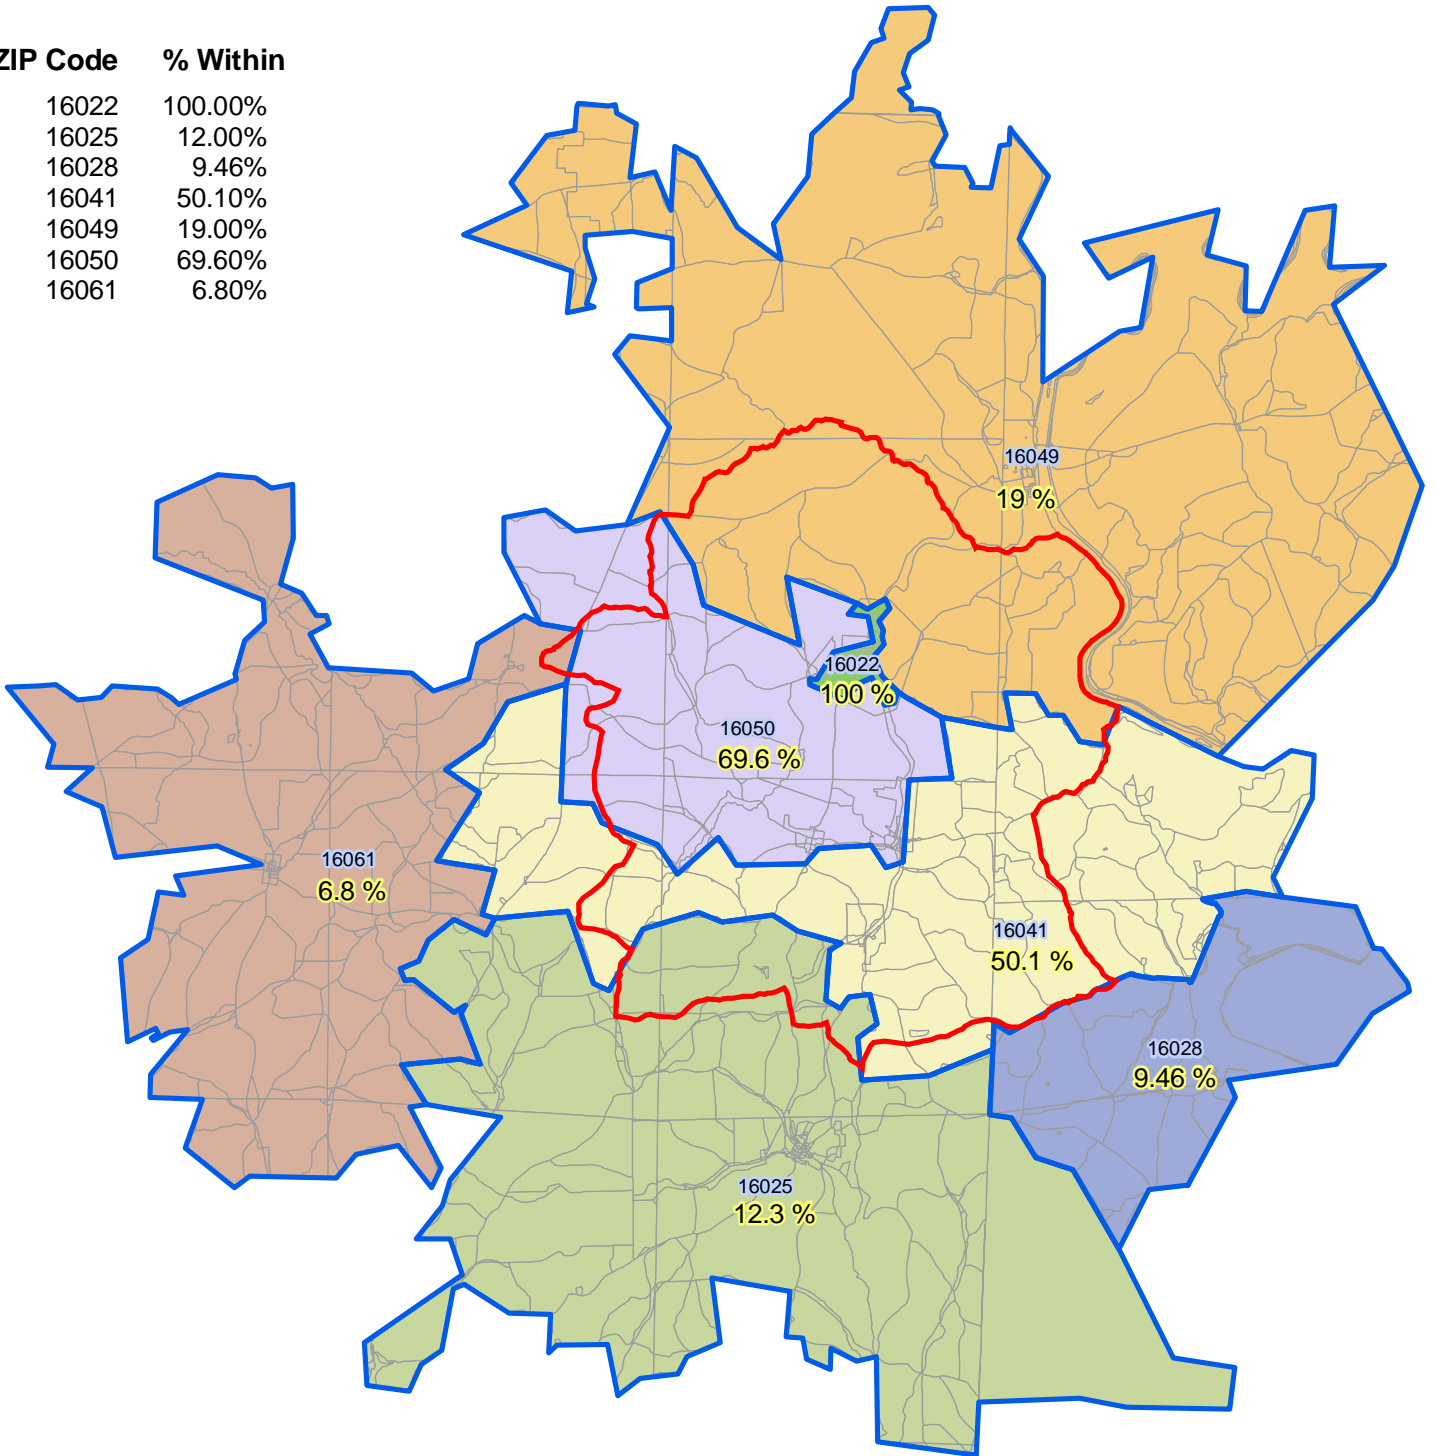

ZIP Code	% Within
16022	100.00%
16025	12.00%
16028	9.46%
16041	50.10%
16049	19.00%
16050	69.60%
16061	6.80%

Bear Creek

Butler & Armstrong Counties
Pennsylvania

Estimated Percentage of ZIP Code
Population Within Bear Creek Site
Boundaries