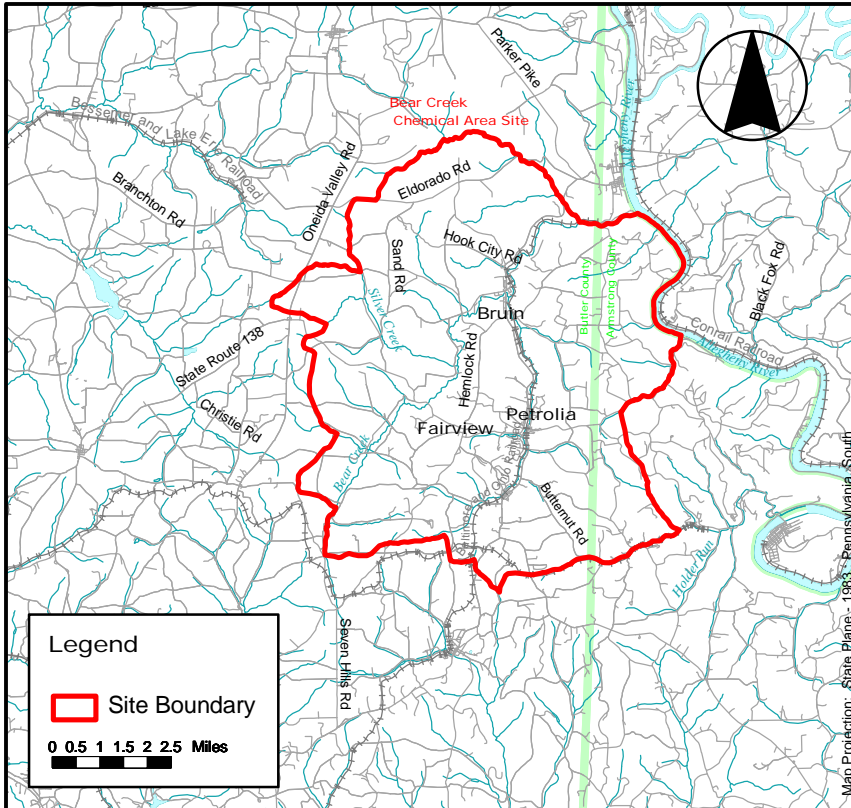

Bear Creek Chemical Area Site

Petrolia, Pennsylvania

INTRO MAP

Base Map Source: 1995 TIGER/Line Files

Armstrong and Butler County, Pennsylvania

Demographic Statistics Within Area of Concern*

	Inside Site Boundary
Total Population	3614
White alone	3580
Black alone	7
Am. Indian and Alaska Native alone	4
Asian alone	4
Native Hawaiian and Other Pacific Islander alone	6
Some other race alone	0
Two or More races	13
Hispanic or Latino	6
Children Aged 6 and Younger	324
Adults Aged 65 and Older	468
Females Aged 15 - 44	777
Total Housing Units	1468

Demographic Statistics Source: 2000 US Census

*Calculated using an area-proportion spatial analysis technique

Population Density

Source: 2000 U.S. Census

Children 6 Years and Younger

Source: 2000 U.S. Census