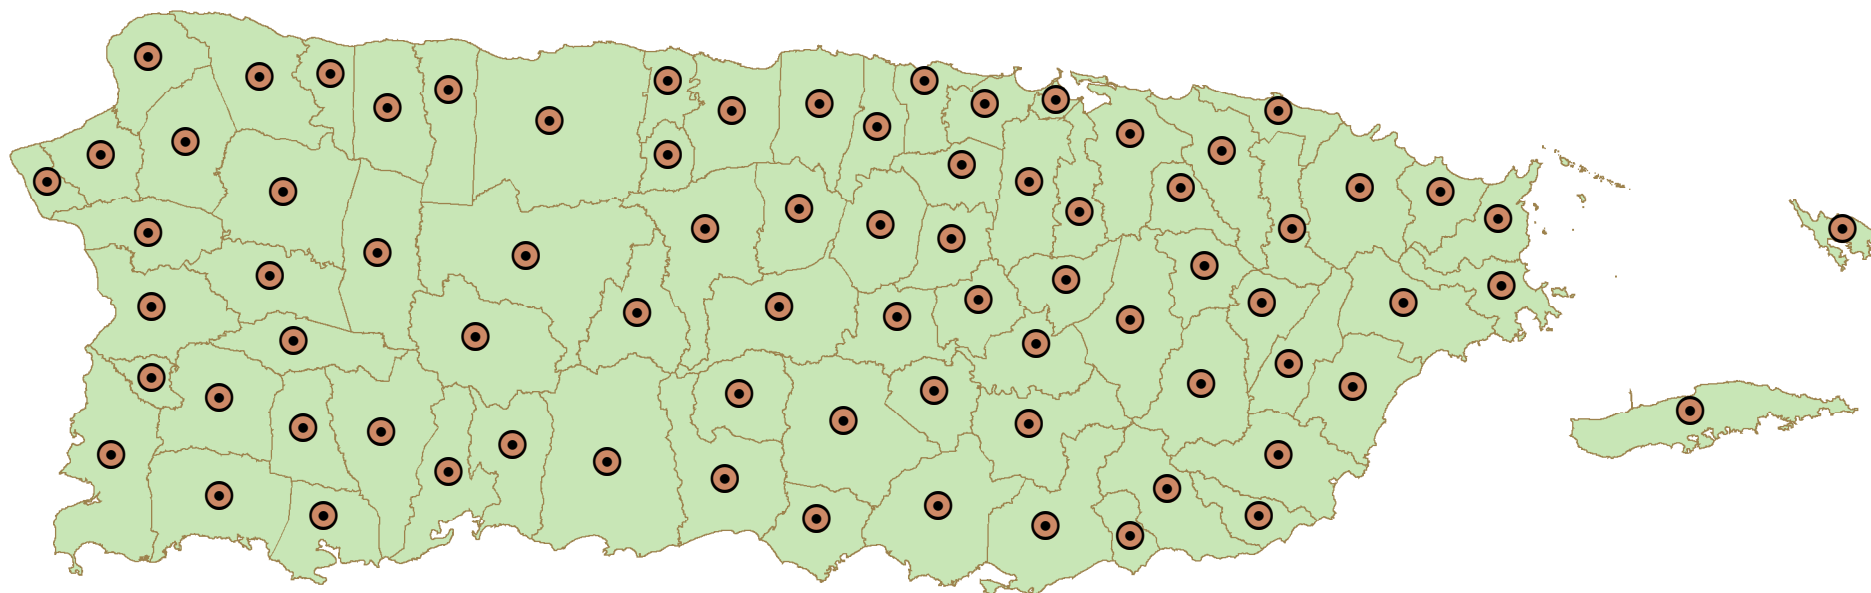

Ecological Services in the Caribbean

DISCLAIMER: The Endangered Species Map is provided as a tool for developers, consultants, land management agencies, resource agency staff and the general public as a quick reference for the evaluation of possible effects that may result from development projects. The information provided in this map identifies general areas where the species may be located. The information does not represent the absolute distribution of a particular species. The map and table were developed with the best information available to the Service, but additional sightings of the species may occur. If the project is located within the currently known distribution of a species, additional information may be required to determine the presence of suitable habitat within the project area, and in some cases, specialized surveys may be required to determine presence/absence of the species.

Continue to Map

Last Revised: 2007

Puerto Rico and U.S. Virgin Islands

Federally Listed Species

Adjuntas
Aguada
Aguadilla
Aguas Buenas
Aibonito
Añasco
Arecibo
Arroyo
Barceloneta
Barranquitas
Bayamón
Cabo Rojo

Caguas
Camuy
Canovanas
Carolina
Cataño
Cayey
Ceiba
Ciales
Cidra
Coamo
Comerio
Corozal

Culebra
Dorado
Fajardo
Florida
Guánica
Guayama
Guayanilla
Guaynabo
Gurabo
Hatillo
Hormigueros
Humacao

Isabela
Jayuya
Juana Díaz
Juncos
Lajas
Las Marías
Lares
Las Piedras
Loíza
Luquillo
Manatí
Maricao

Maunabo
Mayaguez
Moca
Mona Island
Monito Island
Morovis
Naguabo
Naranjito
Orocovis
Patillas
Peñuelas
Ponce

Quebradillas
Rincón
Río Grande
Sabana Grande
Salinas
San Germán
San Juan
San Lorenzo
San Sebastian
Santa Isabel
Toa Alta
Toa Baja