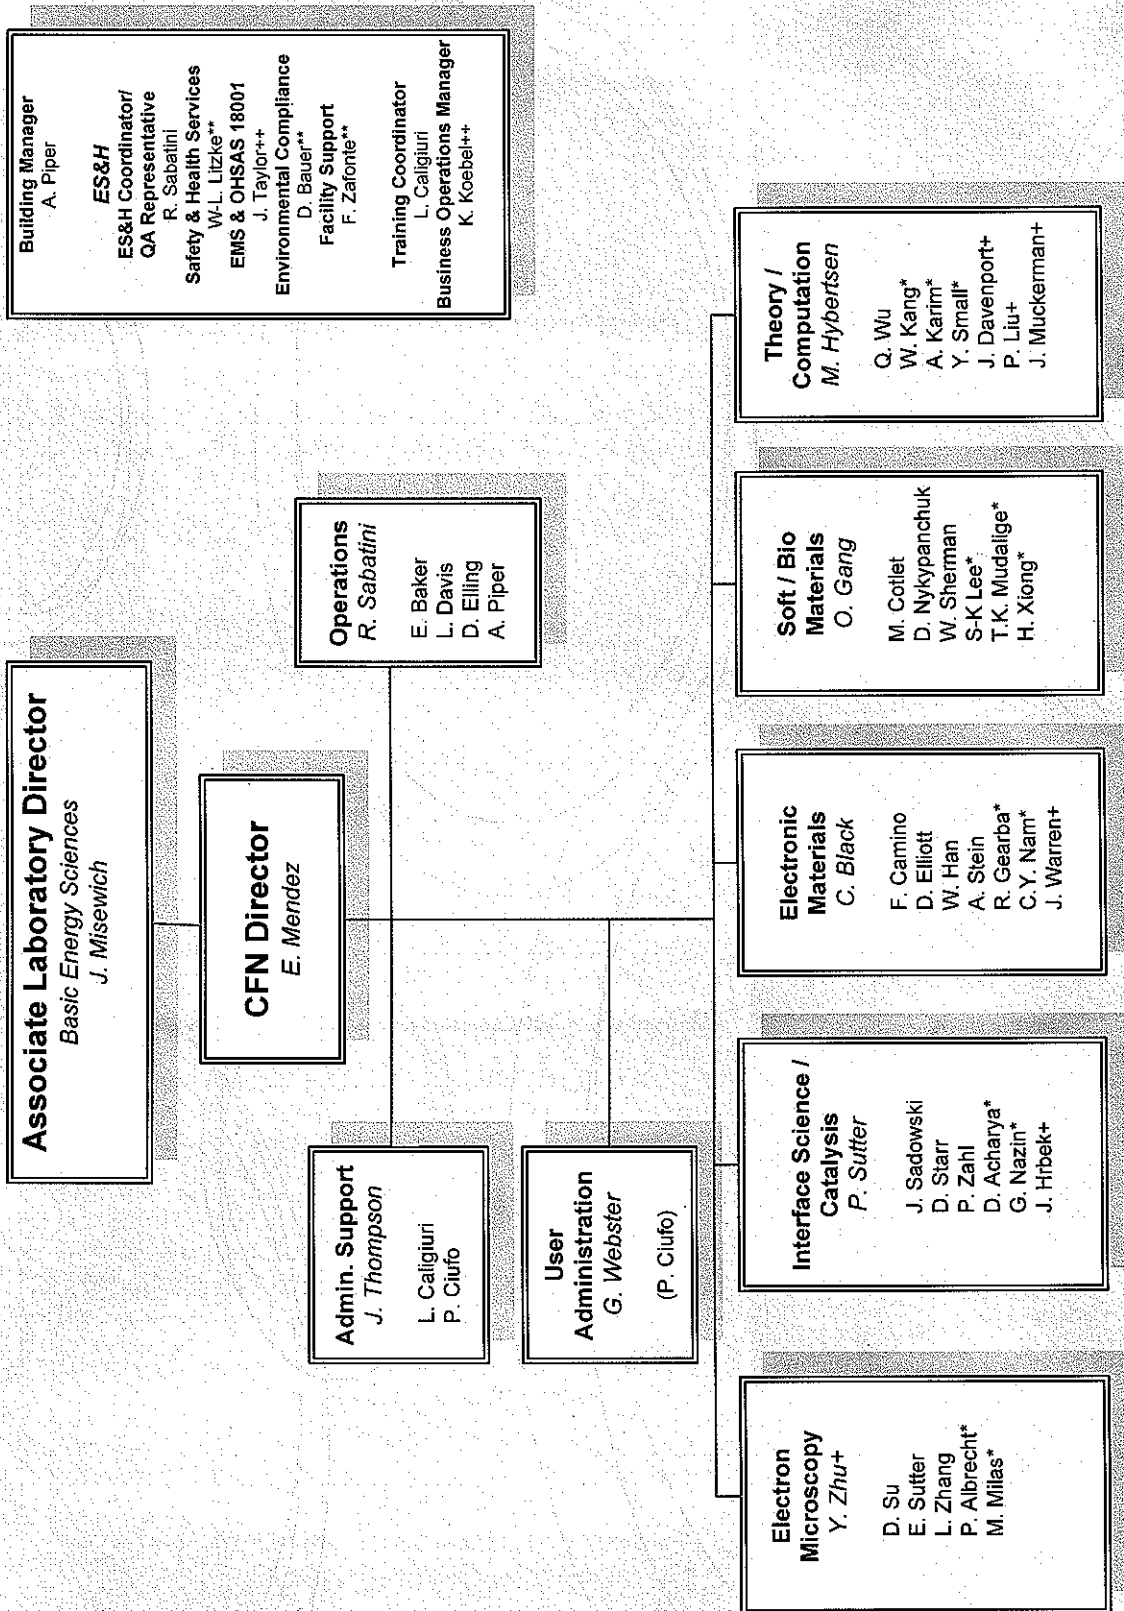

# Center for Functional Nanomaterials Organization Chart

\* Postdoc Fellow  
+ Joint Appointment  
\*\* Matrixed  
++ BES

Center for Functional Nanomaterials  
Brookhaven National Laboratory

*Emilio Mendez*