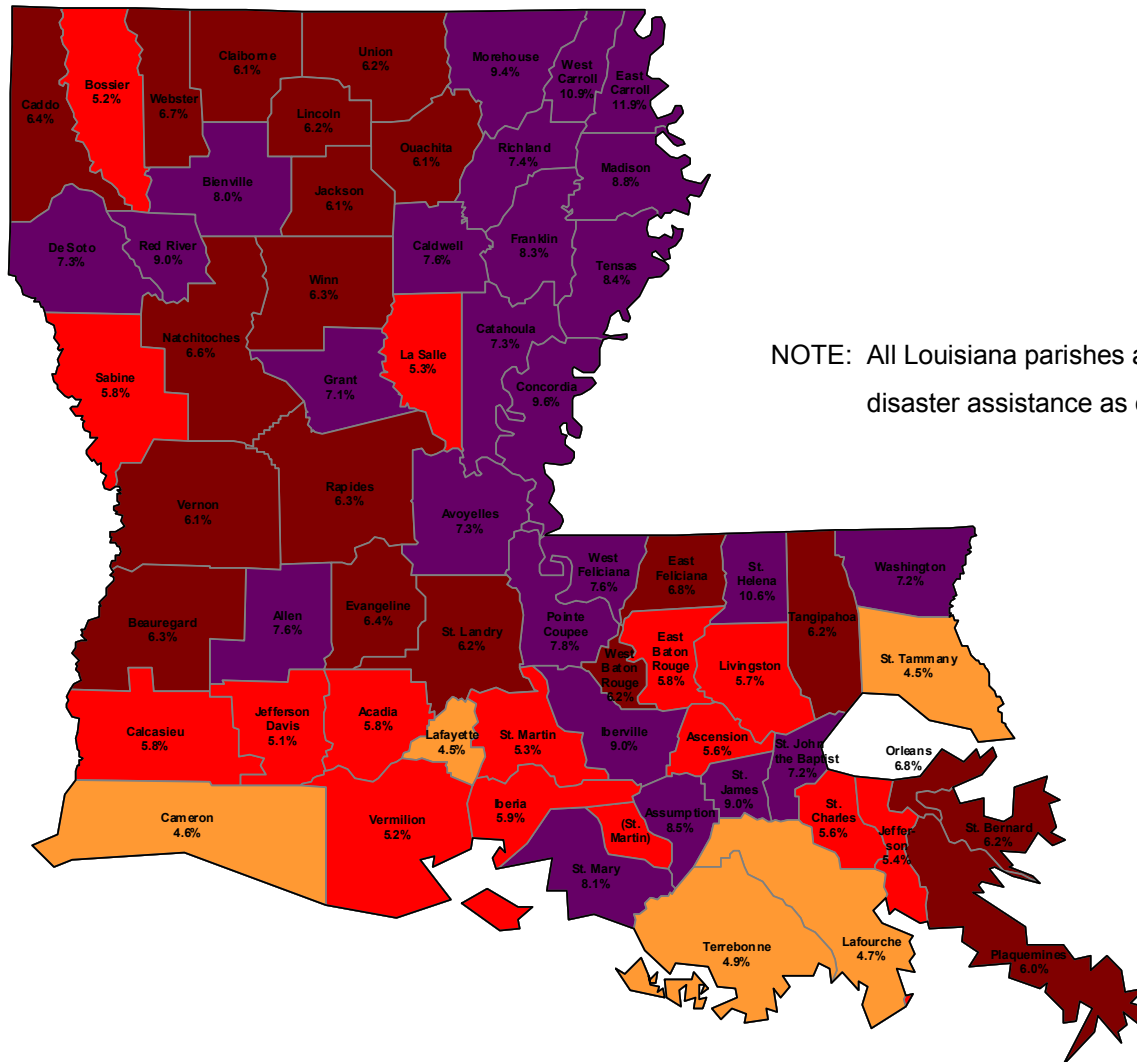

Unemployment rates by parish and disaster assistance eligibility, Louisiana, August 2005, not seasonally adjusted

(State rate = 6.0%; U.S. rate = 4.9%)

NOTE: All Louisiana parishes are eligible for disaster assistance as of August 29.