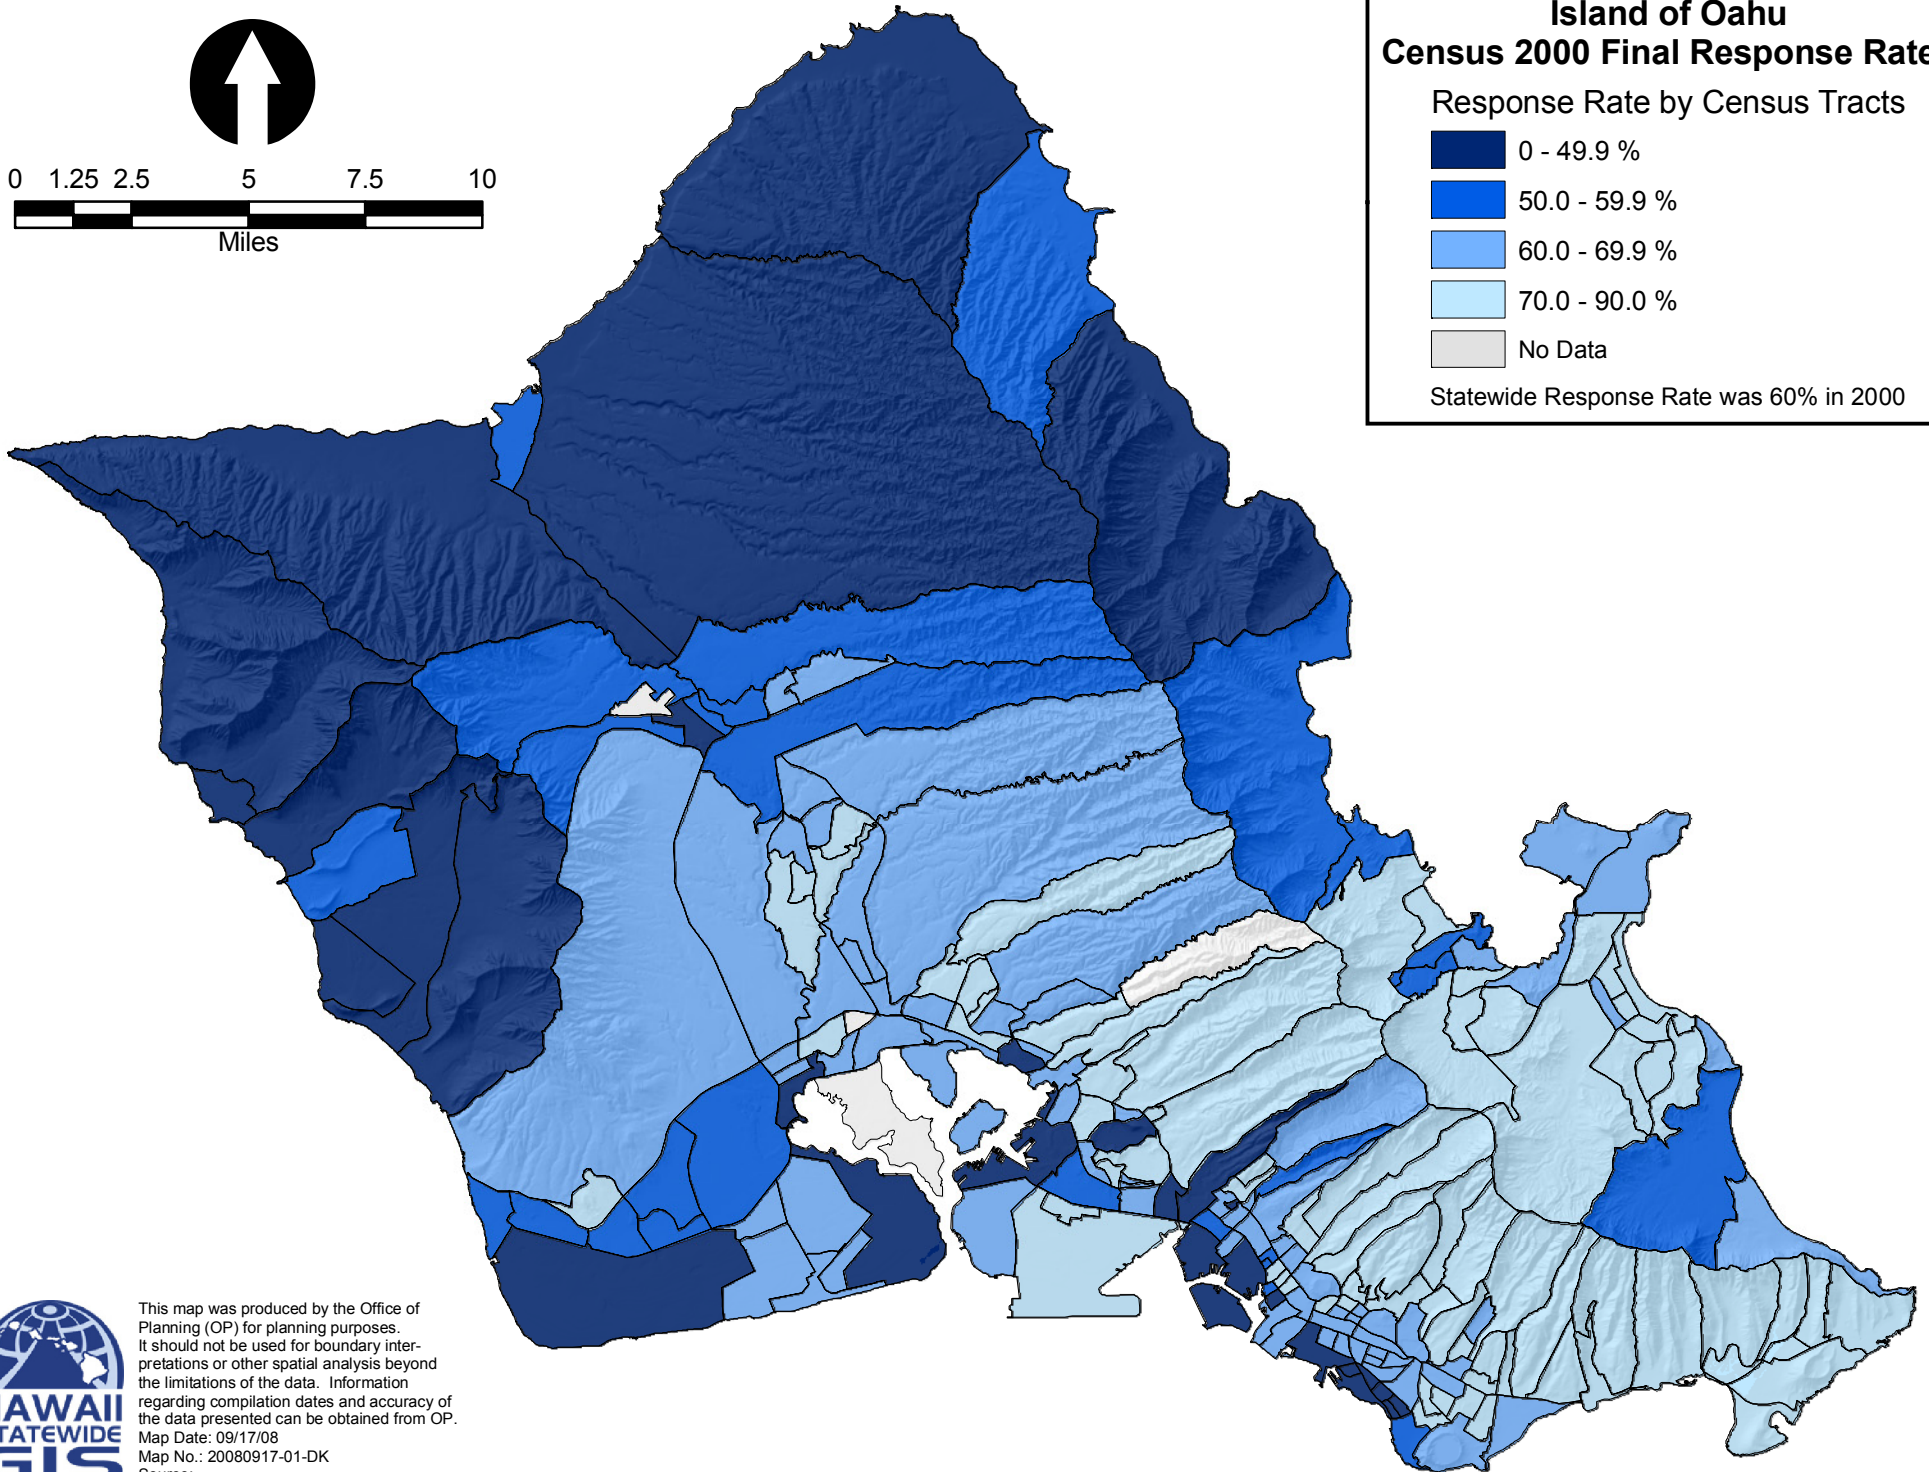

Island of Oahu Census 2000 Final Response Rates

Response Rate by Census Tracts

Statewide Response Rate was 60% in 2000

This map was produced by the Office of Planning (OP) for planning purposes. It should not be used for boundary interpretations or other spatial analysis beyond the limitations of the data. Information regarding compilation dates and accuracy of the data presented can be obtained from OP.
Map Date: 09/17/08
Map No.: 20080917-01-DK
Source:
U.S. Census Bureau, 2000