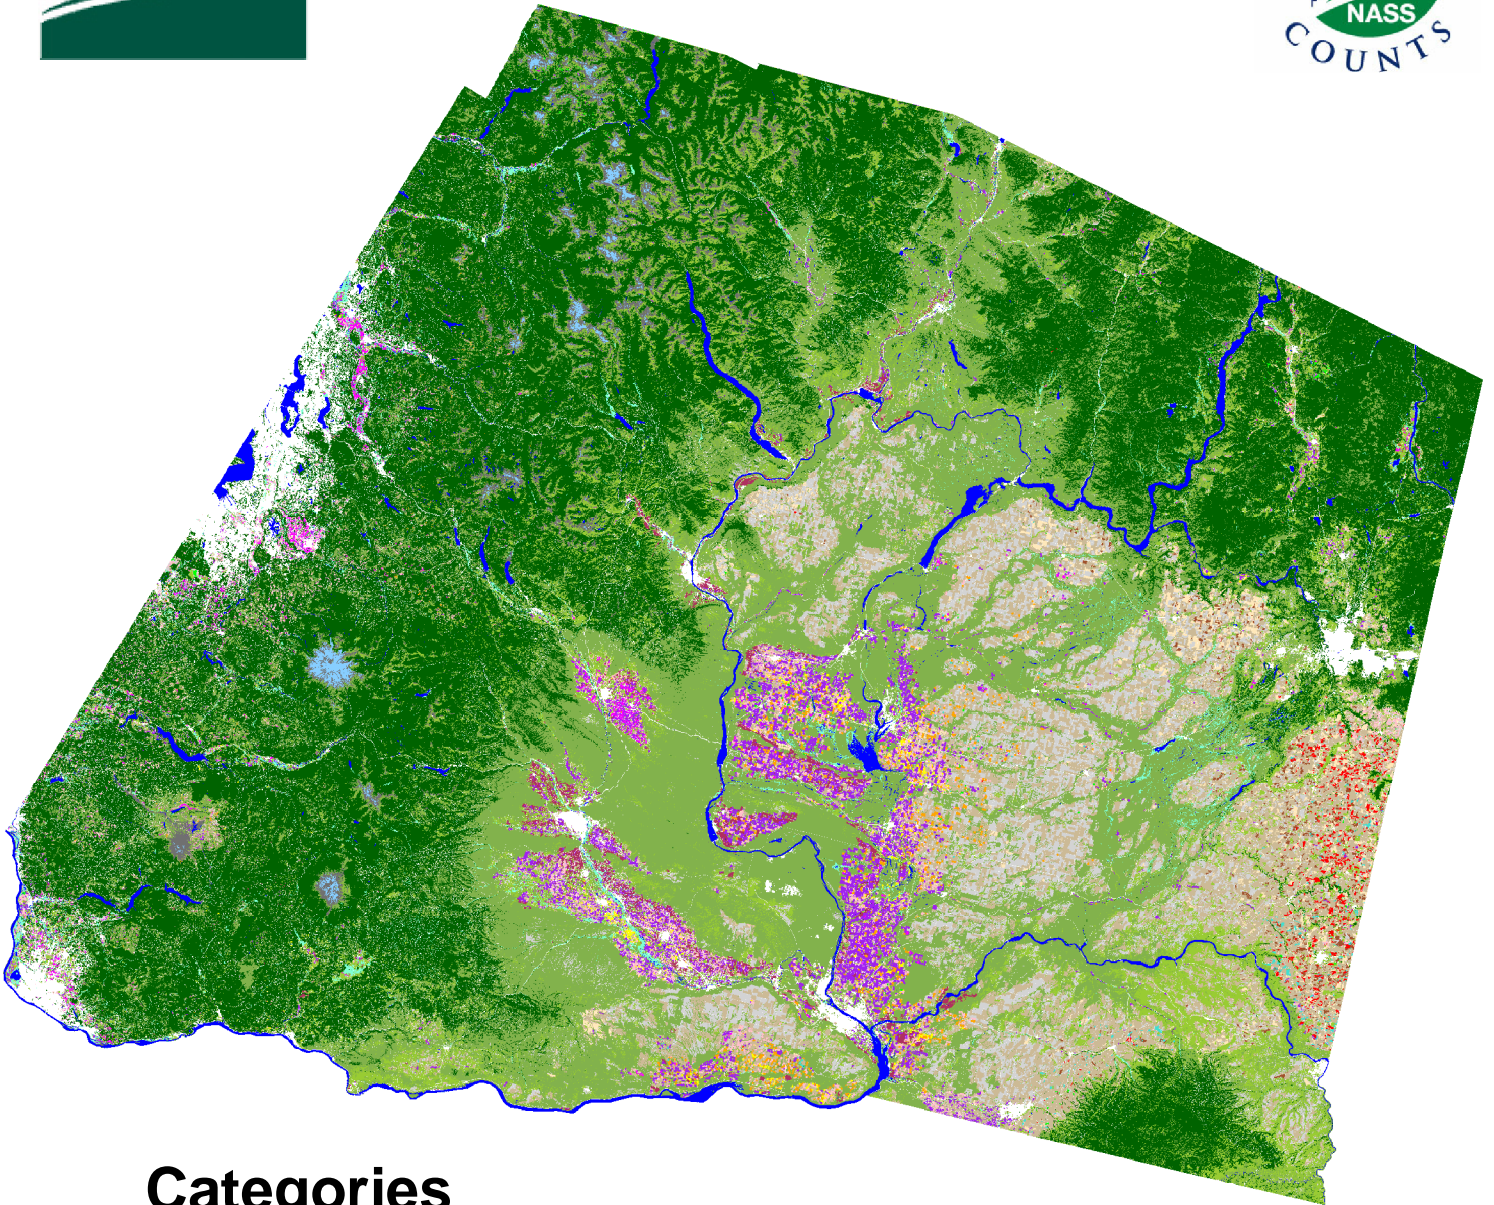

2006 Washington Cropland Data Layer

Categories

 Winter Wheat	 Potatoes	 Woodland
 Spring Wheat	 Other Crops	 Wetlands
 Barley	 Other Small Grains & Hay	 Water
 Lentils	 Corn	 Urban
 Peas	 Idle Cropland/Fallow/CRP	 Shrubland
 Alfalfa	 Pasture/Grassland/Nonag	 Barren
 Dry Beans		