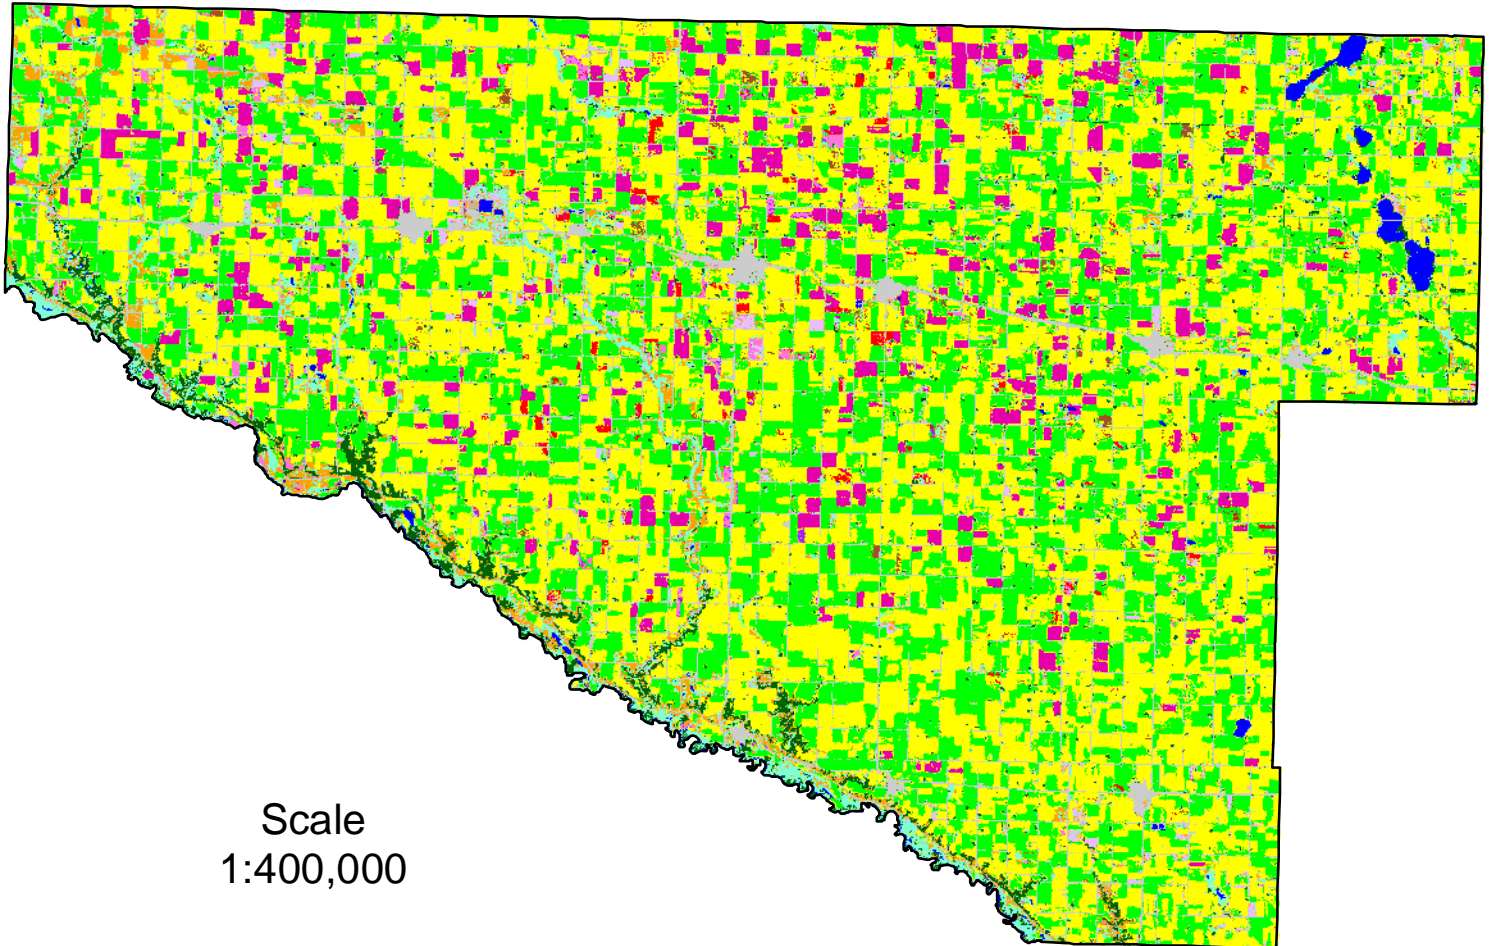

# Renville County, Minnesota 2006

Scale  
1:400,000

## Land Use Categories

 Alfalfa	 Sunflowers	 Woodland
 Corn	 Winter Wheat	 Wetland
 Dry Beans	 Other Crops	 Water
 Soybeans	 Other Small Grains	 Barren
 Spring Wheat	 Grassland	 Developed
 Sugar Beets	 Shrubland	