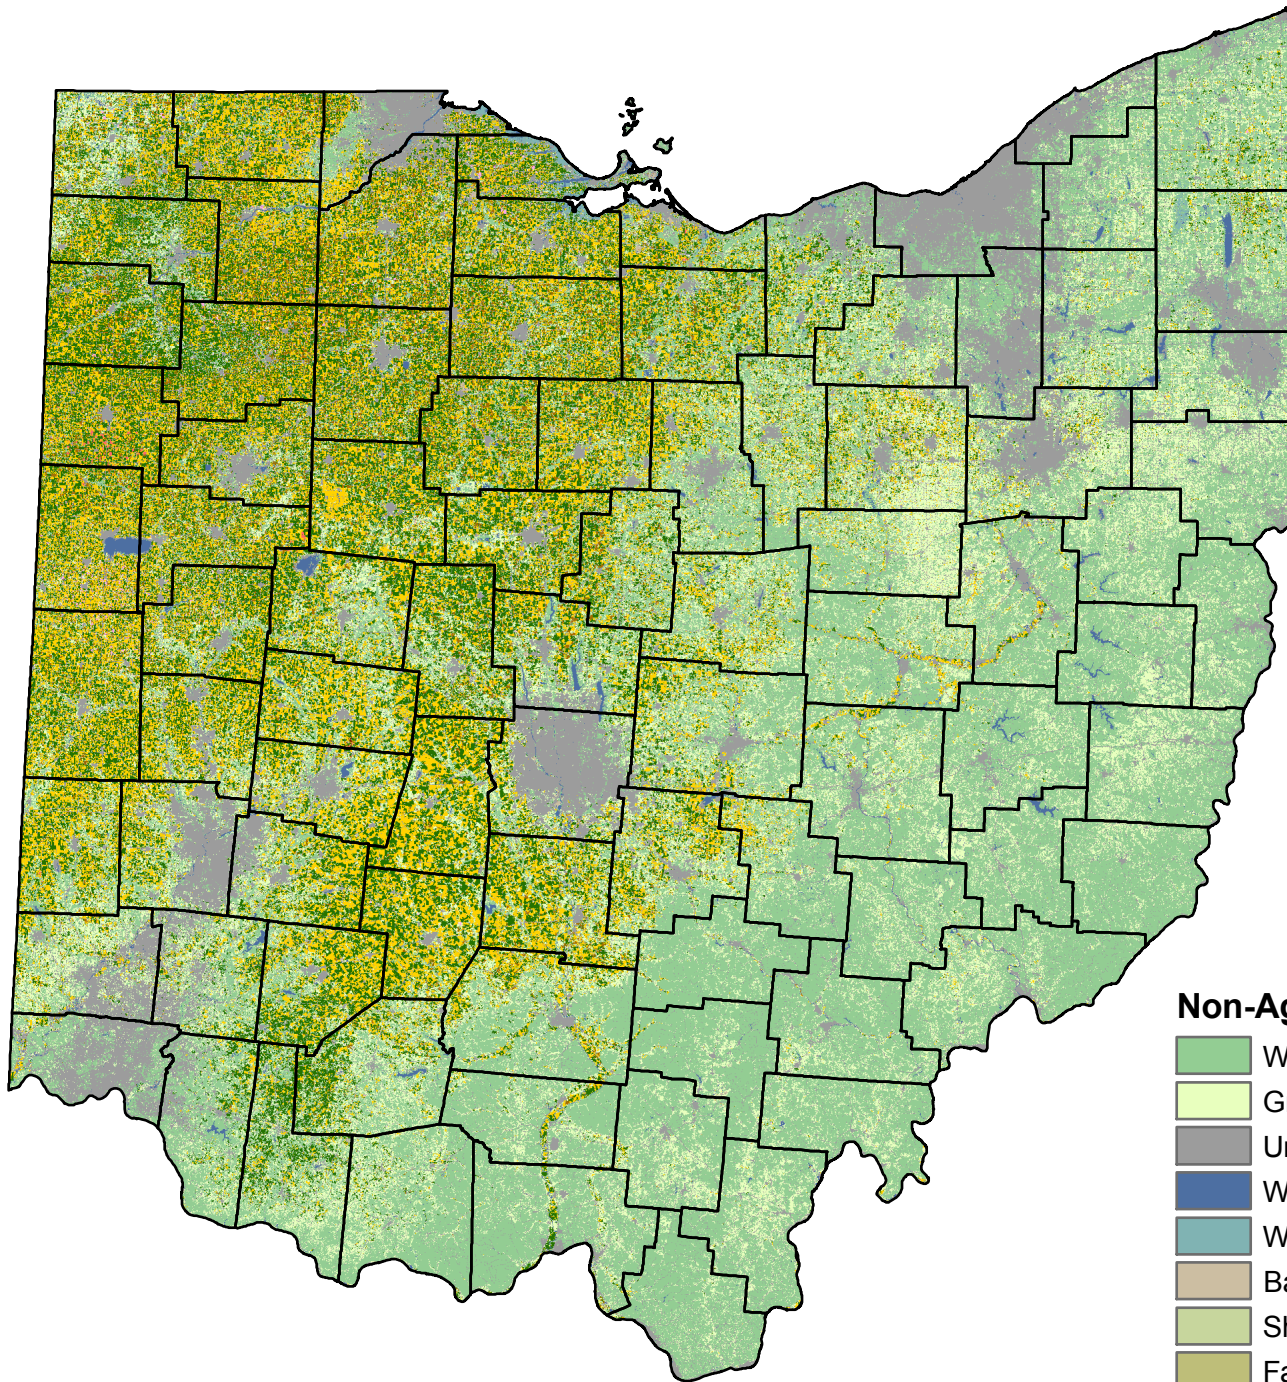

# 2007 Ohio Cropland Data Layer

## Land Cover Categories (Ordered by Decreasing Acreage)

### Agricultural

- Soybeans
- Corn
- Winter Wheat
- Alfalfa
- W. Wht./Soy. Dbl. Crop.
- Misc. Veggies. & Fruits
- Clover/Wildflowers
- Oats
- Other Crops
- Dry Beans
- Potatoes
- Sorghum
- Speltz
- Tobacco
- Barley
- Rye
- Grapes
- Sunflowers
- Christmas Trees
- Other Small Grains
- Peaches
- Apples

### Non-Agricultural

- Woodland
- Grass/Pasture/Non-Ag
- Urban/Developed
- Water
- Wetlands
- Barren
- Shrubland
- Fallow/Idle Cropland