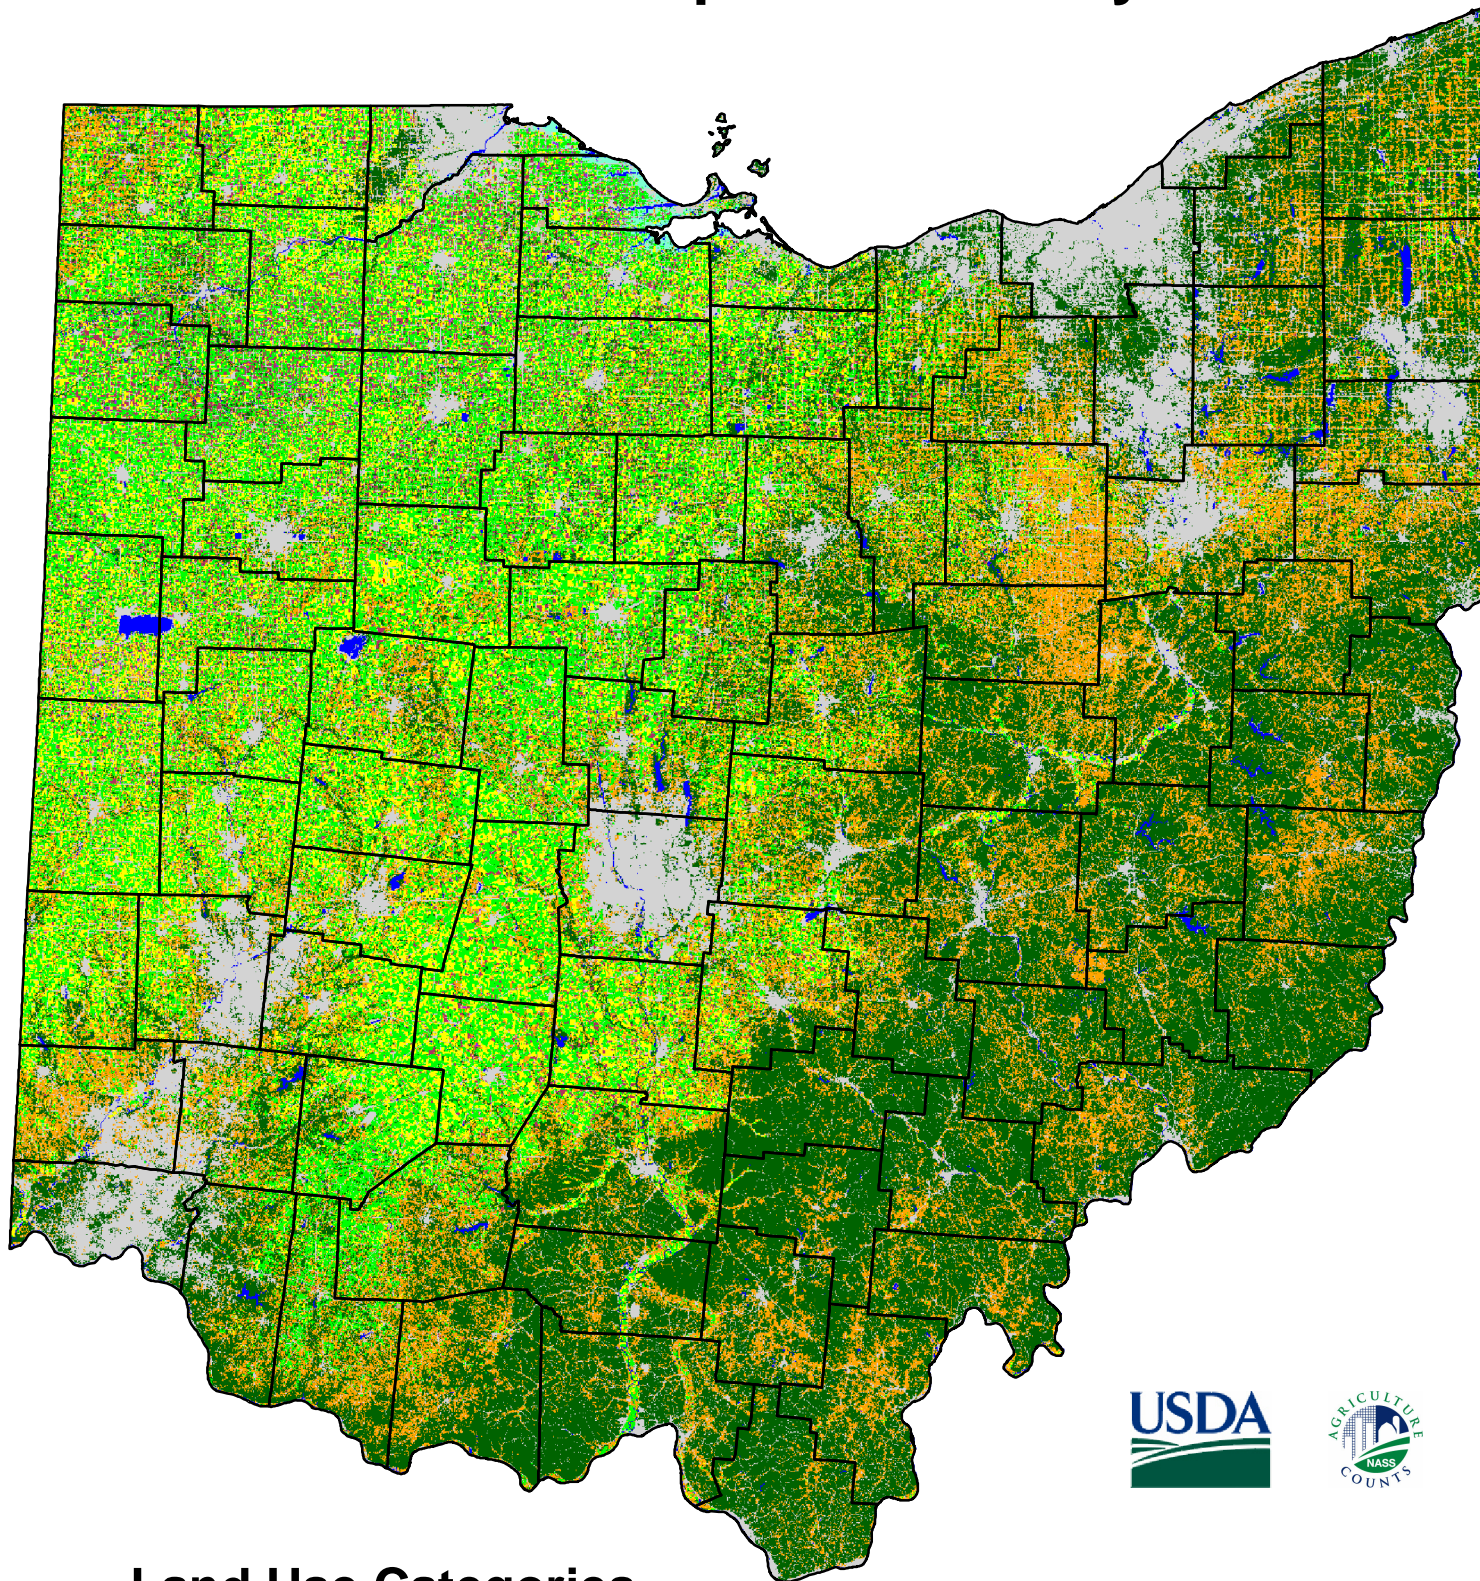

# 2006 Ohio Cropland Data Layer

## Land Use Categories

 Corn	 Pasture/Shrubland/Idle/Non-Ag
 Small Grains/Alfalfa	 Woods
 Soybeans	 Wetlands
 Winter Wheat	 Water
 Winter Wheat & Soybeans	 Barren
 Other Crops	 Urban