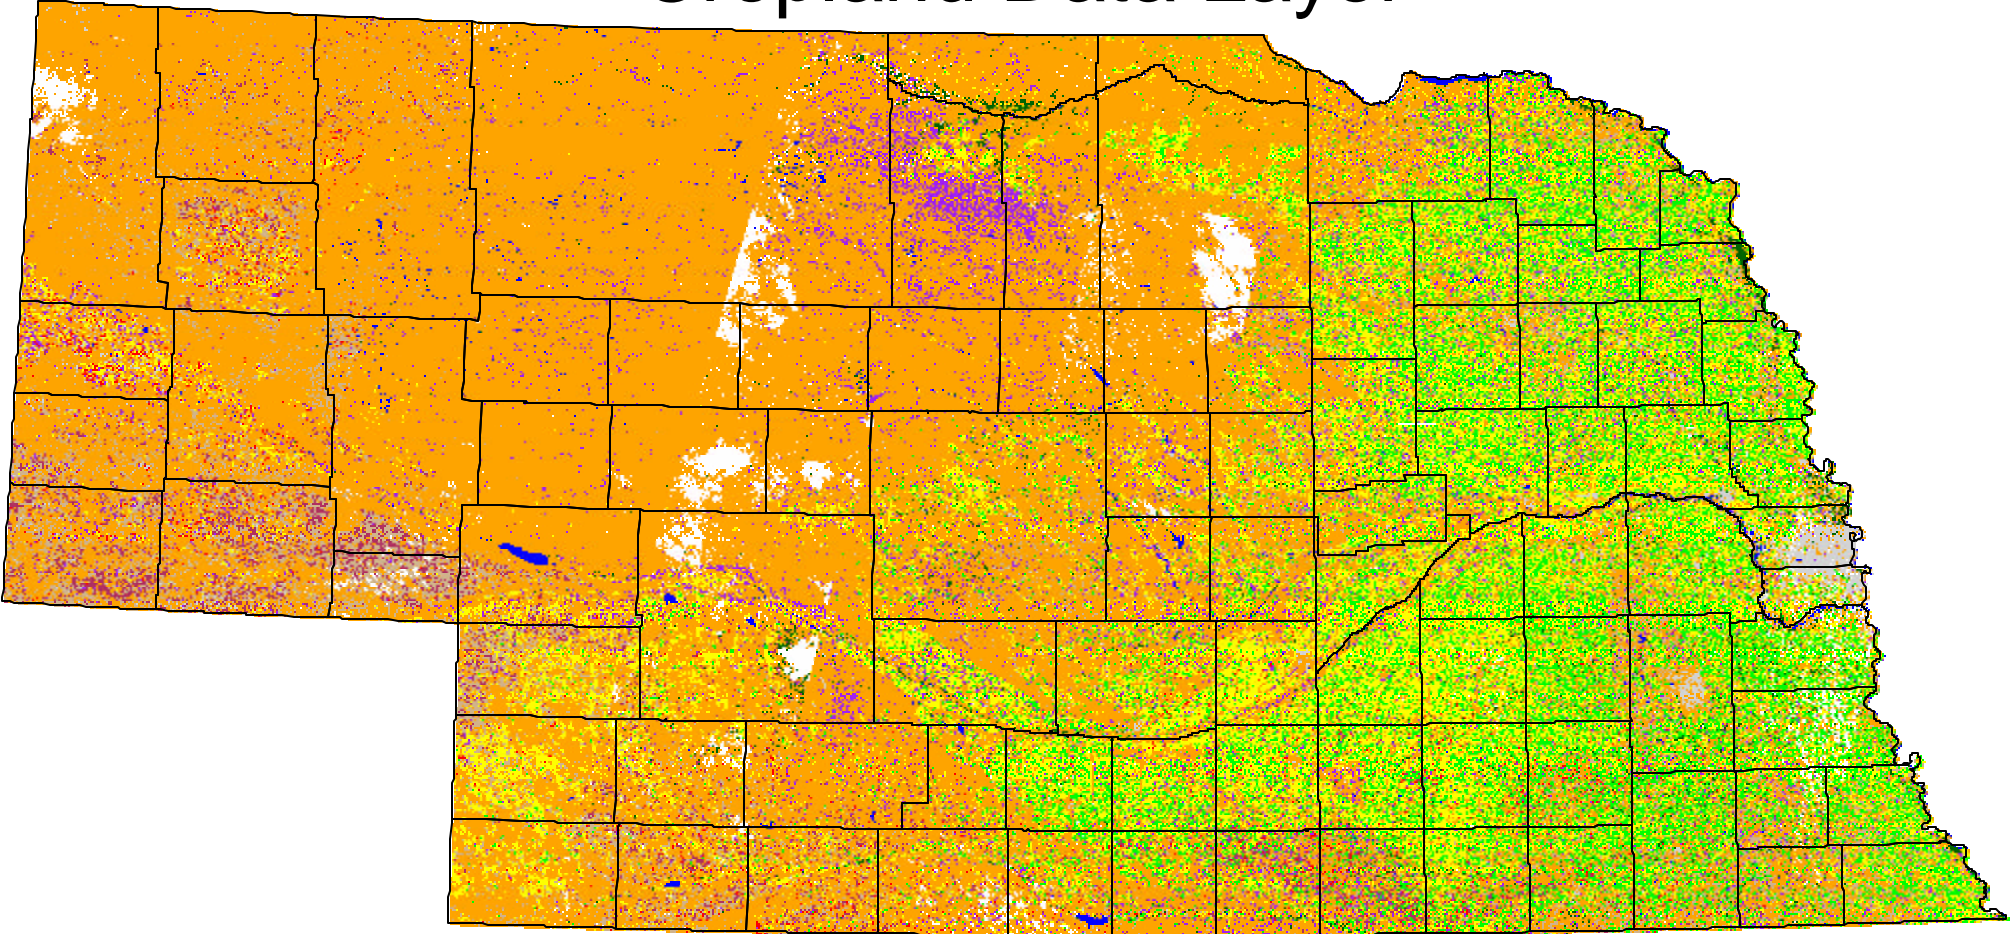

2004 Nebraska Cropland Data Layer

Categories	
	Corn
	Soybeans
	Other Row Crops
	Other Small Grains & Hay
	Winter Wheat
	Fallow/Idle Cropland
	Pasture/Grassland/NonAg
	Woods
	Clouds
	Water
	Urban