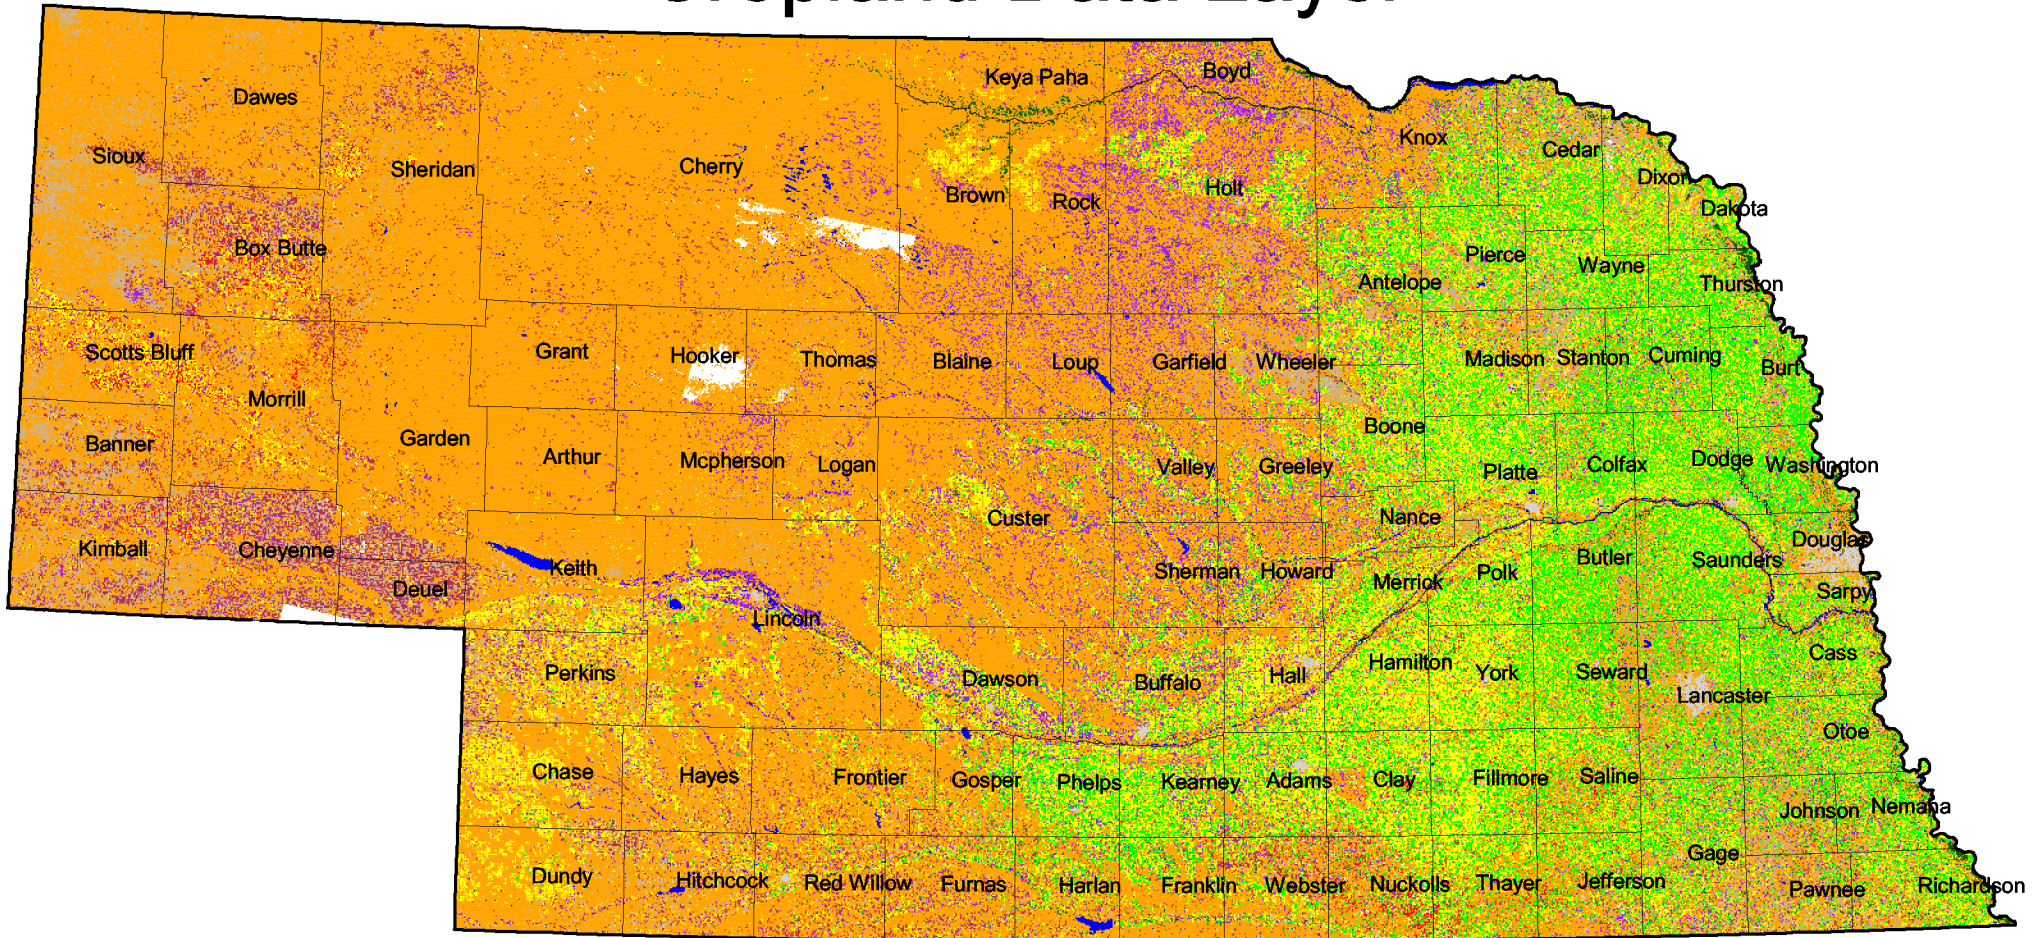

2003 Nebraska Cropland Data Layer

Categories	
	Corn
	Soybeans
	Other Row Crops
	Other Small Grains & Hay
	Winter Wheat
	Fallow/Idle Cropland
	Pasture/Grassland/NonAg
	Woods
	Clouds
	Water
	Urban