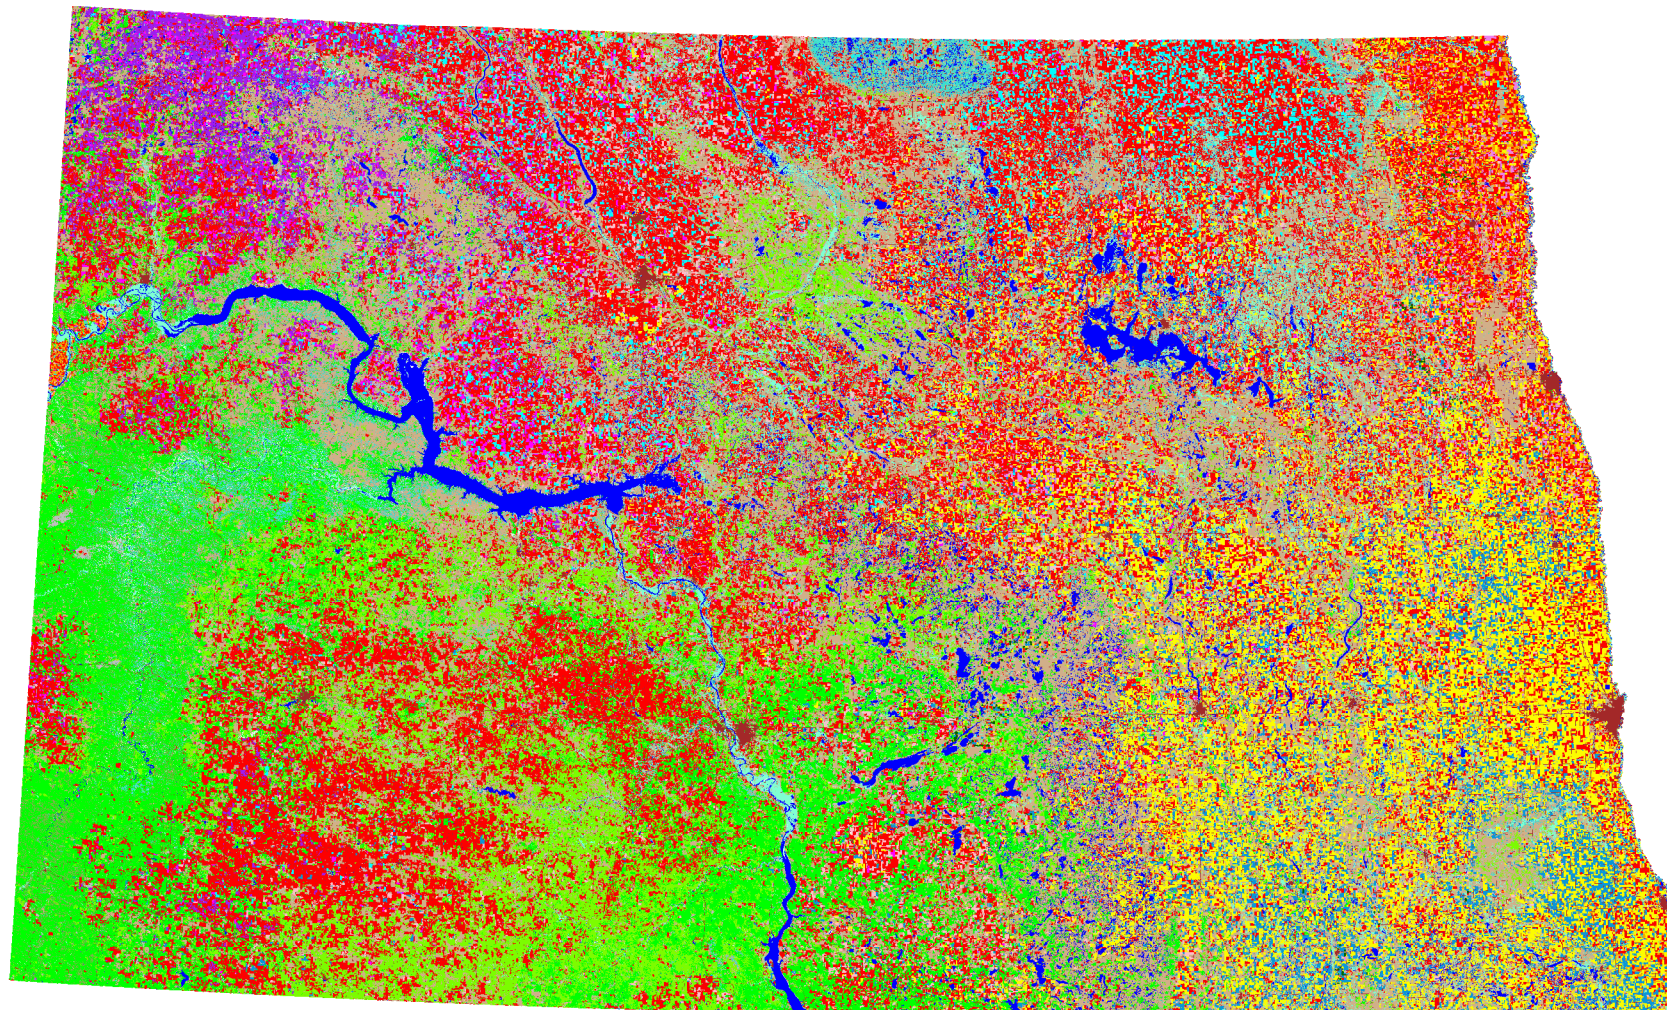

# 2006 North Dakota Cropland Data Layer

## Categories

	Durum Wheat		Potatoes
	All Other Small Grains & Hay		All Other Crops
	Soybeans		Fallow/Idle Cropland/CRP
	Sunflowers		Woods
	Corn		Pasture/Range/Non-Ag
	Canola		Water
	Dry Edible Beans		Urban
	Beets		