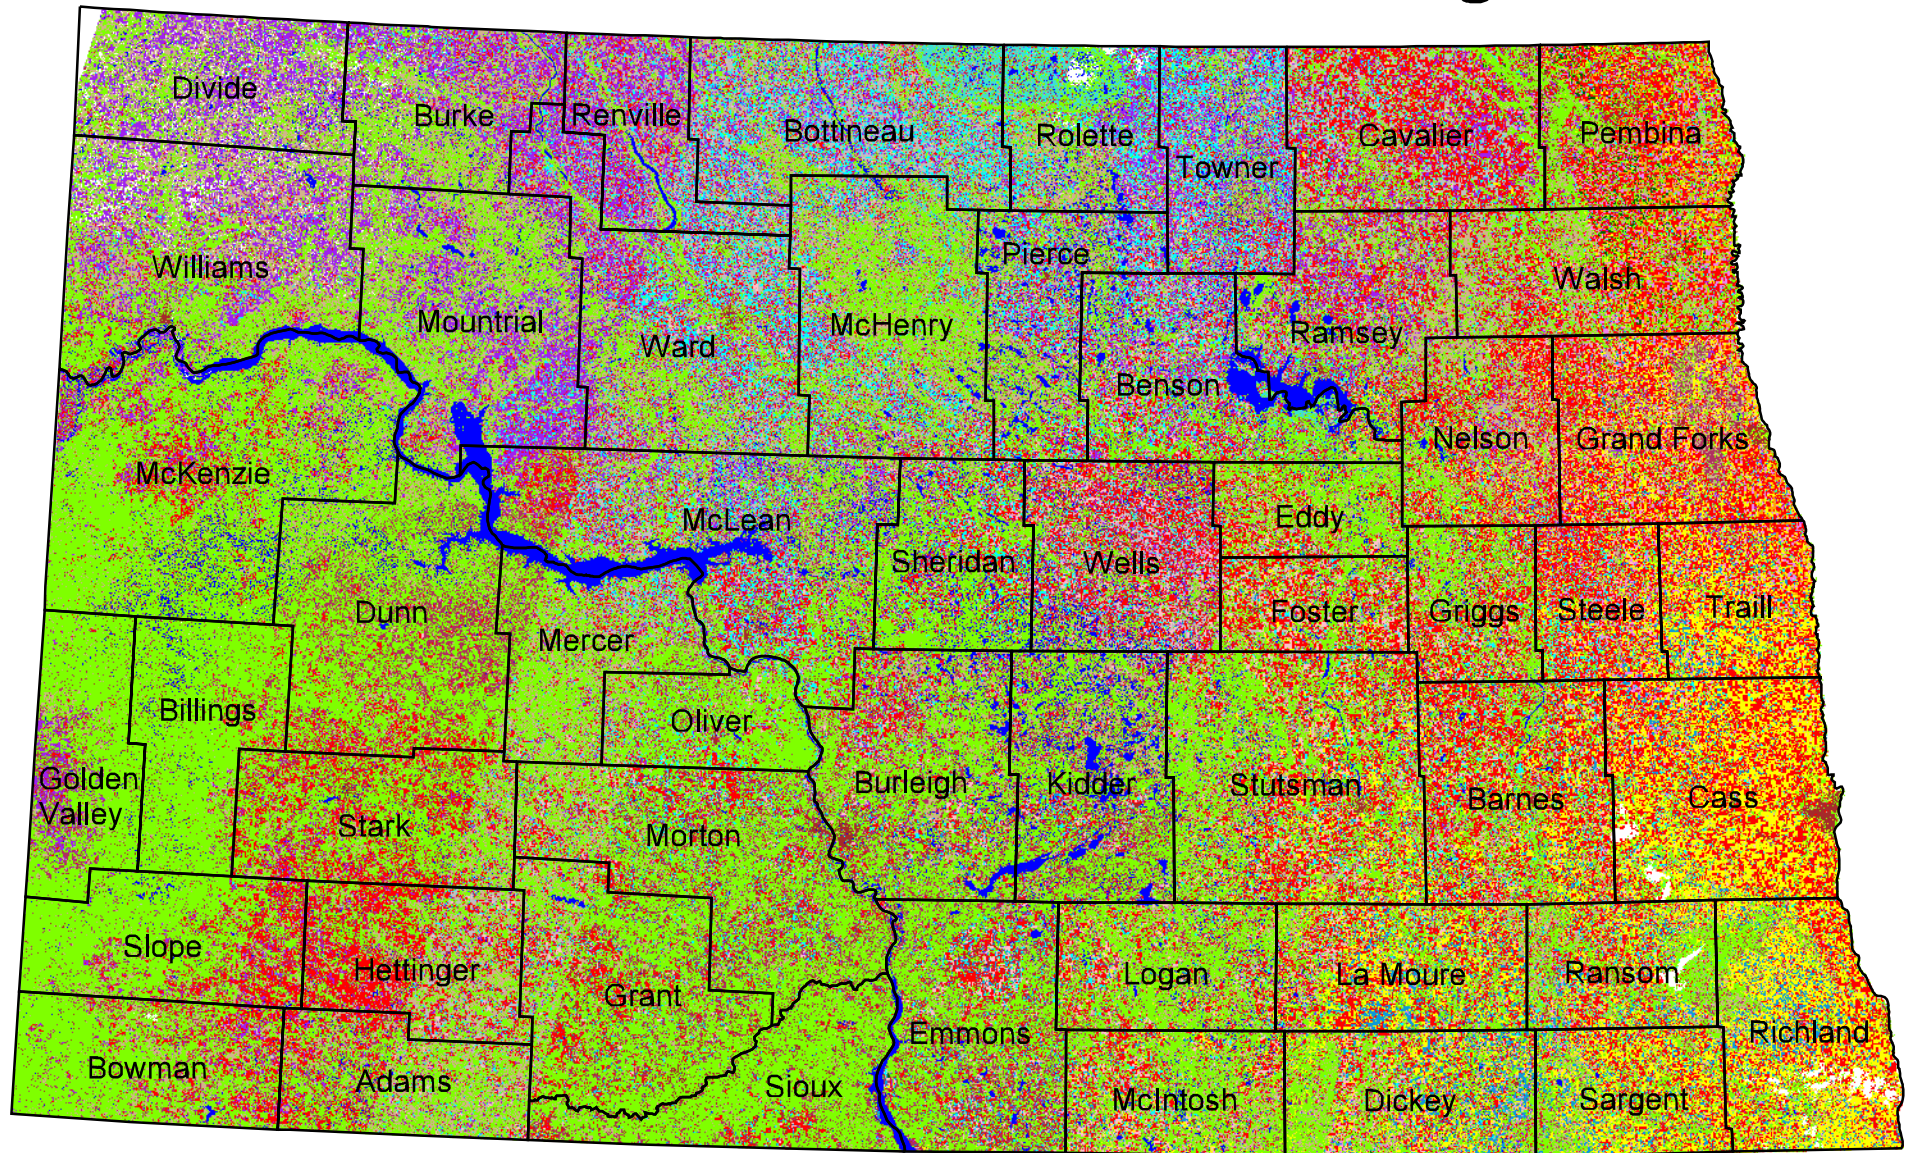

# 2000 North Dakota Land Use Categorization

Categories			
	Durum Wheat		Potatoes
	All Other Small Grains & Hay		All Other Crops
	Soybeans		Fallow/Idle Cropland
	Sunflowers		Pasture/Range/CRP/Non Ag
	Corn		Water
	Dry Edible Beans		Clouds
	Beets		Urban