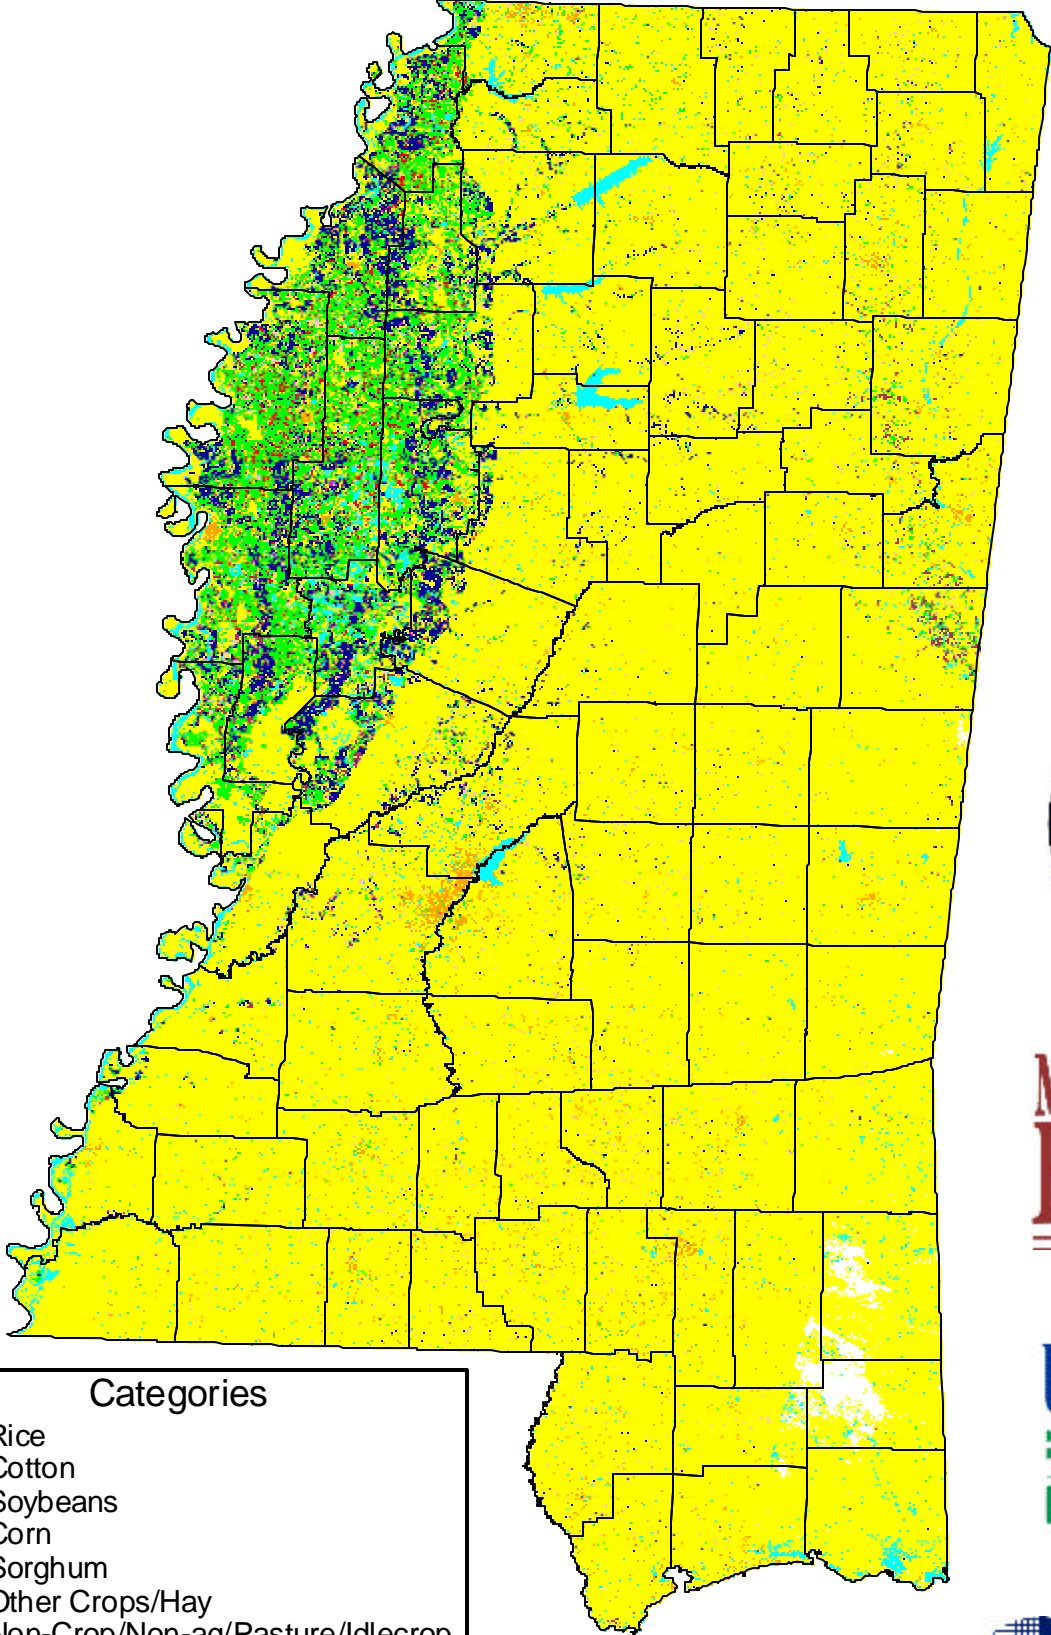

2004 Mississippi Cropland Data Layer

Categories

	Rice
	Cotton
	Soybeans
	Corn
	Sorghum
	Other Crops/Hay
	Non-Crop/Non-ag/Pasture/Idlecrop
	Urban
	Water
	Clouds