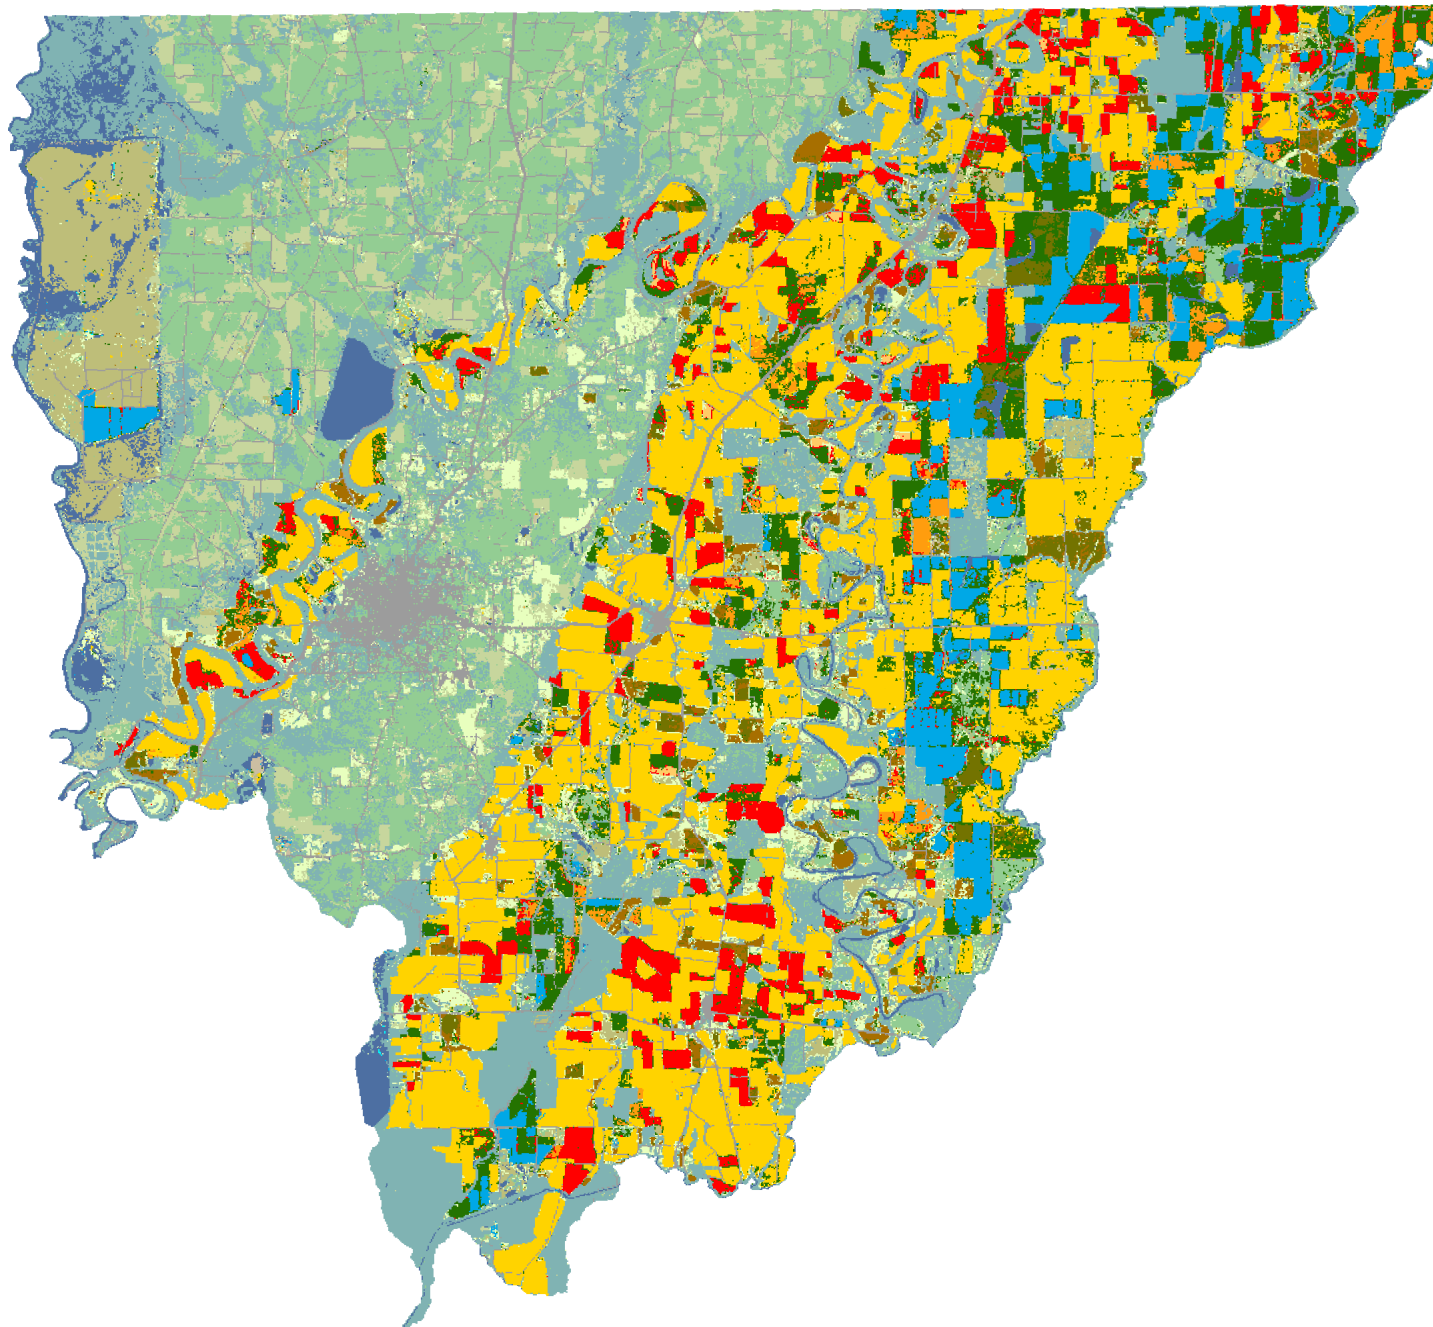

# Morehouse Parish, Louisiana 2007 Cropland Data Layer

## Land Cover Categories (Ordered by Decreasing Acreage)

### Agricultural

-  Corn
-  Soybeans
-  Cotton
-  Rice
-  Winter Wheat
-  Sorghum
-  W. Wht./Soy. Dbl. Crop.
-  Sweet Potatoes
-  Other Tree Nuts & Fruits
-  Aquaculture
-  Peanuts
-  Sunflowers
-  Sugarcane
-  Other Crops

### Non-Agricultural

-  Wetlands
-  Woodland
-  Shrubland
-  Urban/Developed
-  Fallow/Idle Cropland
-  Water
-  Grass/Pasture/Non-Ag
-  Barren