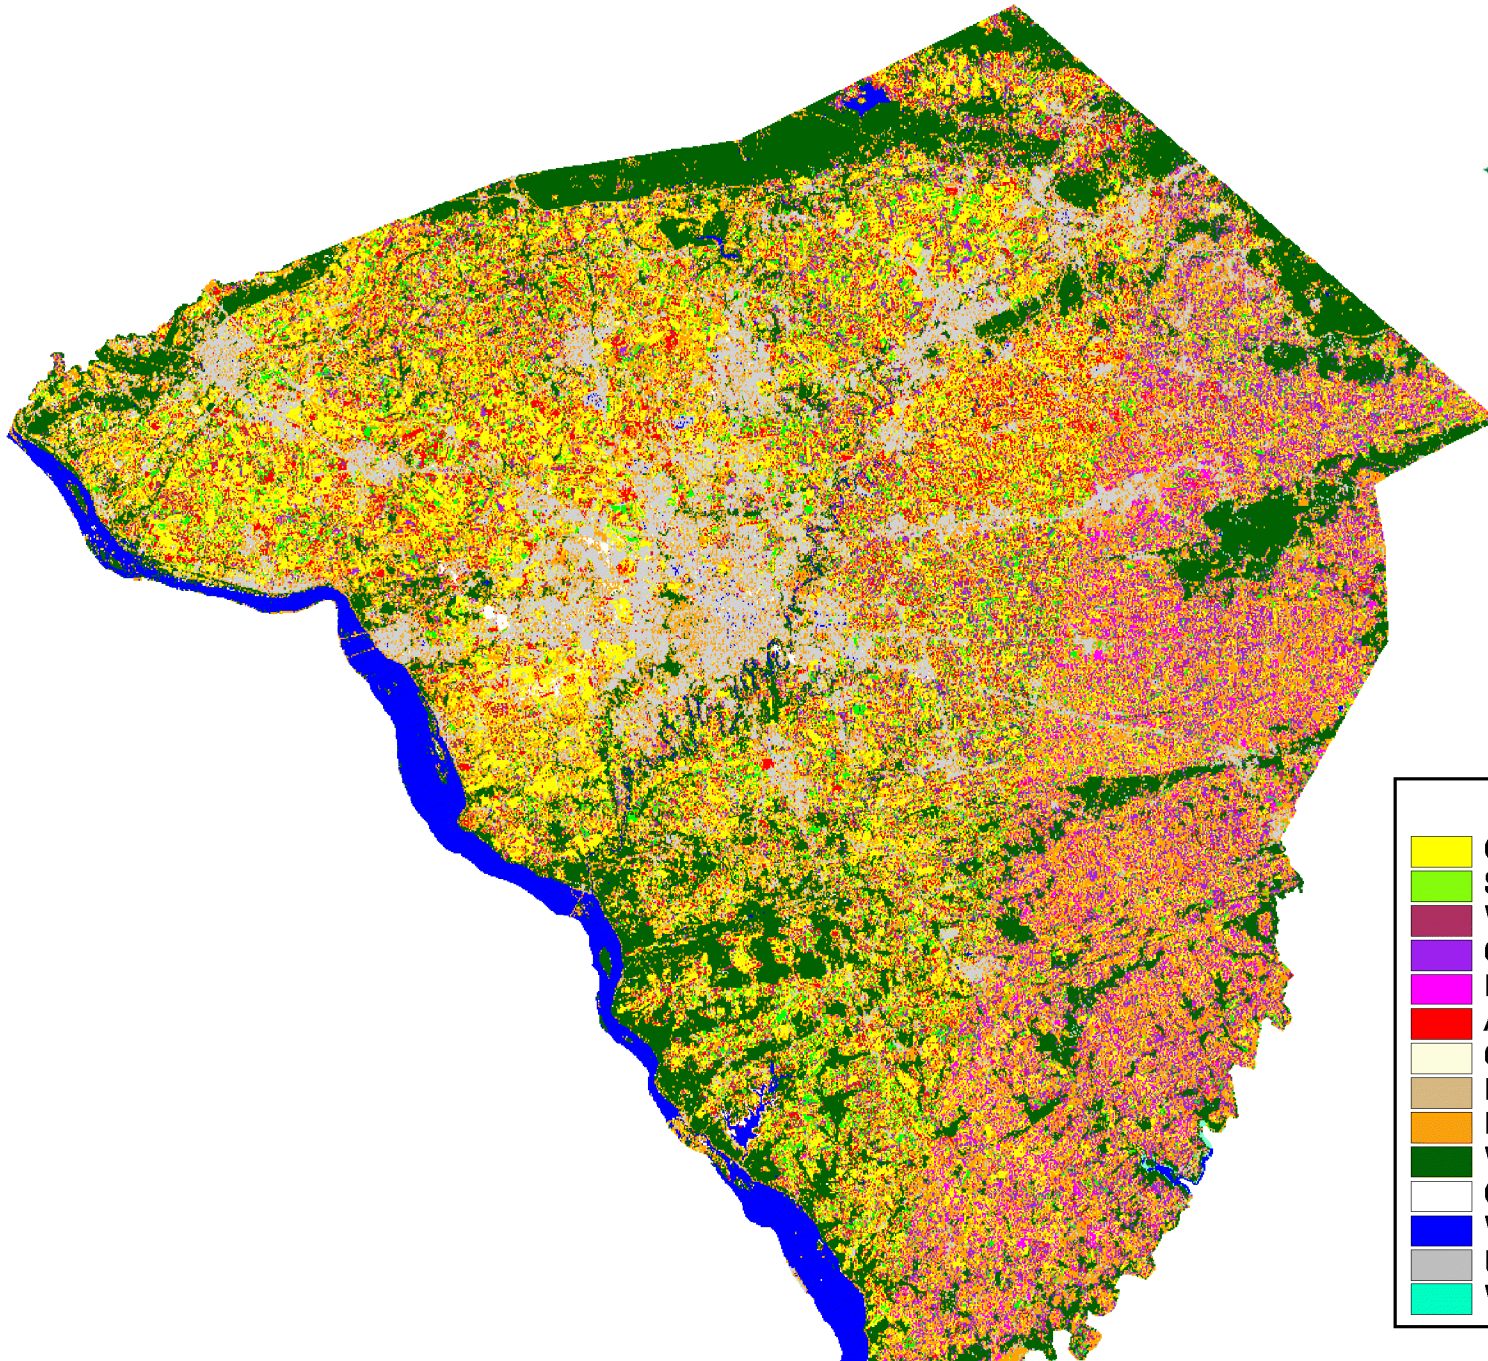

2002 Lancaster County Pennsylvania Cropland Data Layer

Land Use Categories	
	Corn
	Soybeans
	Winter Wheat
	Other Small Grains & Hay
	Double Cropped WW/Soybean
	All Other Crops
	Orchards
	Fallow/Idle Cropland
	Pasture/Grassland/NonAg
	Woods
	Clouds
	Water
	Urban/Buildings/Homes/Subdivisions
	Wetlands