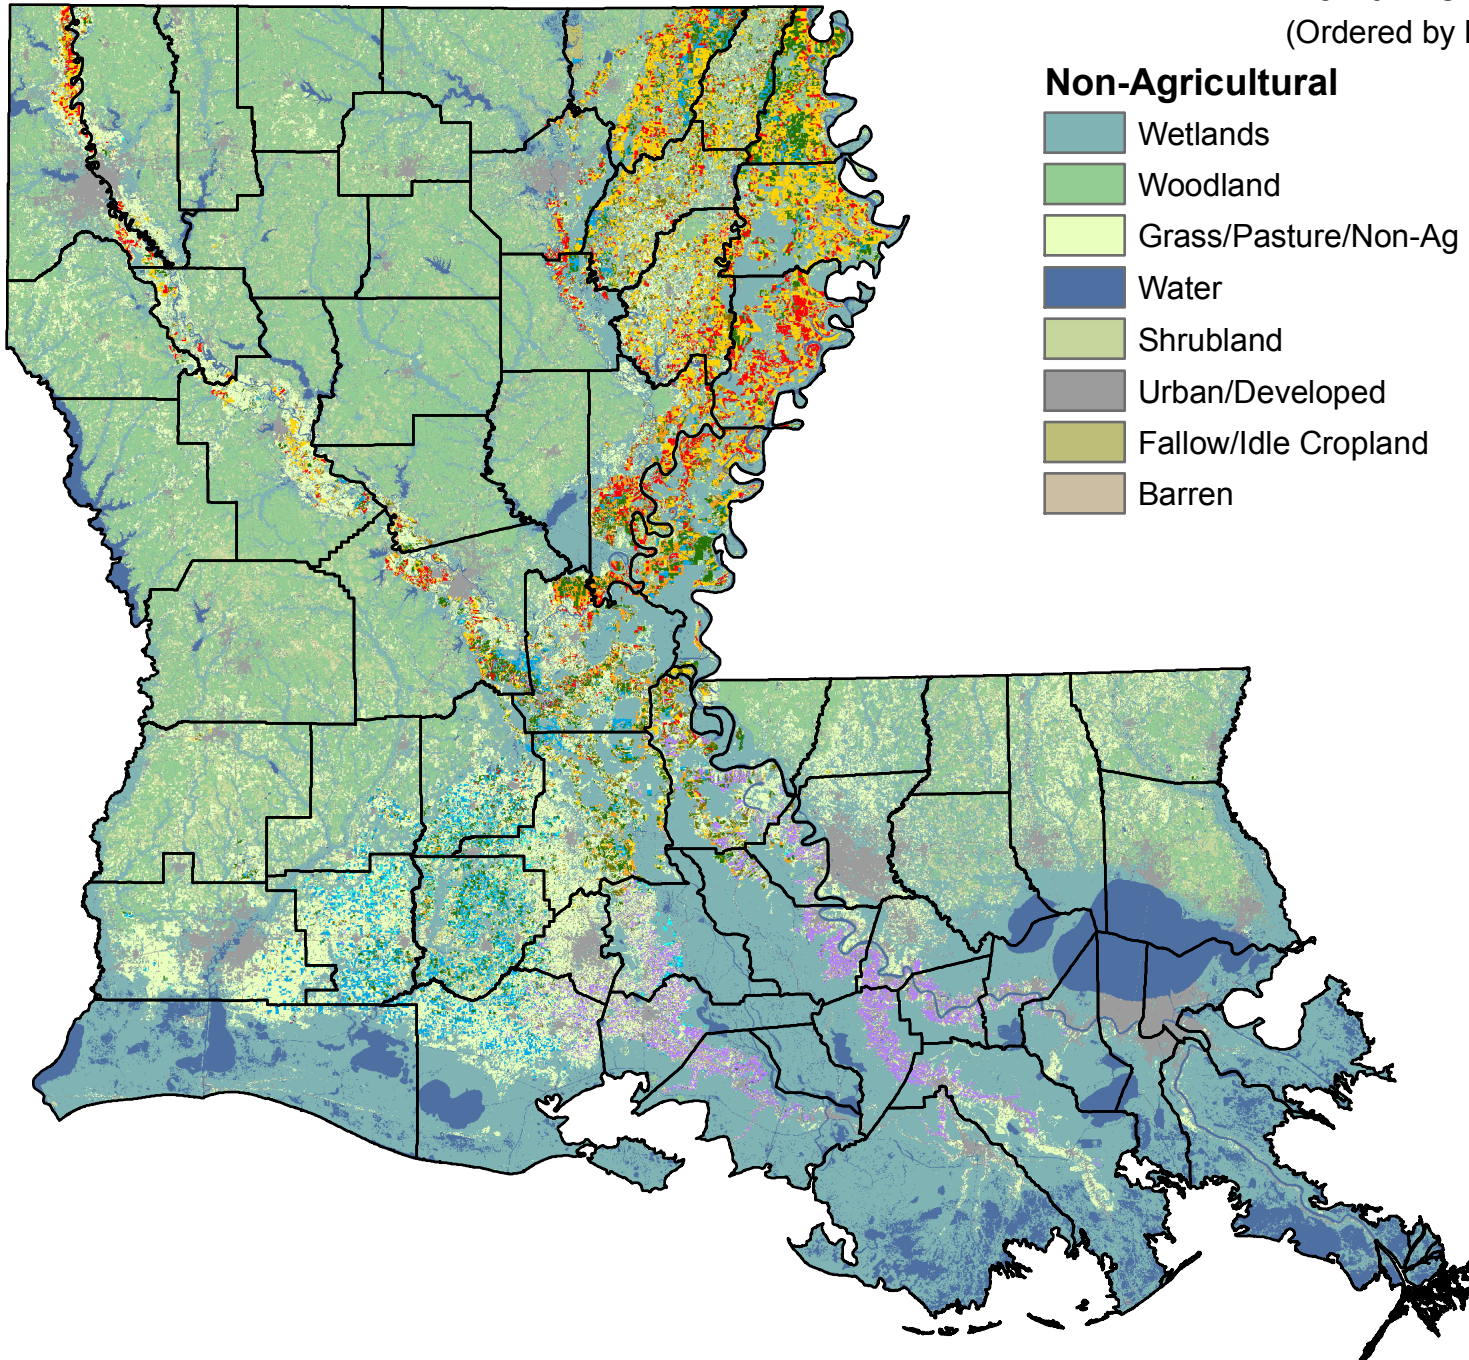

2007 Louisiana Cropland Data Layer

Land Cover Categories

(Ordered by Decreasing Acreage)

Non-Agricultural

-  Wetlands
-  Woodland
-  Grass/Pasture/Non-Ag
-  Water
-  Shrubland
-  Urban/Developed
-  Fallow/Idle Cropland
-  Barren

Agricultural

-  Corn
-  Soybeans
-  Rice
-  Sugarcane
-  Cotton
-  Sorghum
-  W. Wht./Soy. Dbl. Crop.
-  Winter Wheat
-  Aquaculture
-  Sweet Potatoes
-  Other Tree Nuts & Fruits
-  Sunflowers
-  Millet
-  Misc. Veggies. & Fruits
-  Peas
-  Alfalfa
-  Oats
-  Peaches
-  Peanuts
-  Watermelon
-  Other Crops