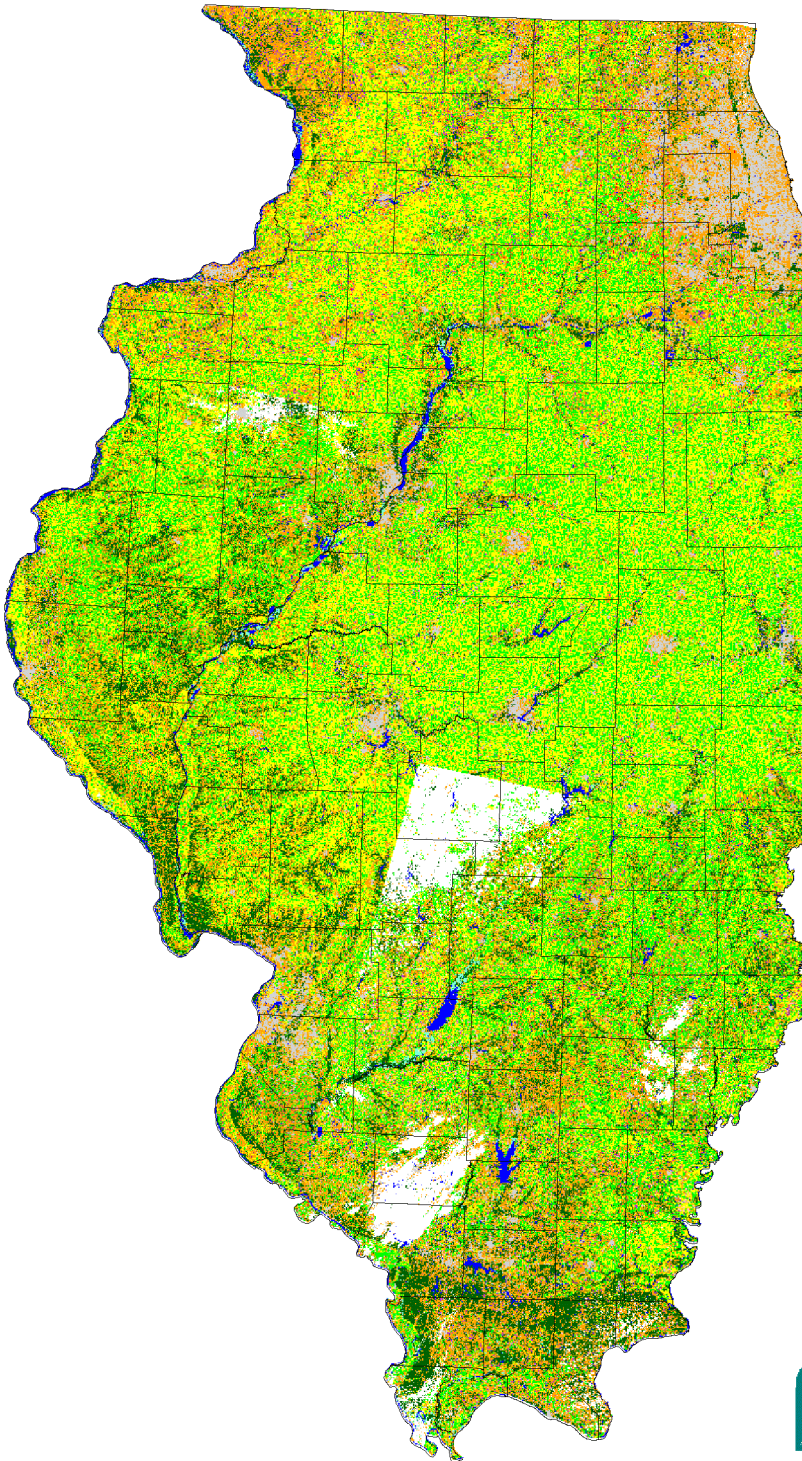

# 2005 Illinois Cropland Data Layer

**Categories**

- Corn
- Soybeans
- Other Crops
- Winter Wheat
- Other Small Grains
- Idle Cropland
- Pasture/Non Ag/CRP
- Woods
- Water
- Urban
- Clouds