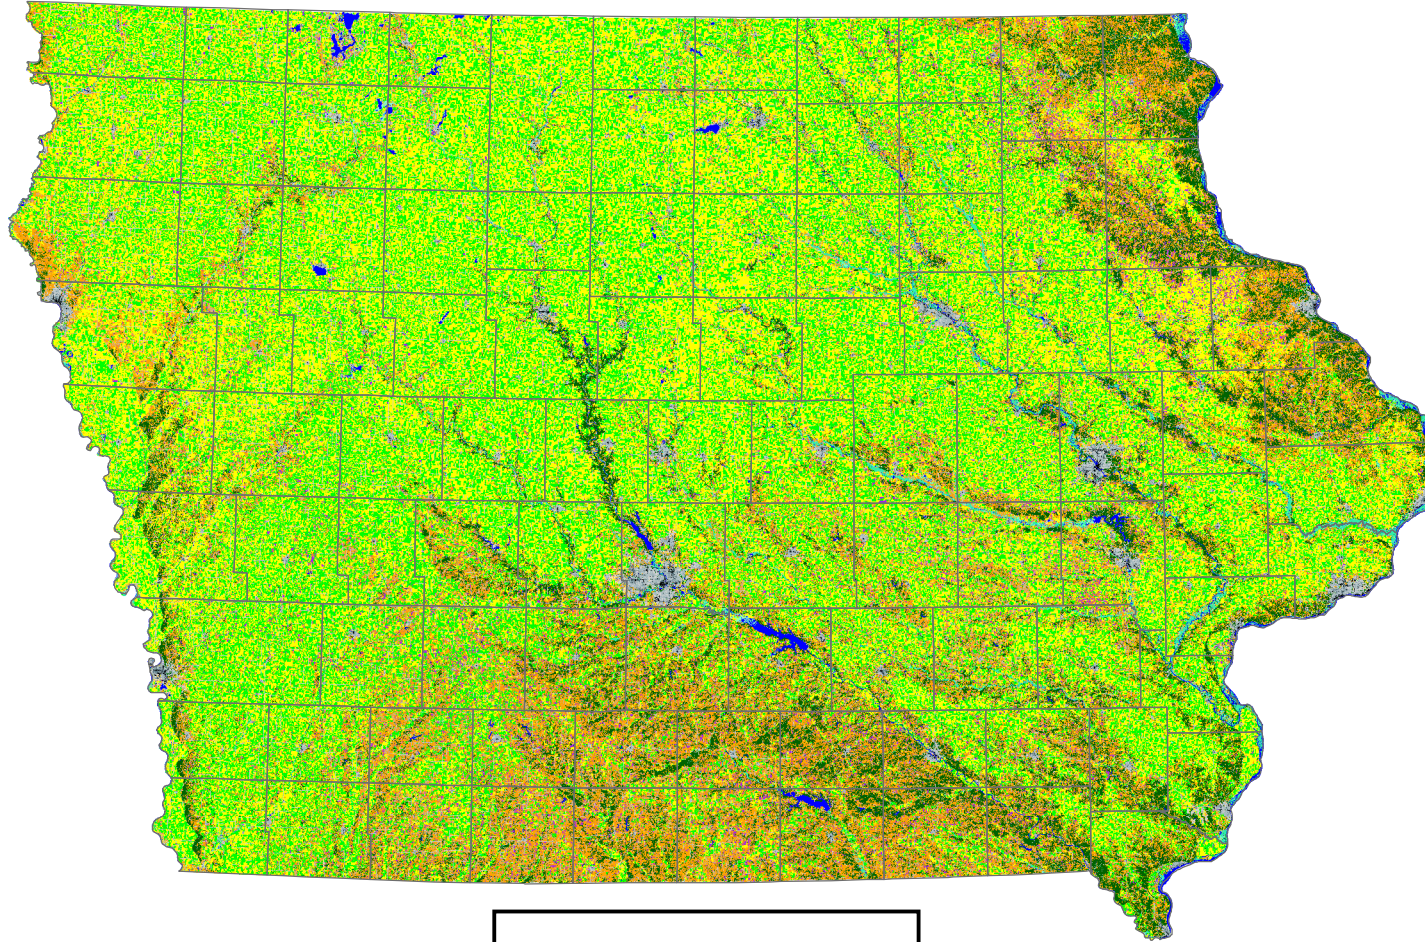

2006 Iowa Cropland Data Layer

Categories

- | | |
|---|--------------------------|
|  | Corn |
|  | Soybeans |
|  | Other Crops |
|  | Other Small Grains & Hay |
|  | Idle Cropland |
|  | Pasture/Nonag/CRP |
|  | Woods |
|  | Water |
|  | Urban |
|  | Clouds |