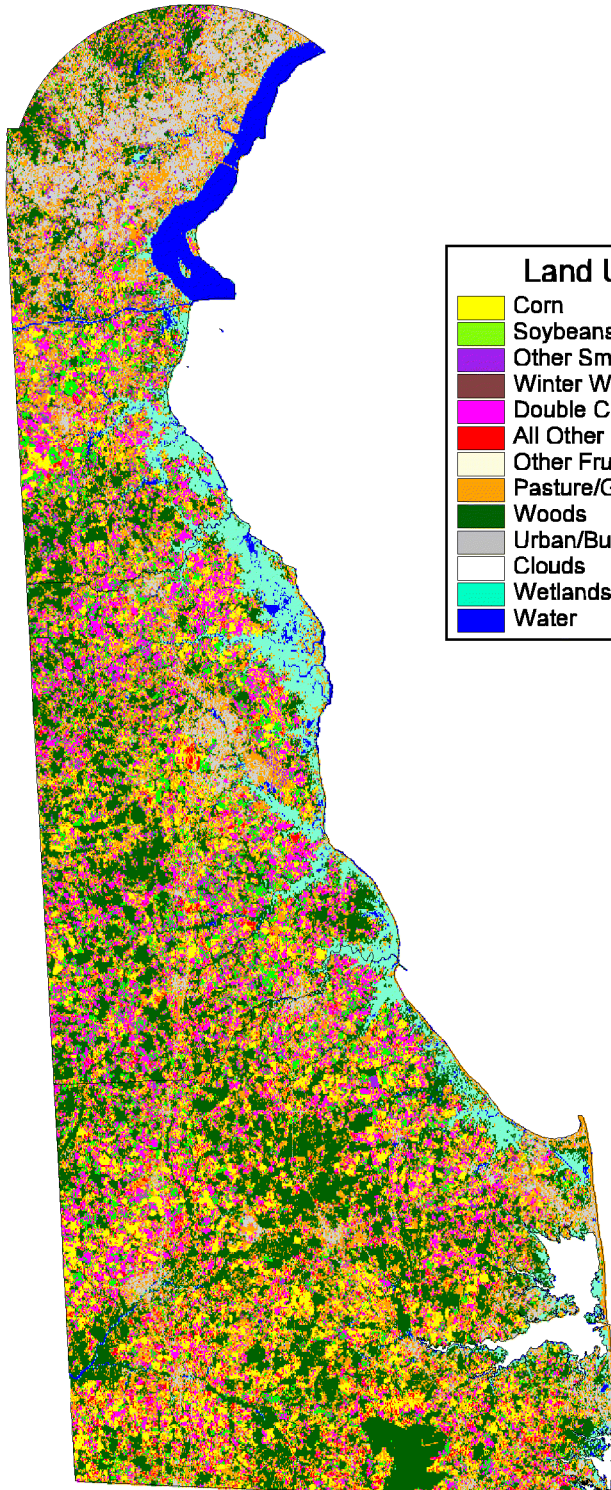

# Delaware 2002 Cropland Data Layer

Land Use Categories	
	Corn
	Soybeans
	Other Small Grains
	Winter Wheat
	Double Cropped WW/Soybean
	All Other Crops
	Other Fruit & Nuts
	Pasture/Grassland/NonAg
	Woods
	Urban/Buildings/Homes/Subdivisions
	Clouds
	Wetlands
	Water