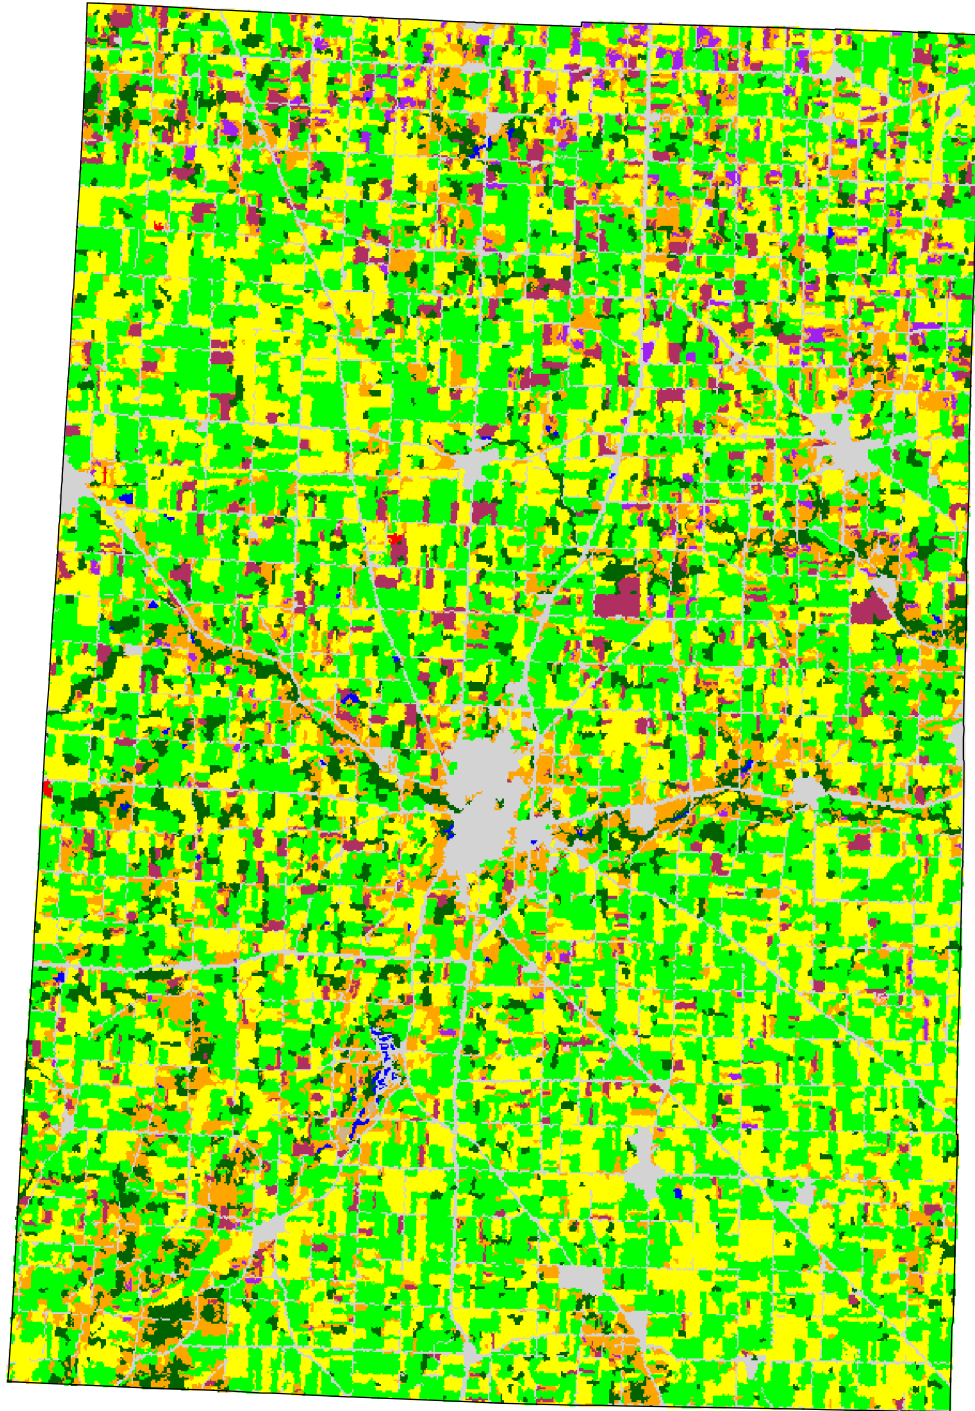

Darke County, Ohio - 2006

Land Use Categories