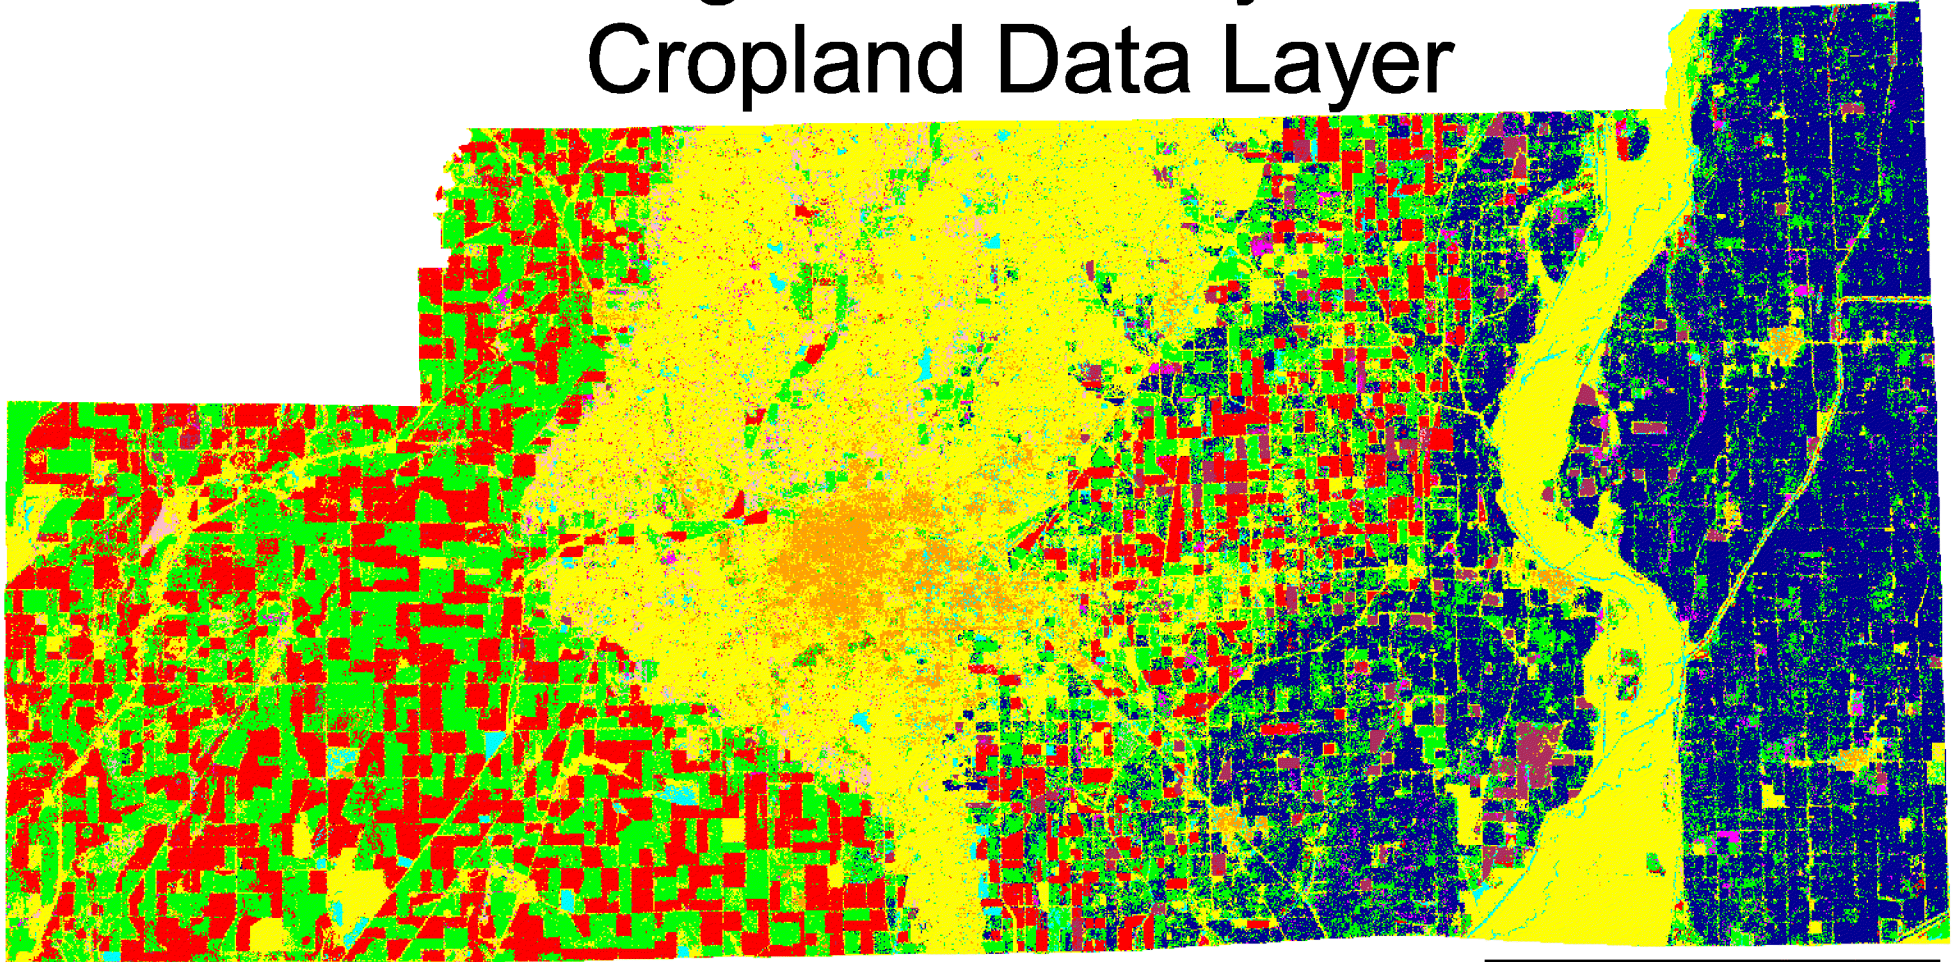

2003 Craighead County, Arkansas Cropland Data Layer

Categories

	Rice
	Cotton
	Soybeans
	Corn
	Sorghum
	Other Crops
	Waste/Non-Crop
	Urban/Roads/Bare Soil
	Water
	Clouds