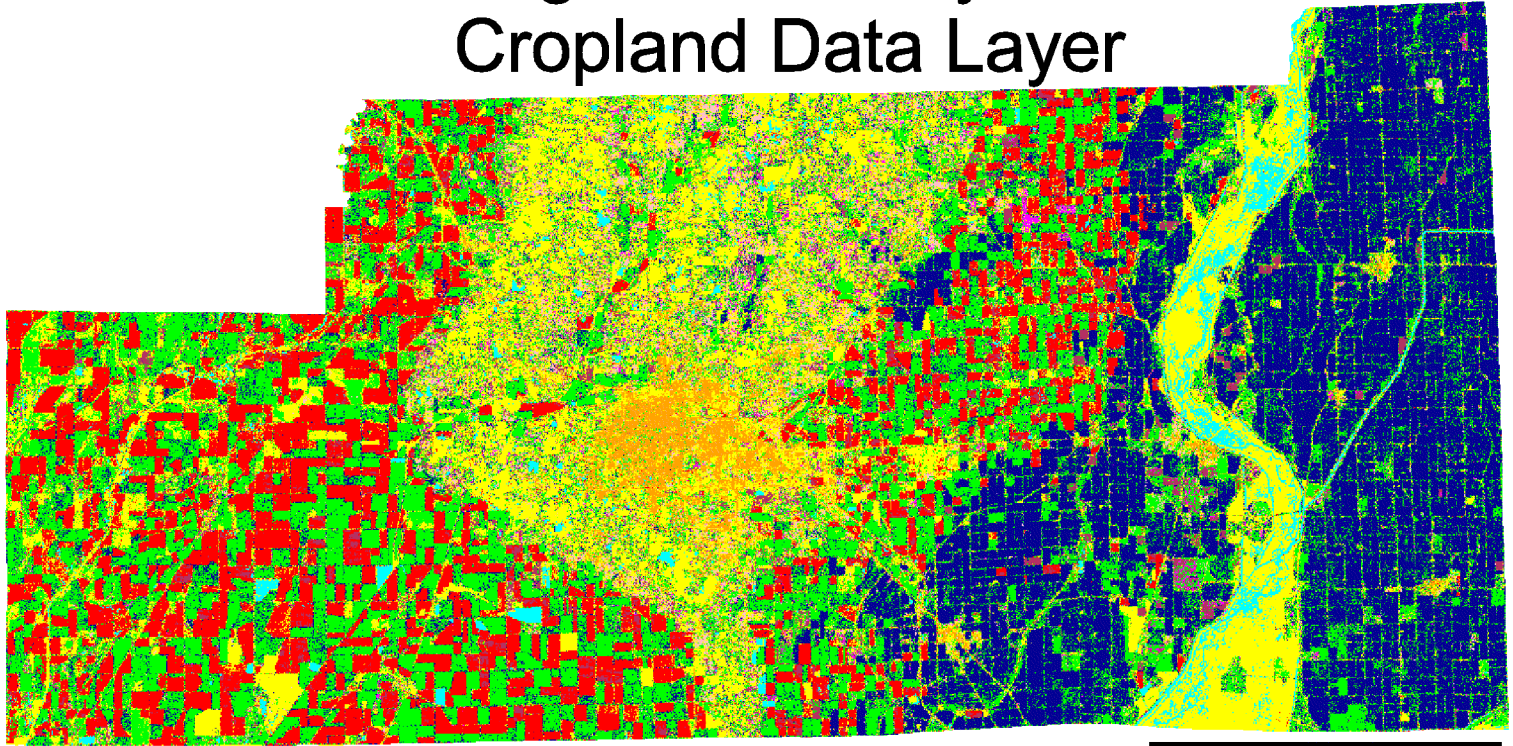

2002 Craighead County, Arkansas Cropland Data Layer

Categories

	Rice
	Cotton
	Soybeans
	Corn
	Sorghum
	Other Crops
	Waste/Non-Crop
	Urban/Roads/Bare Soil
	Water
	Clouds