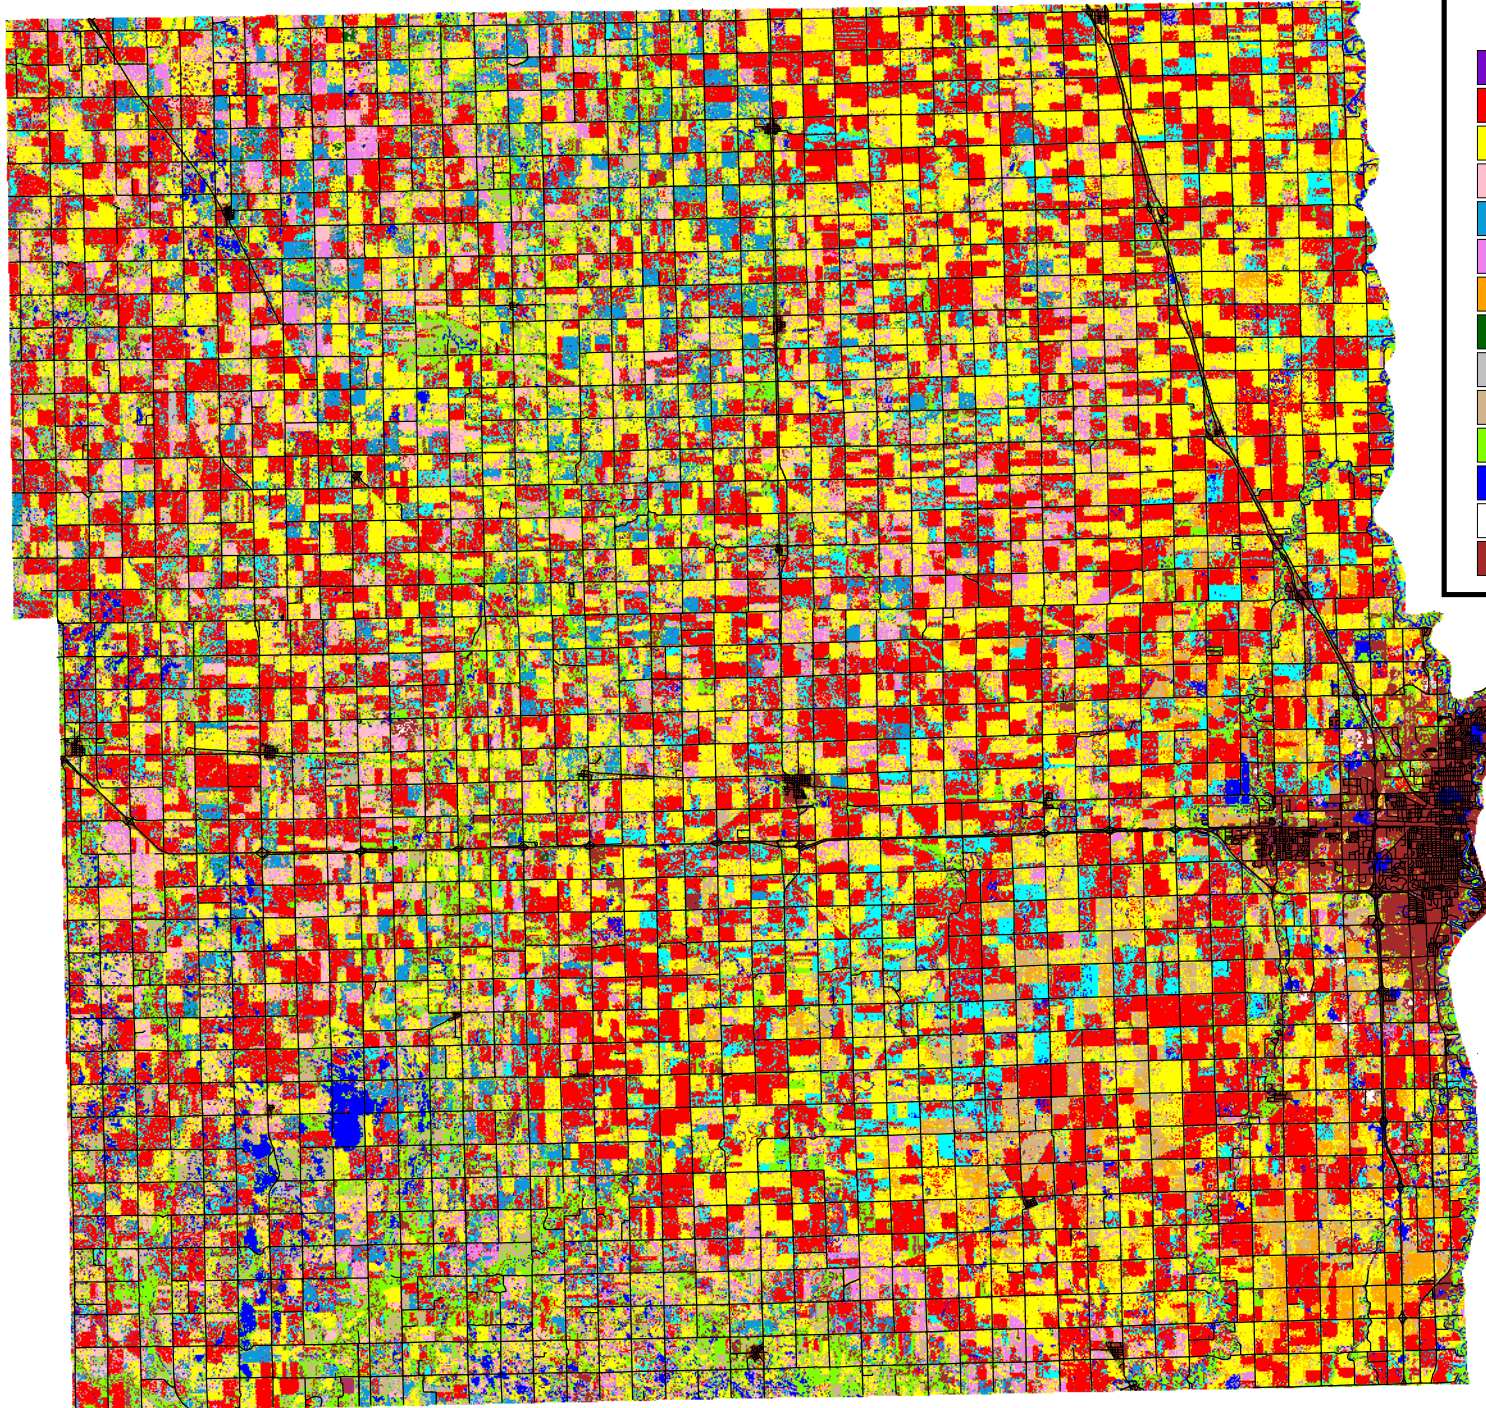

1998 Cass County North Dakota Categorized Image

Categories

-  Durum Wheat
-  All Other Small Grains & Hay
-  Soybeans
-  Sunflowers
-  Corn
-  Dry Edible Beans
-  Beets
-  Potatoes
-  All Other Crops
-  Fallow/Idle Cropland
-  Pasture/Range/CRP/Non Ag
-  Water
-  Clouds
-  Urban