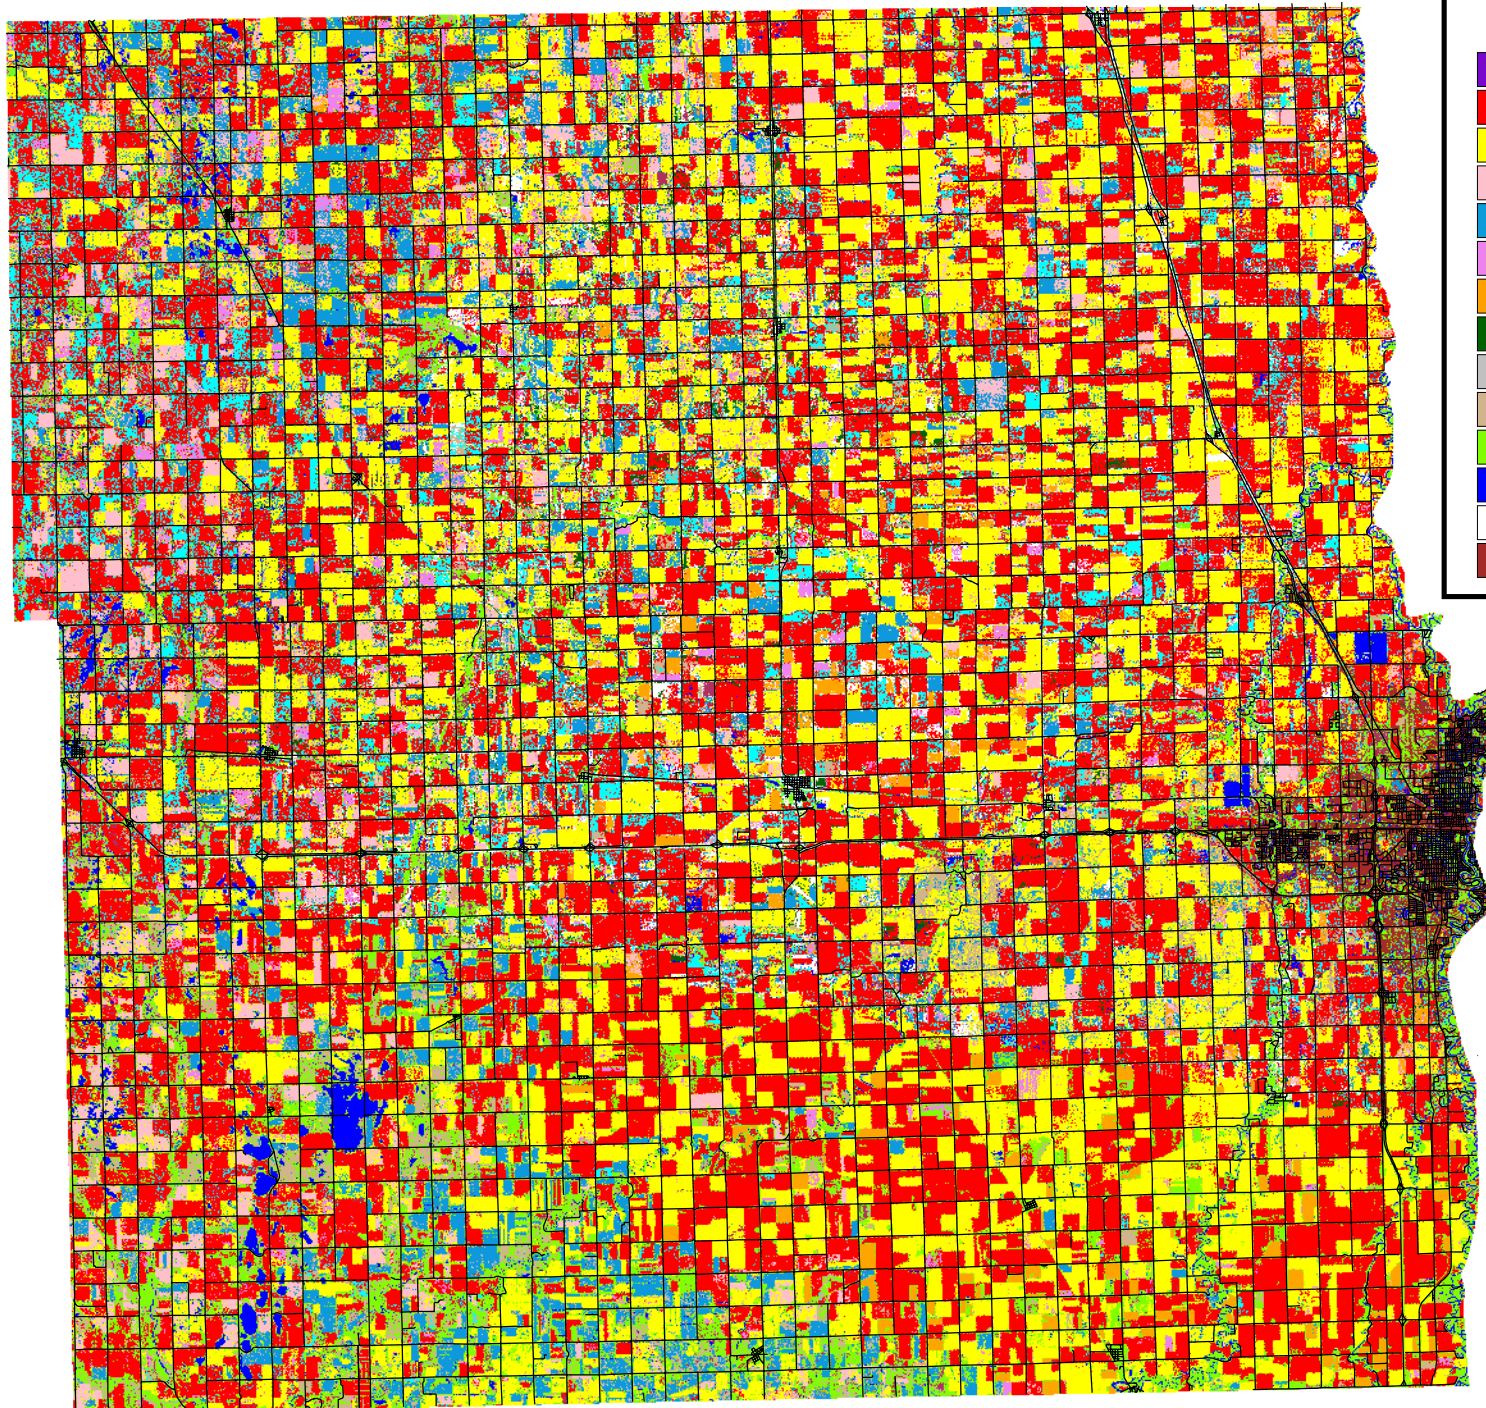

1997 Cass County North Dakota Categorized Image

Categories

-  Durum Wheat
-  All Other Small Grains & Hay
-  Soybeans
-  Sunflowers
-  Corn
-  Dry Edible Beans
-  Beets
-  Potatoes
-  All Other Crops
-  Fallow/Idle Cropland
-  Pasture/Range/CRP/Non Ag
-  Water
-  Clouds
-  Urban