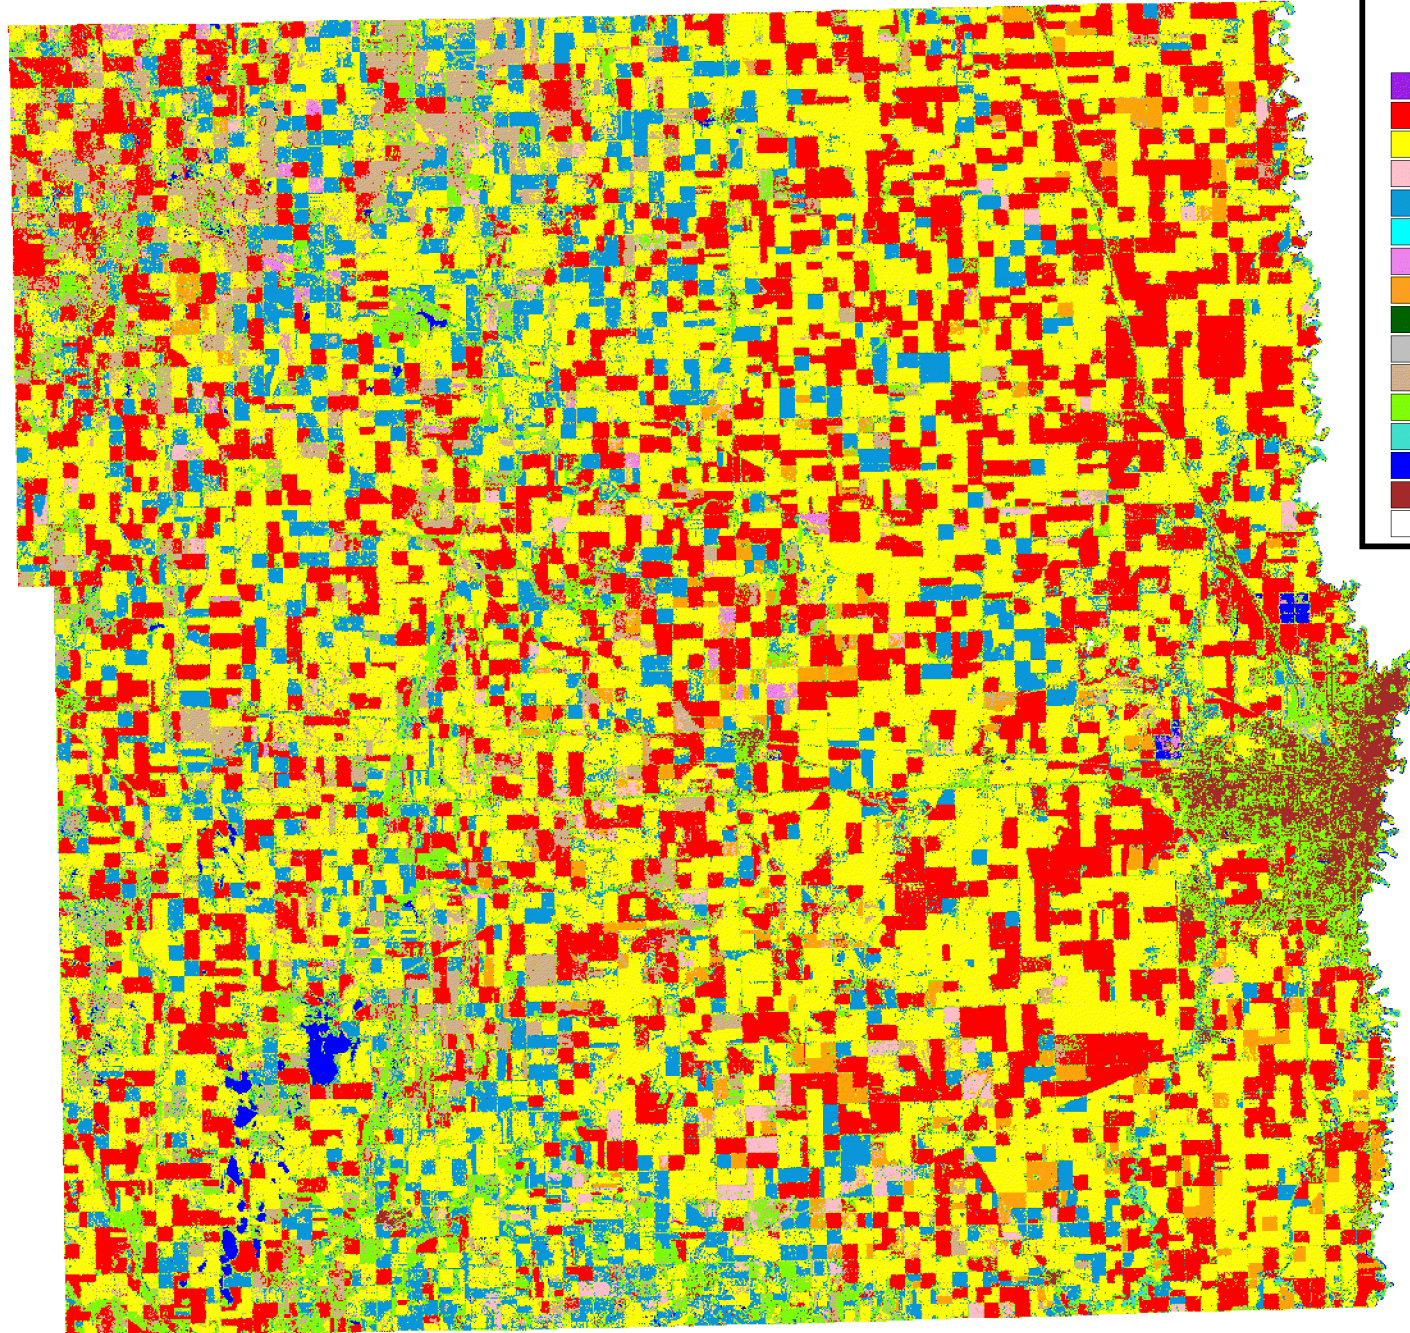

# 2005 Cass County, North Dakota Cropland Data Layer

### Categories

Purple	Durum Wheat
Red	All Other Small Grains & Hay
Yellow	Soybeans
Pink	Sunflowers
Blue	Corn
Cyan	Canola
Magenta	Dry Edible Beans
Orange	Beets
Dark Green	Potatoes
Grey	All Other Crops
Brown	Fallow/Idle Cropland/CRP
Light Green	Pasture/Range/Non-Ag
Teal	Woods
Dark Blue	Water
Brown	Urban
White	Clouds