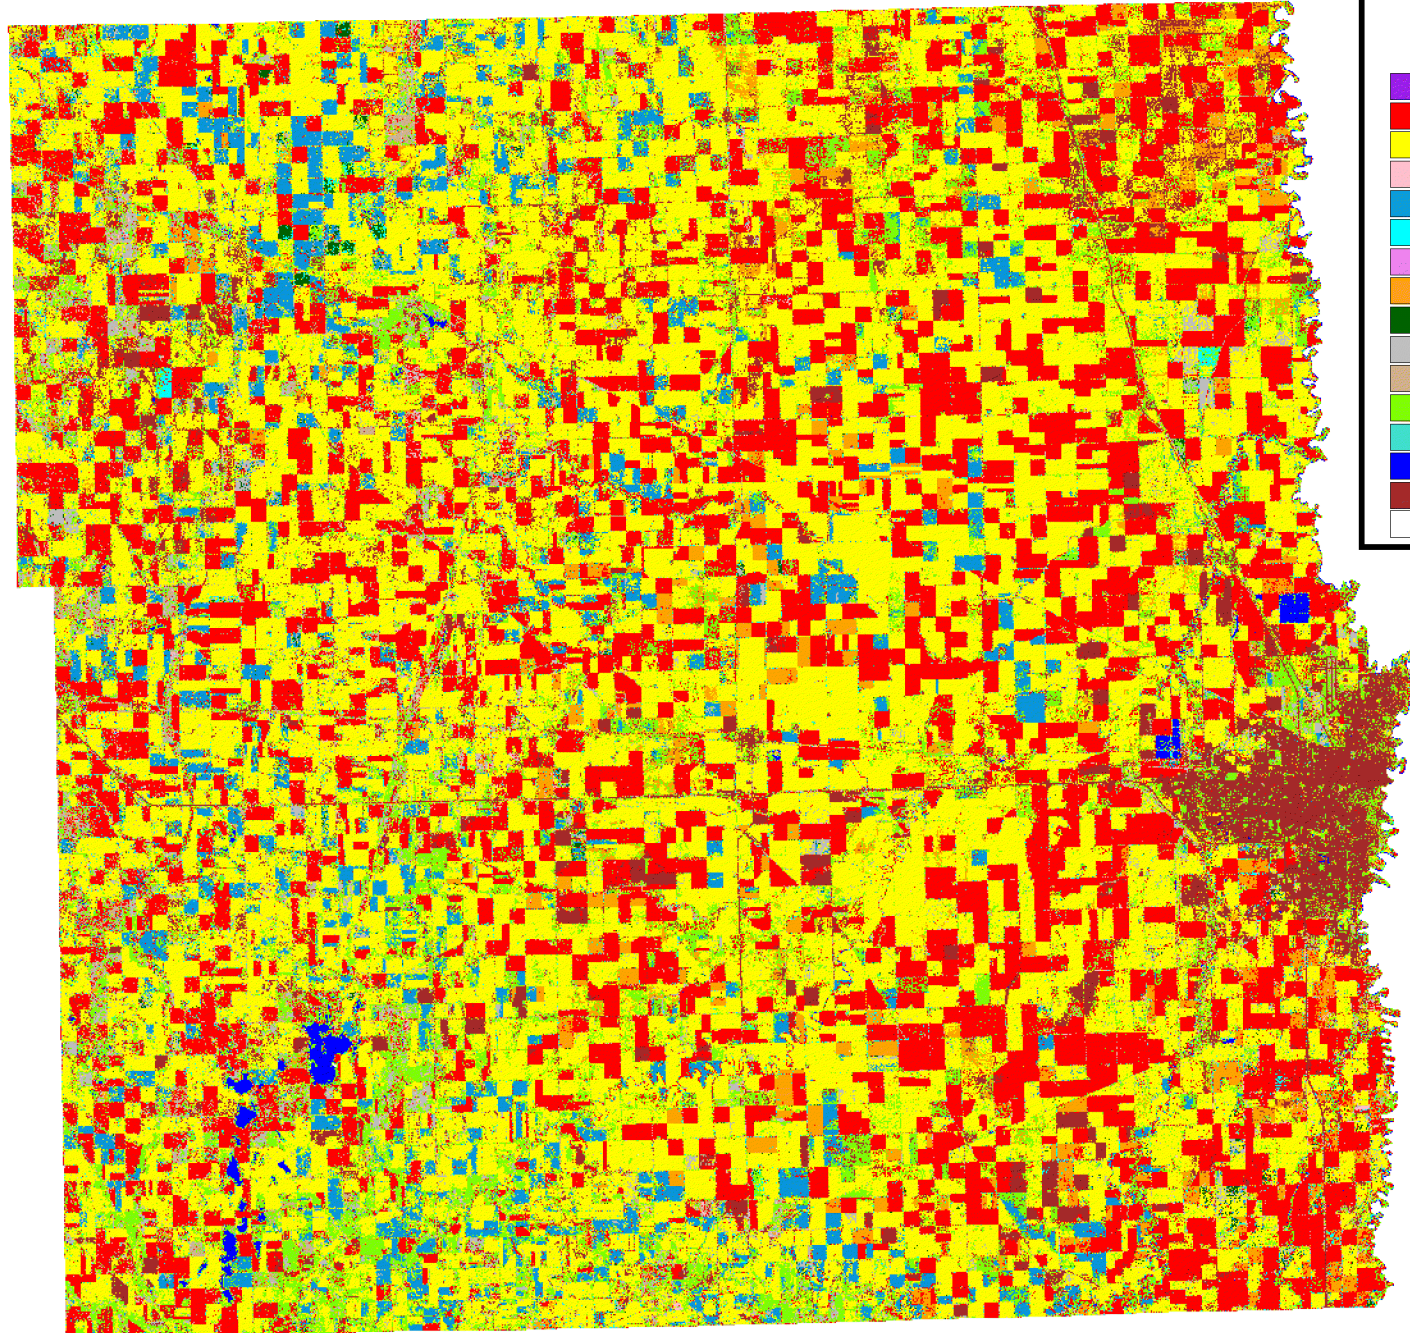

2003 Cass County, North Dakota Cropland Data Layer

Categories

- Durum Wheat
- All Other Small Grains & Hay
- Soybeans
- Sunflowers
- Corn
- Canola
- Dry Edible Beans
- Beets
- Potatoes
- All Other Crops
- Fallow/Idle Cropland/CRP
- Pasture/Range/Non-Ag
- Woods
- Water
- Urban
- Clouds