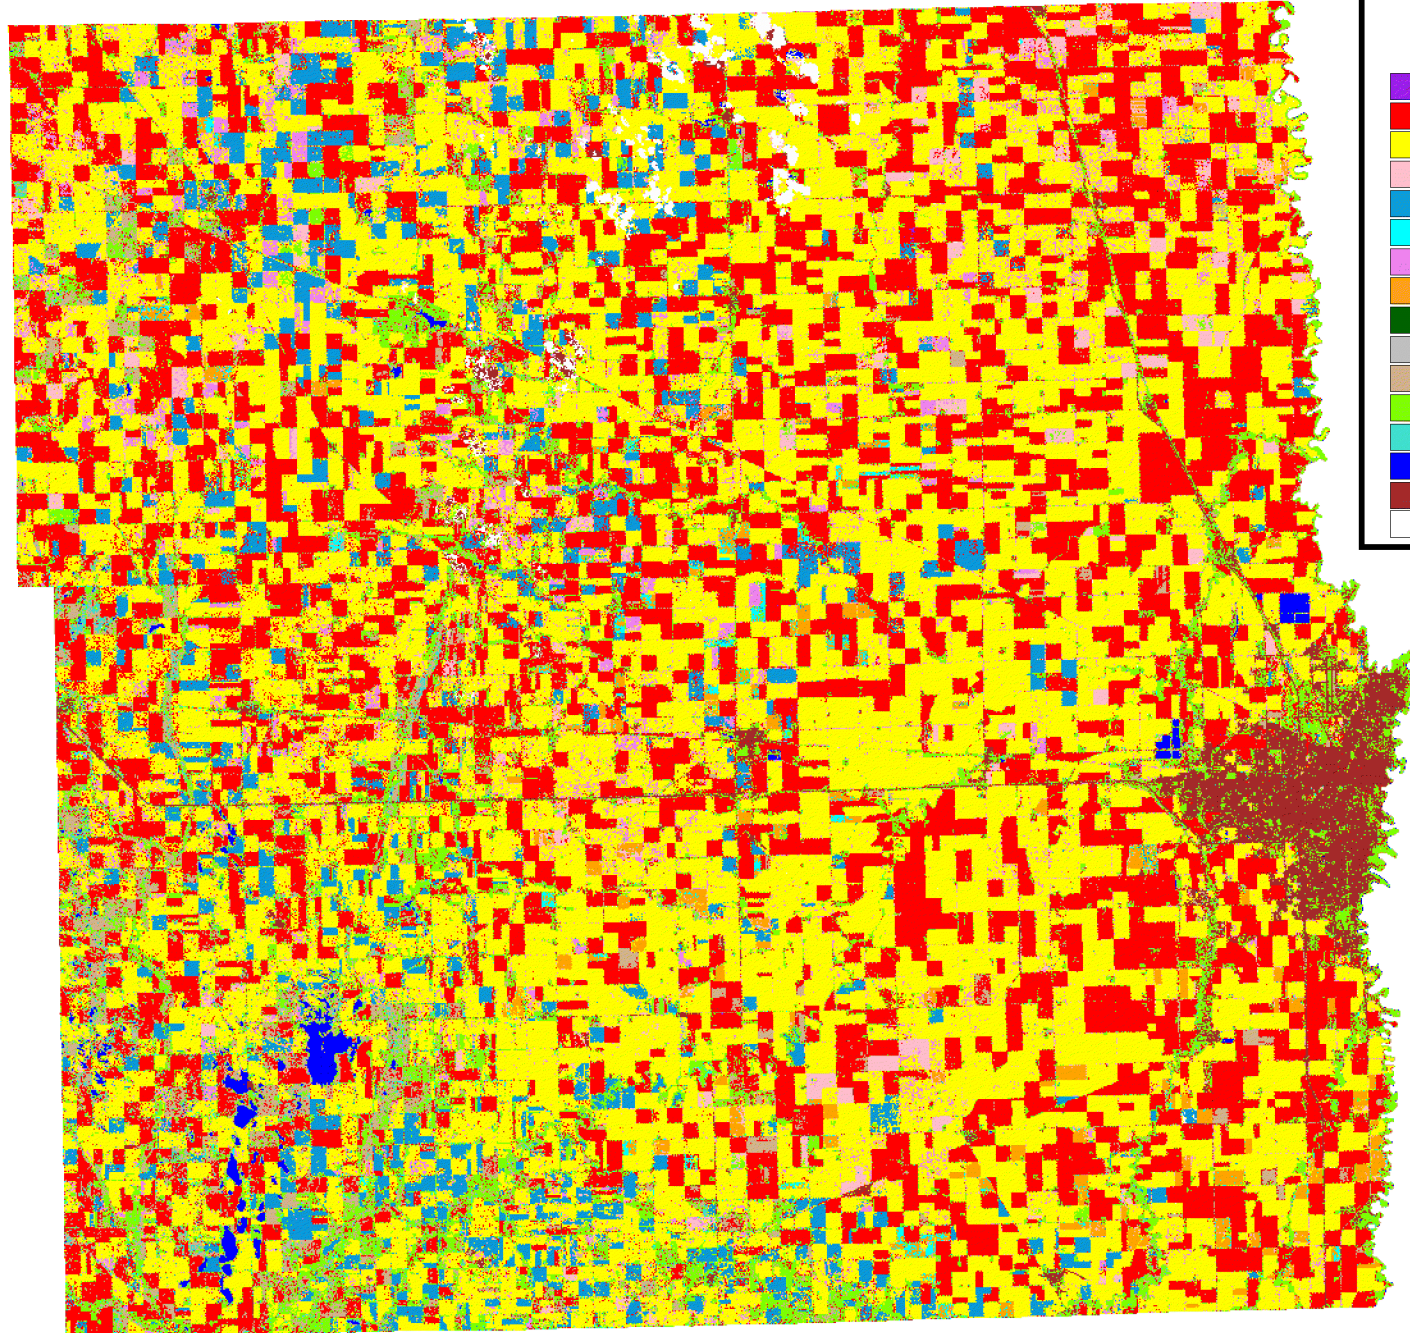

# 2002 Cass County, North Dakota Cropland Data Layer

### Categories

Purple	Durum Wheat
Red	All Other Small Grains & Hay
Yellow	Soybeans
Pink	Sunflowers
Blue	Corn
Cyan	Canola
Magenta	Dry Edible Beans
Orange	Beets
Dark Green	Potatoes
Light Gray	All Other Crops
Brown	Fallow/Idle Cropland/CRP
Light Green	Pasture/Range/Non-Ag
Teal	Woods
Dark Blue	Water
Brown	Urban
White	Clouds