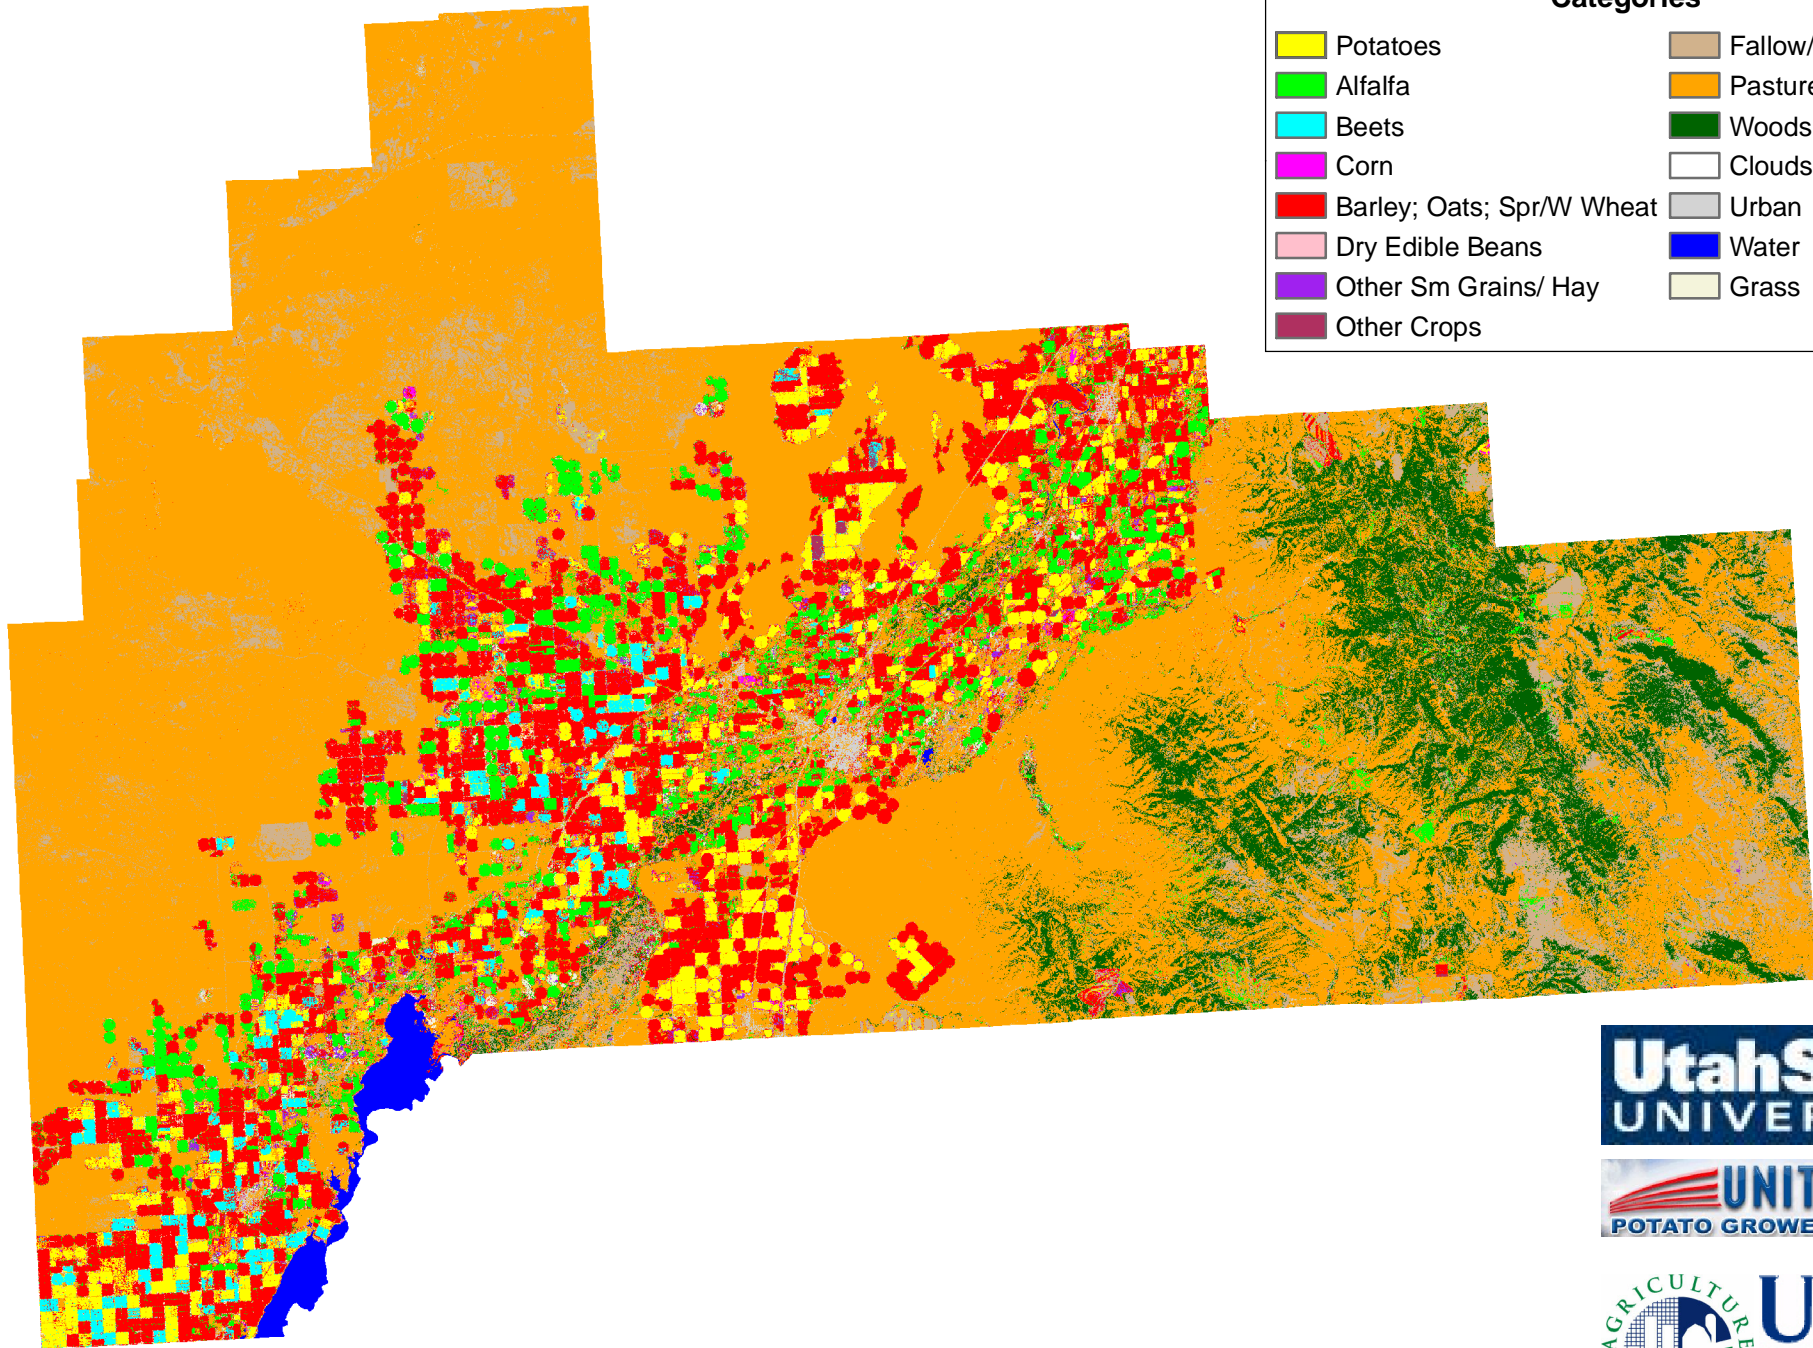

# 2005 Bingham County, Idaho

Categories			
Yellow	Potatoes	Brown	Fallow/Idle Cropland
Green	Alfalfa	Orange	Pasture/Non-Ag
Cyan	Beets	Dark Green	Woods
Magenta	Corn	White	Clouds
Red	Barley; Oats; Spr/W Wheat	Grey	Urban
Pink	Dry Edible Beans	Blue	Water
Purple	Other Sm Grains/ Hay	Light Green	Grass
Maroon	Other Crops		