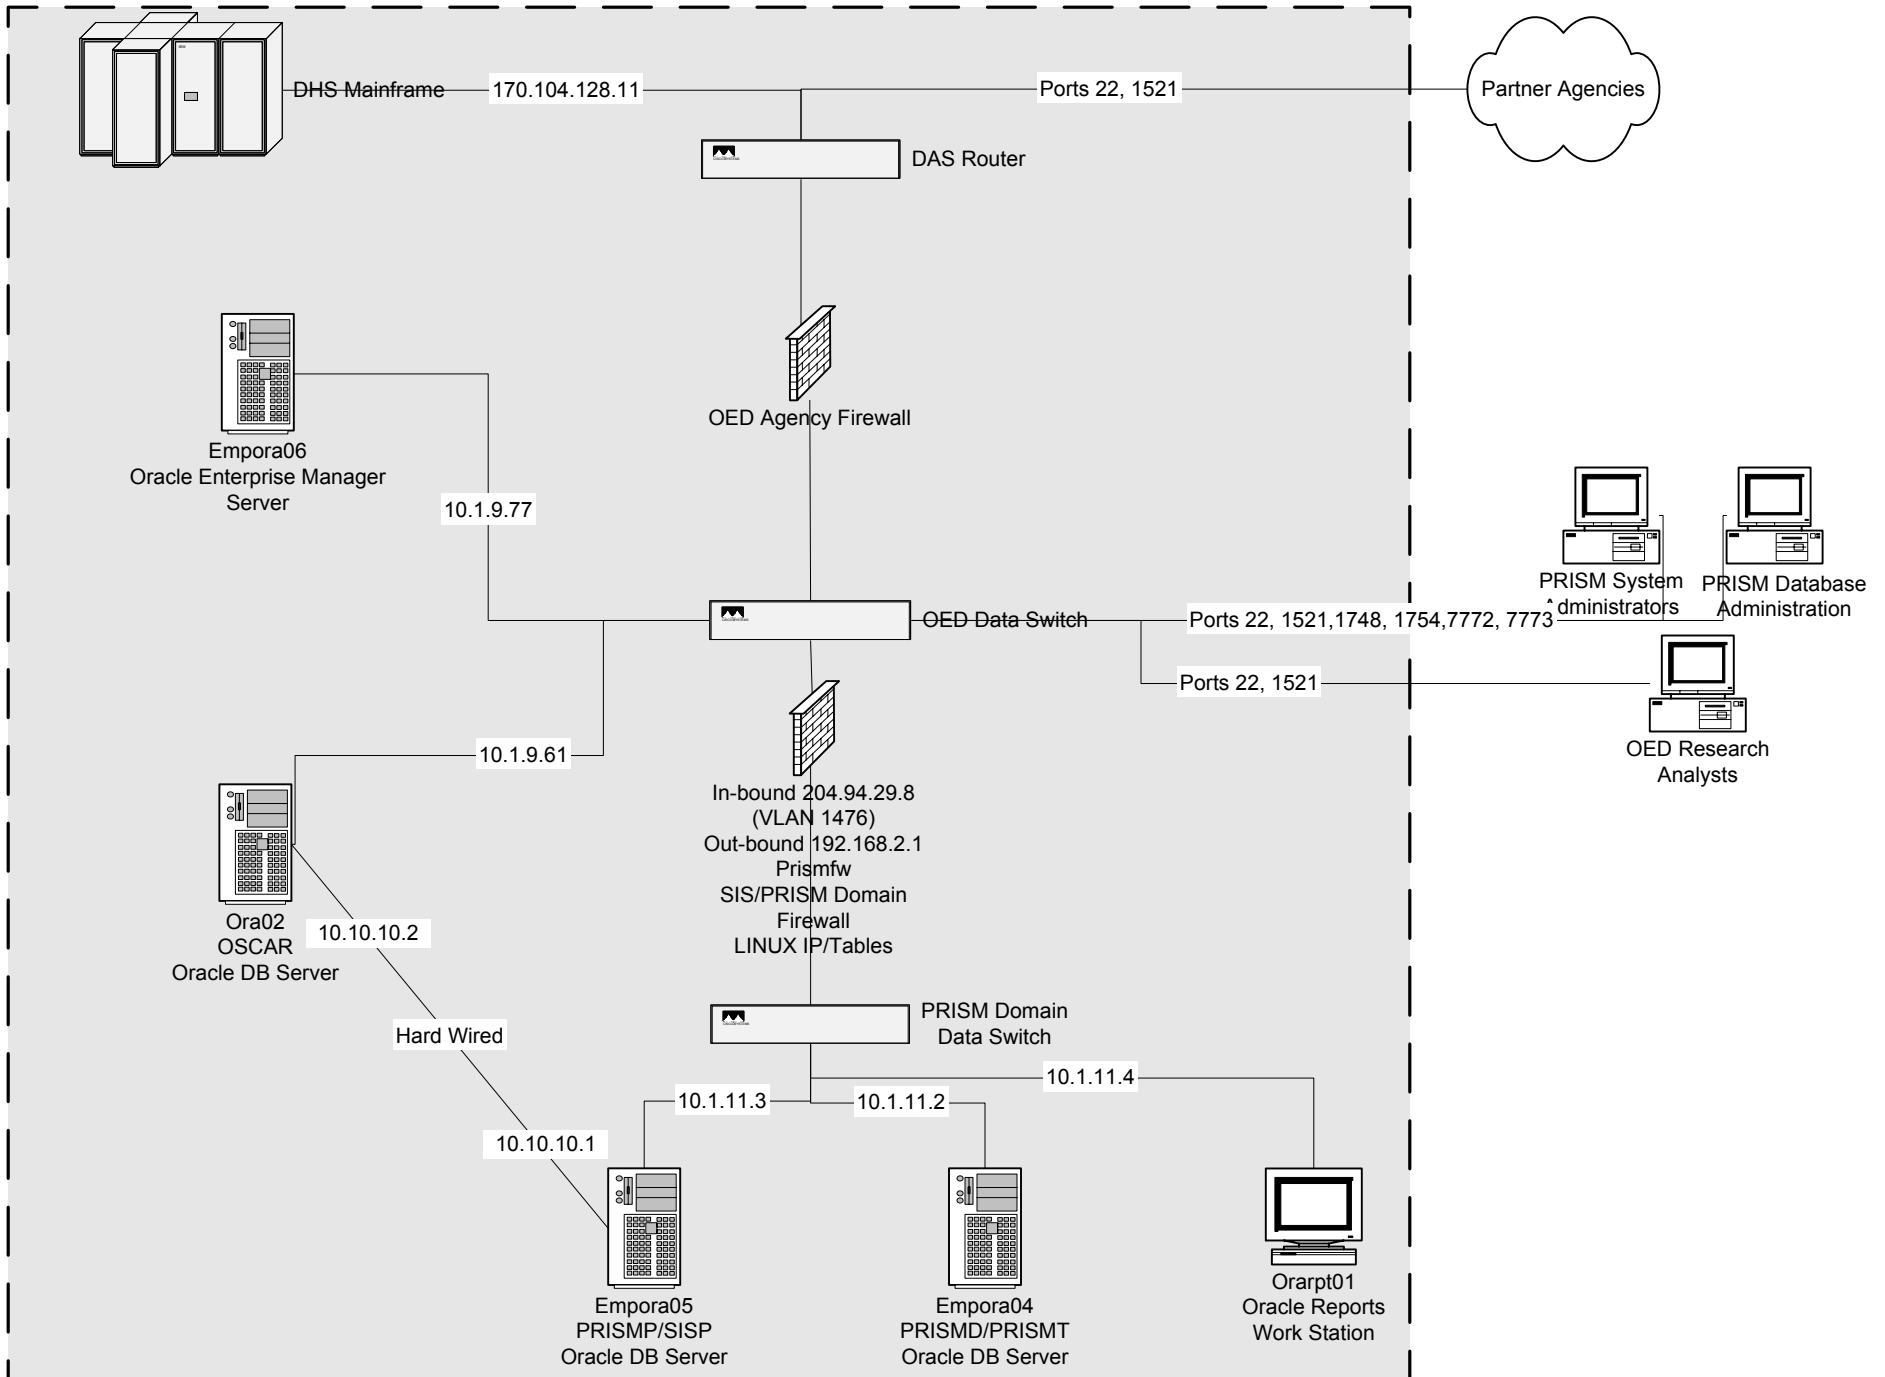

PRISM System Accessibility Restriction Diagram

Components within the shaded area reside within the same physical environment and all data traveling over the connections stays within the boundaries of Row 57 at the State Data Center and is never transmitted through the public domain.