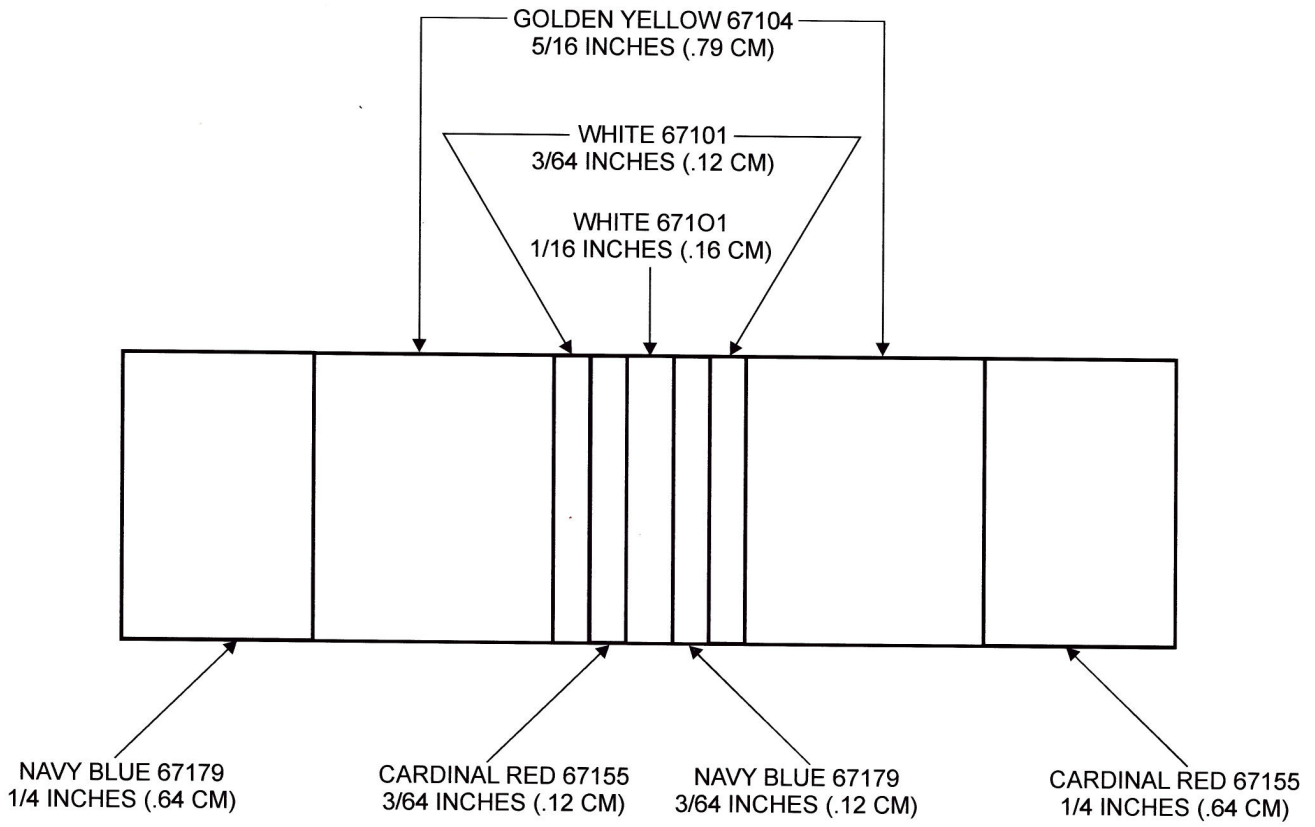

ACTUAL SIZE

4X SIZE

COAST GUARD COMBAT ACTION RIBBON