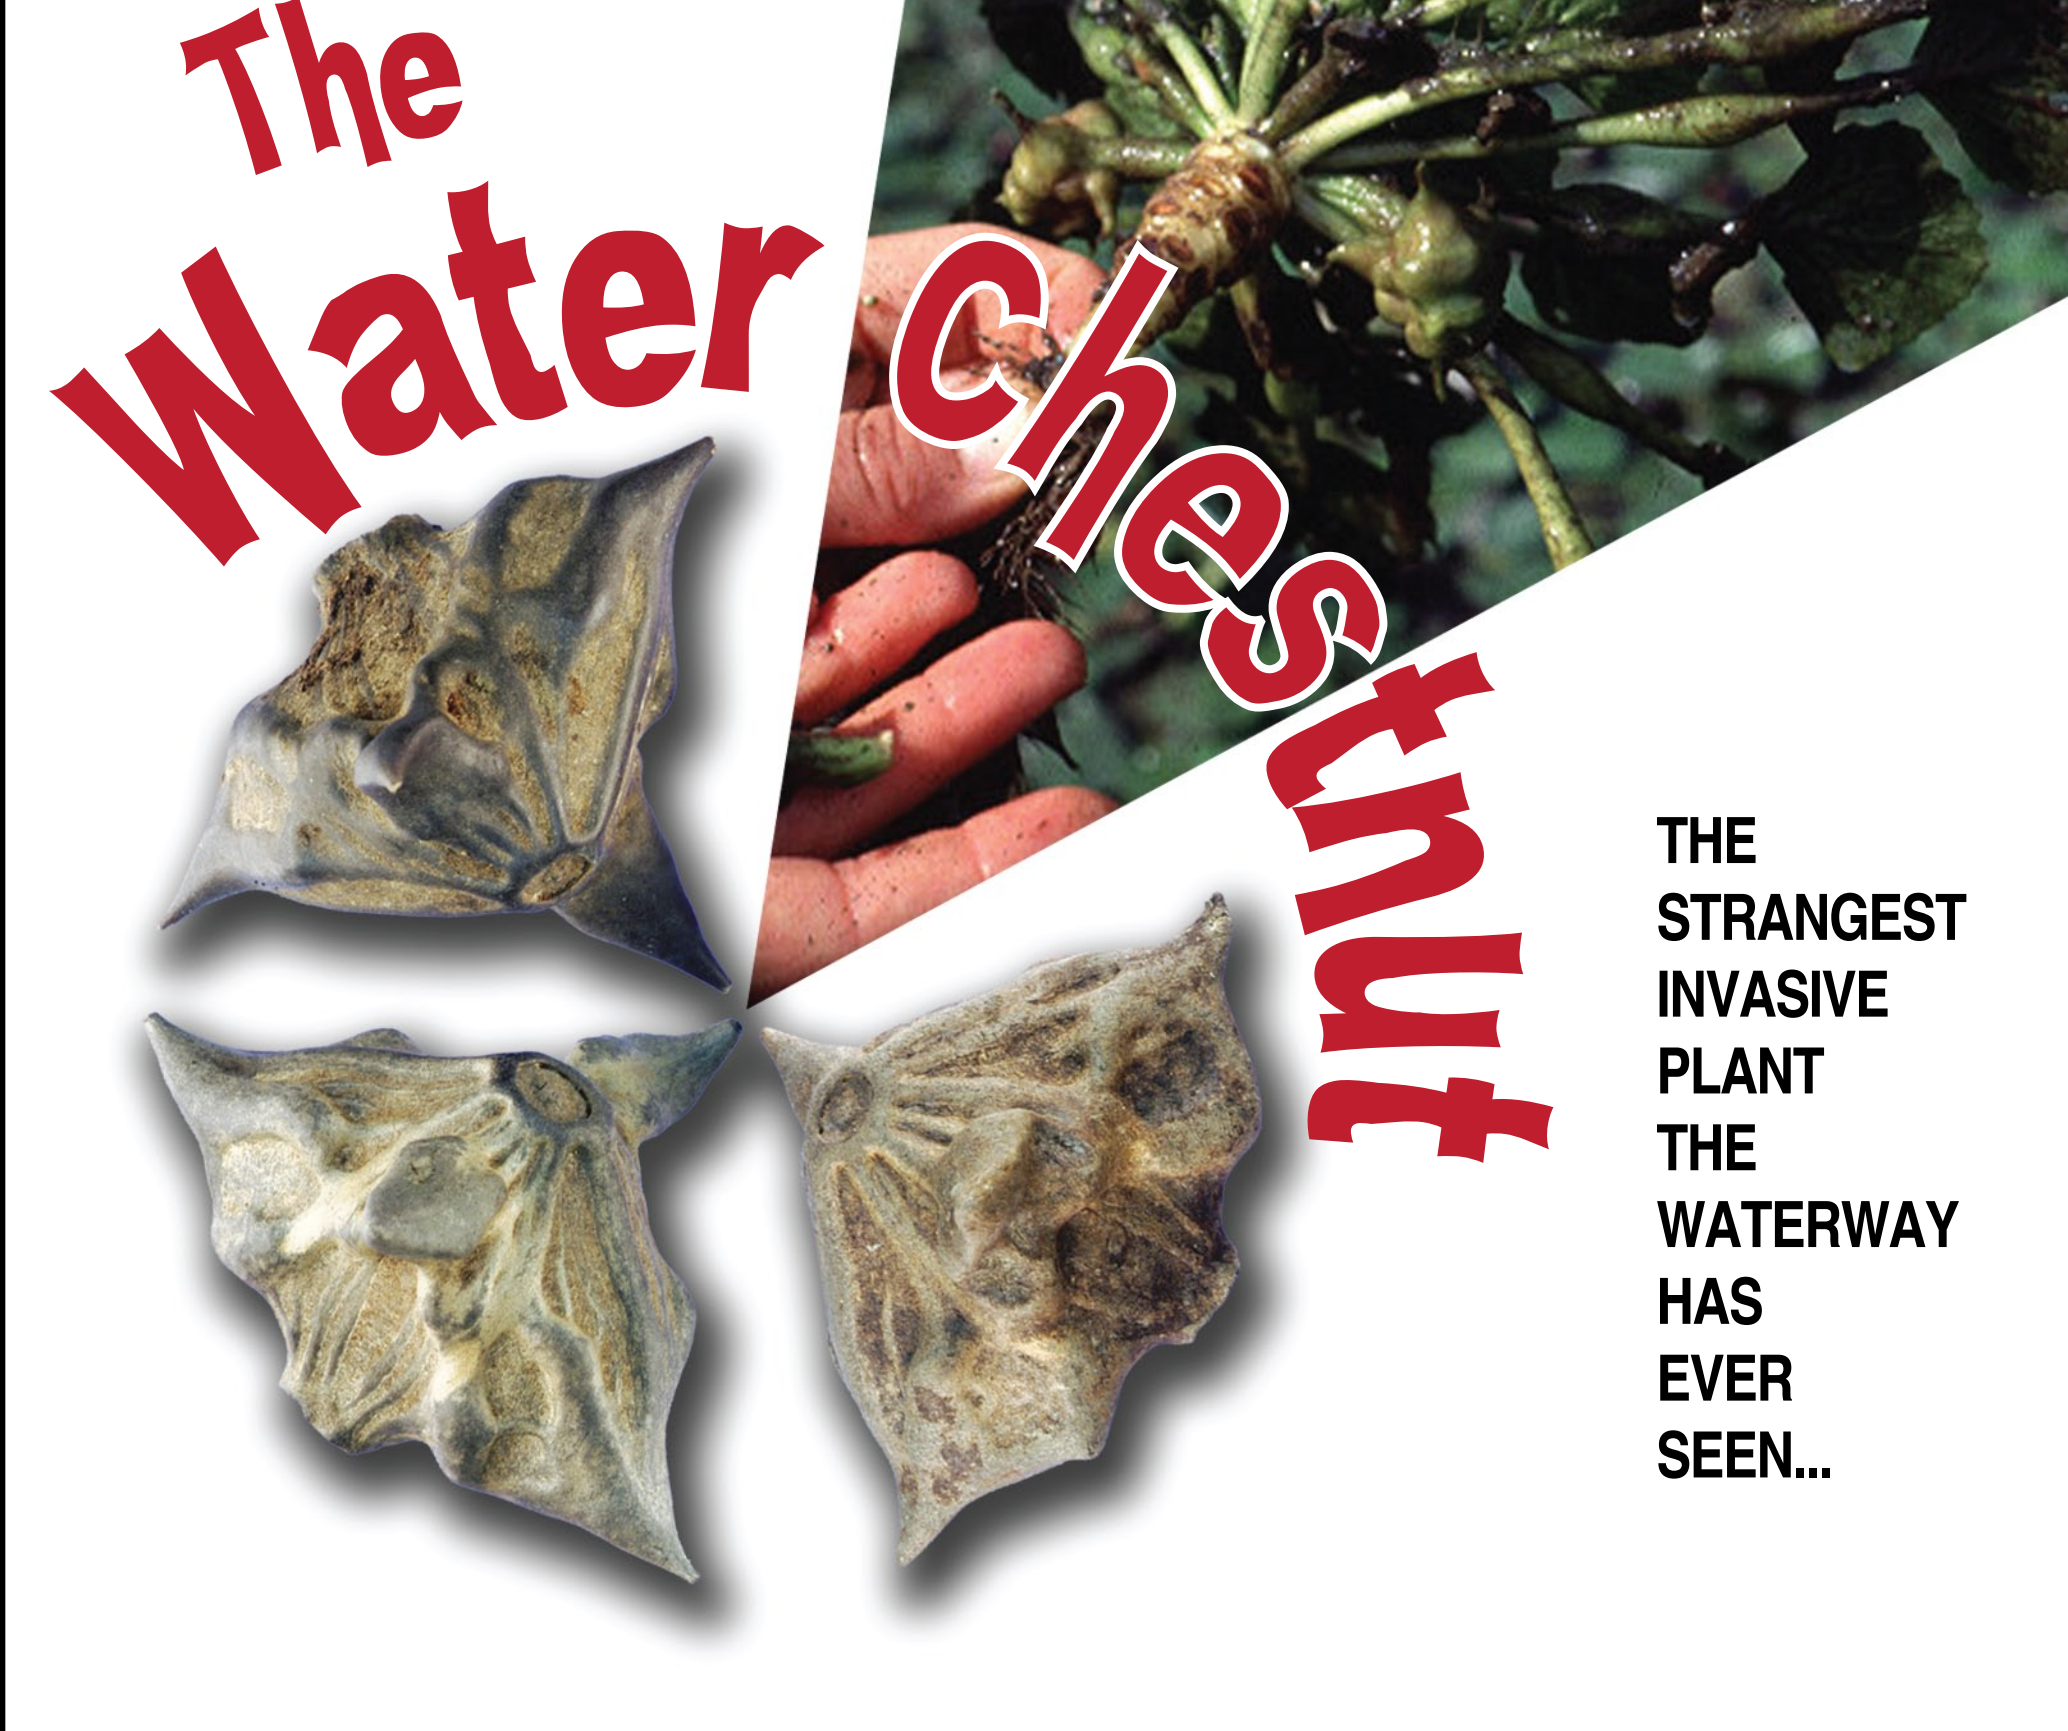

WHERE DID IT COME FROM?
HOW DID IT GET HERE?
HAS IT COME TO DESTROY OUR WATERWAYS?

THE WATER LETTUCE

Starring *PISTIA STRATIOTES* Filmed in DE, FL, HI, TX
Original Plant Photography by FOREST & KIM STARR
AN ALIEN PLANT WORKING GROUP MOTION PICTURE ◊ WWW.NPS.GOV/PLANTS/ALIEN

Nations racing time — to eradicate countless floating mats...and save the waterways from total invasion

"THE GIANT SALVINIA"

It is one of the world's most noxious aquatic weeds!

It could greatly reduce large infestations!

Starring *SALVINIA MOLESTA* Filmed in CA, GA, HI, LA, NC, TX
Original Weevil & Plant Photography by SCOTT BAUER OF USDA & TROY EVANS, INVASIVE.ORG
AN ALIEN PLANT WORKING GROUP MOTION PICTURE ◊ WWW.NPS.GOV/PLANTS/ALIEN

NATURE GONE MAD!
A world of terror — it was a monster yet it was a plant. You'll hardly believe what your own eyes see!

The Water Chestnut

THE STRANGEST INVASIVE PLANT THE WATERWAY HAS EVER SEEN...

Starring *TRAPA NATANS* Filmed in CT, DE, MA, MD, NH, NY, PA, VA, VT
Original Plant Photography by ALFRED COFRANCESCO OF USACE INVASIVE.ORG & STEVE HURST OF USDA
AN ALIEN PLANT WORKING GROUP MOTION PICTURE ◊ WWW.NPS.GOV/PLANTS/ALIEN