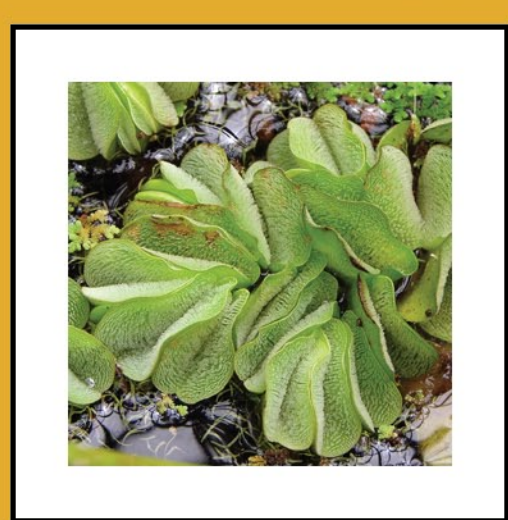

AN INVISIBLE MENACE UNTIL IT FILLS UP
YOUR INFESTED RIVER OR LAKE!

IT CAME FROM UNDER WATER

Starring *HYDRILLA VERTICILLATA* Filmed in CT, DC, DE, FL, GA, IN, MA, MD, NC, NH, OR, TN, TX, VA, WA, WI, WV
Original Plant Photography by CHRIS EVANS OF RIVER TO RIVER CWMA, INVASIVE.ORG
AN ALIEN PLANT WORKING GROUP MOTION PICTURE ◊ WWW.NPS.GOV/PLANTS/ALIEN

PARROT'S FEATHER FROM THE BLACK LAGOON

Starring *MYRIOPHYLLUM AQUATICUM* Filmed in CT, DE, GA, HI, MD, NH, OR, TN, VA
Original Plant Photography by FOREST & KIM STARR
AN ALIEN PLANT WORKING GROUP MOTION PICTURE ◊ WWW.NPS.GOV/PLANTS/ALIEN

WHERE DID IT COME FROM?
HOW DID IT GET HERE?
HAS IT COME TO DESTROY OUR WATERWAYS?

THE WATER LETTUCE

Starring *PISTIA STRATIOTES* Filmed in DE, FL, HI, TX
Original Plant Photography by FOREST & KIM STARR
AN ALIEN PLANT WORKING GROUP MOTION PICTURE ◊ WWW.NPS.GOV/PLANTS/ALIEN

Nations racing time — to eradicate countless floating mats...and save the waterways from total invasion

"THE GIANT SALVINIA"

It is one of the world's most noxious aquatic weeds!

It could greatly reduce large infestations!