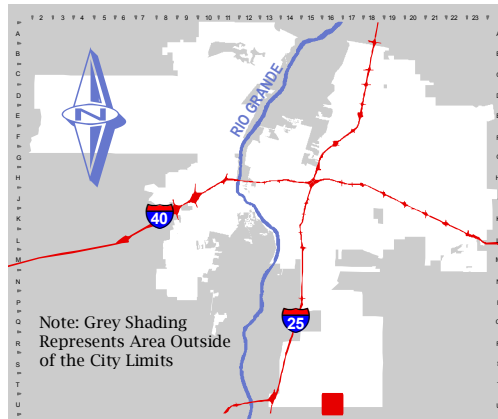

3
1004075
MESA DEL SOL
PC

For more current information and more details visit: <http://www.cabq.gov/gis>

Map amended through: 6/13/2008

Note: Grey Shading
Represents Area Outside
of the City Limits

Zone Atlas Page:

U-16-Z

Selected Symbols

- SECTOR PLANS**
- Design Overlay Zones
- City Historic Zones
- H-1 Buffer Zone
- Petroglyph Mon.
- Escarpment
- 2 Mile Airport Zone
- Airport Noise Contours
- Wall Overlay Zone