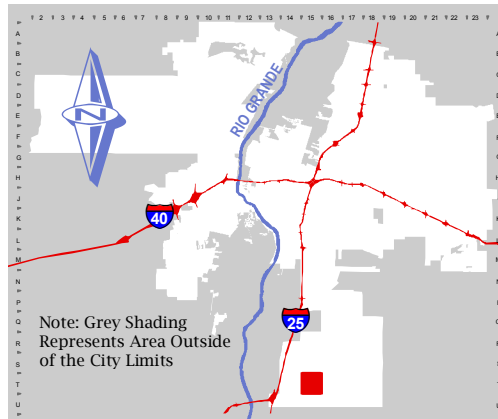

3
1004075

MESA DEL SOL

PC

For more current information and more details visit: <http://www.cabq.gov/gis>

Map amended through: 6/13/2008

Note: Grey Shading
Represents Area Outside
of the City Limits

Zone Atlas Page:

T-15-Z

Selected Symbols

- | | |
|----------------------|------------------------|
| SECTOR PLANS | Escarpment |
| Design Overlay Zones | 2 Mile Airport Zone |
| City Historic Zones | Airport Noise Contours |
| H-1 Buffer Zone | Wall Overlay Zone |
| Petroglyph Mon. | |