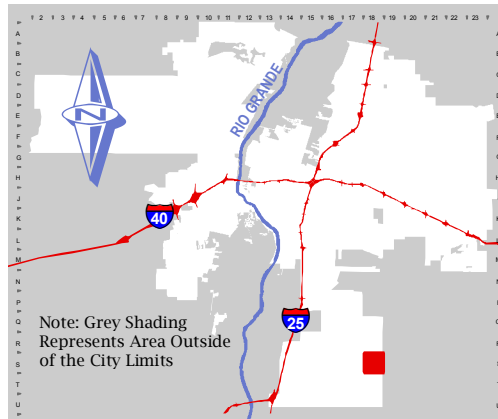

11

1004075

MESA DEL SOL

PC

For more current information and more details visit: <http://www.cabq.gov/gis>

Map amended through: 6/13/2008

Zone Atlas Page:

S-18-Z

Selected Symbols

- SECTOR PLANS
- Design Overlay Zones
- City Historic Zones
- H-1 Buffer Zone
- Petroglyph Mon.
- Escarpment
- 2 Mile Airport Zone
- Airport Noise Contours
- Wall Overlay Zone