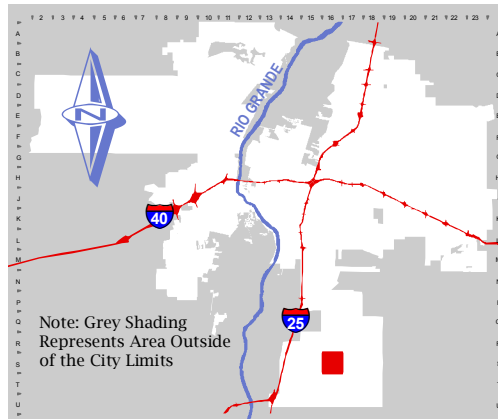

# MESA DEL SOL INNOVATION PARK

A

1006539

PC

3

For more current information and more details visit: <http://www.cabq.gov/gis>

Map amended through: 6/13/2008

Note: Grey Shading  
Represents Area Outside  
of the City Limits

Zone Atlas Page: