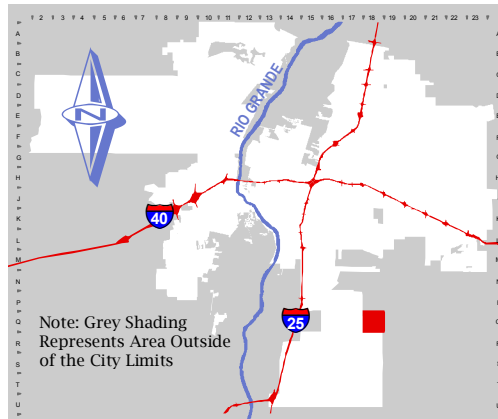

11

MESA DEL SOL PC

1004075

1

For more current information and more details visit: <http://www.cabq.gov/gis>

Map amended through: 6/13/2008

Note: Grey Shading
Represents Area Outside
of the City Limits

Zone Atlas Page:

Q-18-Z

Selected Symbols

- SECTOR PLANS
- Design Overlay Zones
- City Historic Zones
- H-1 Buffer Zone
- Petroglyph Mon.
- Escarpment
- 2 Mile Airport Zone
- Airport Noise Contours
- Wall Overlay Zone