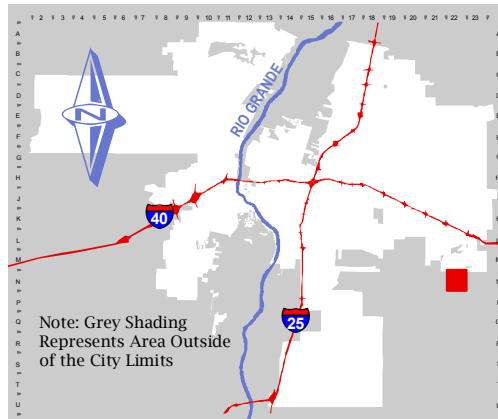

# KIRTLAND AIR FORCE BASE

For more current information and more details visit: <http://www.cabq.gov/gis>

Map amended through: 6/13/2008

Zone Atlas Page:

## N-22-Z

Selected Symbols

- SECTOR PLANS
- Design Overlay Zones
- City Historic Zones
- H-1 Buffer Zone
- Petroglyph Mon.
- Escarpment
- 2 Mile Airport Zone
- Airport Noise Contours
- Wall Overlay Zone