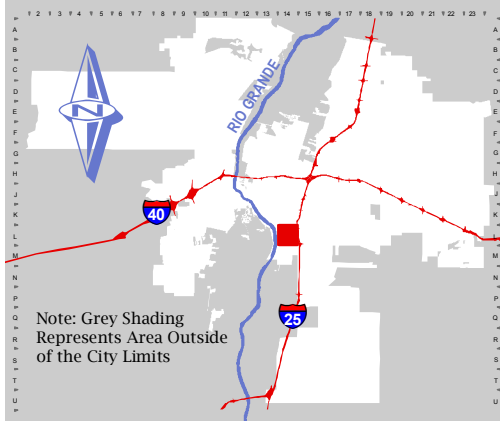

For more current information and more details visit: <http://www.cabq.gov/gis>

Map amended through: 6/13/2008

Note: Grey Shading Represents Area Outside of the City Limits

Zone Atlas Page:  
**L-14-Z**

Selected Symbols

- SECTOR PLANS
- Design Overlay Zones
- City Historic Zones
- H-1 Buffer Zone
- Petroglyph Mon.
- Escarpment
- 2 Mile Airport Zone
- Airport Noise Contours
- Wall Overlay Zone