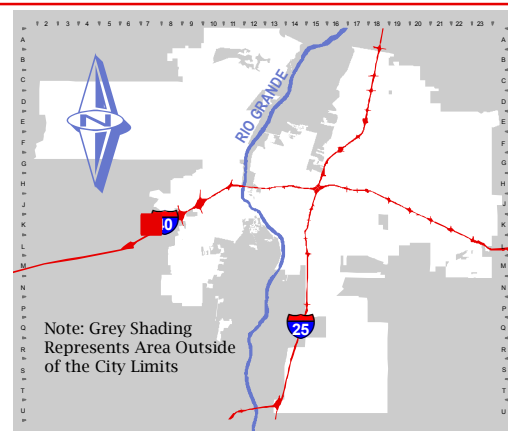

For more current information and more details visit: <http://www.cabq.gov/gis>

Map amended through: 6/13/2008

Note: Grey Shading Represents Area Outside of the City Limits

Zone Atlas Page:
K-07-Z

Selected Symbols

- SECTOR PLANS**
- Design Overlay Zones
- City Historic Zones
- H-1 Buffer Zone
- Petroglyph Mon.
- Escarpment
- 2 Mile Airport Zone
- Airport Noise Contours
- Wall Overlay Zone