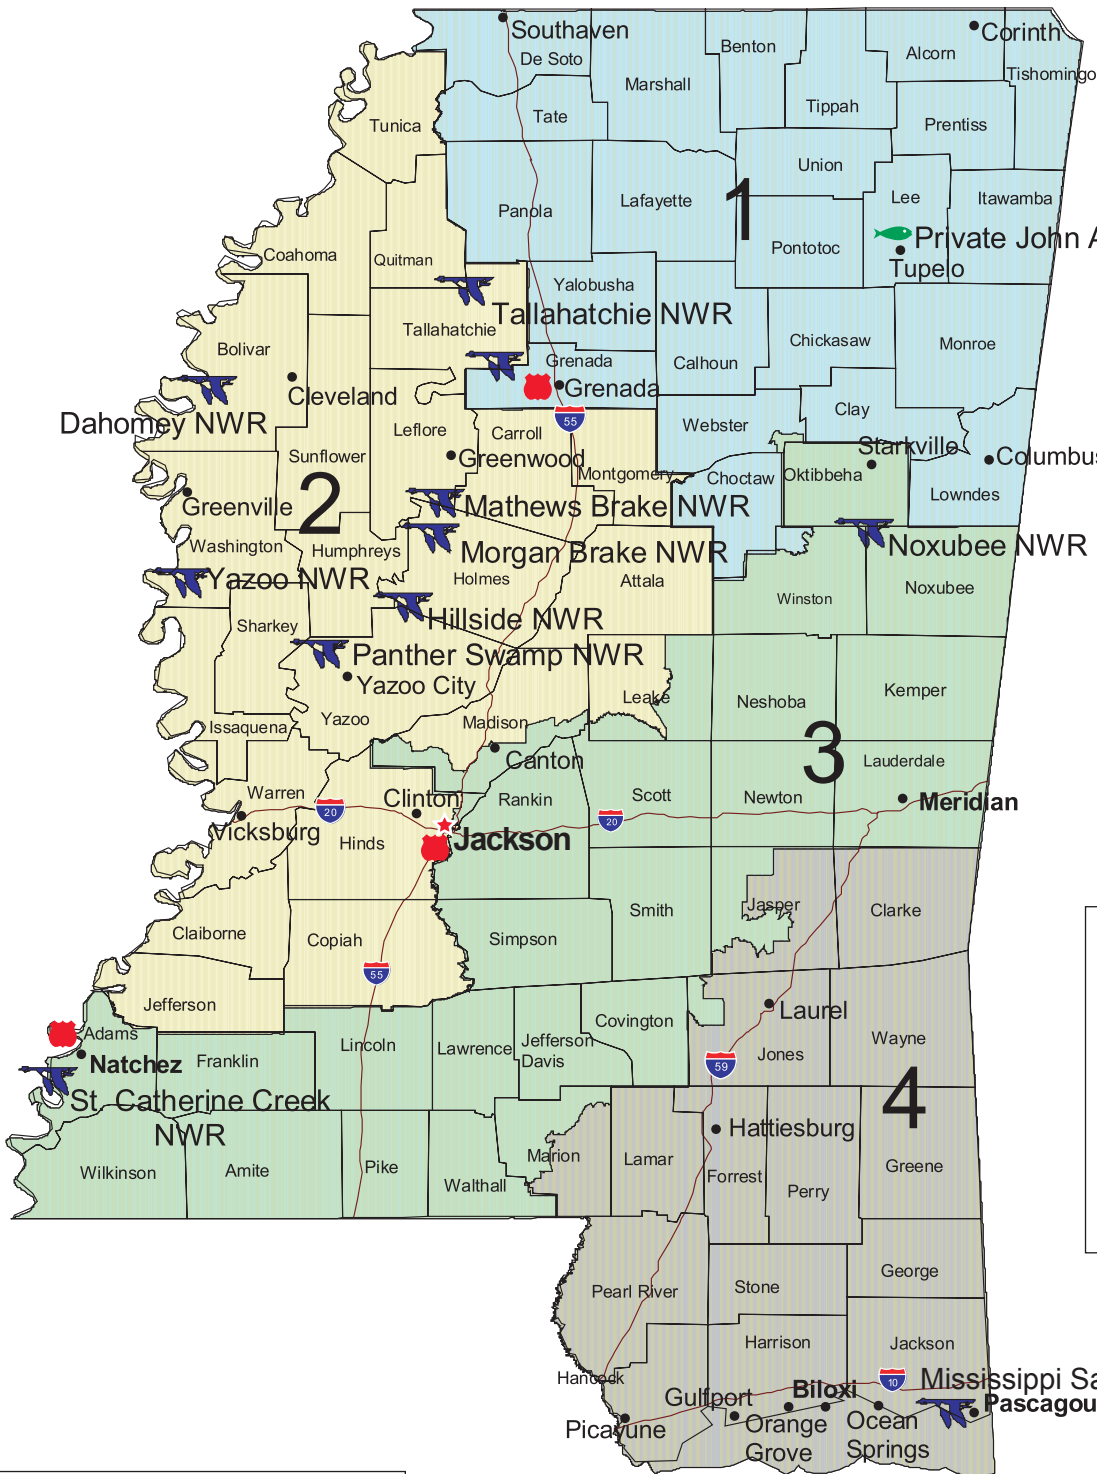

Mississippi Congressional Districts

Gov. Haley Barbour (R)
 Sen. Thad Cochran (R)
 Sen. Roger Wicker (R)

1st Rep. Vacant
 2nd Rep. Bennie G. Thompson (D)
 3rd Rep. Charles "Chip" Pickering, Jr. (R)
 4th Rep. Gene Taylor (D)

Republicans are indicated by (R),
 Democrats by (D).

-  National Wildlife Refuge
-  Law Enforcement Office
-  Ecological Services Field Office (ESO)
-  National Fish Hatchery

For more information on the Southeast Region:
<http://www.fws.gov/southeast/ea/congressionalaffairs.html>