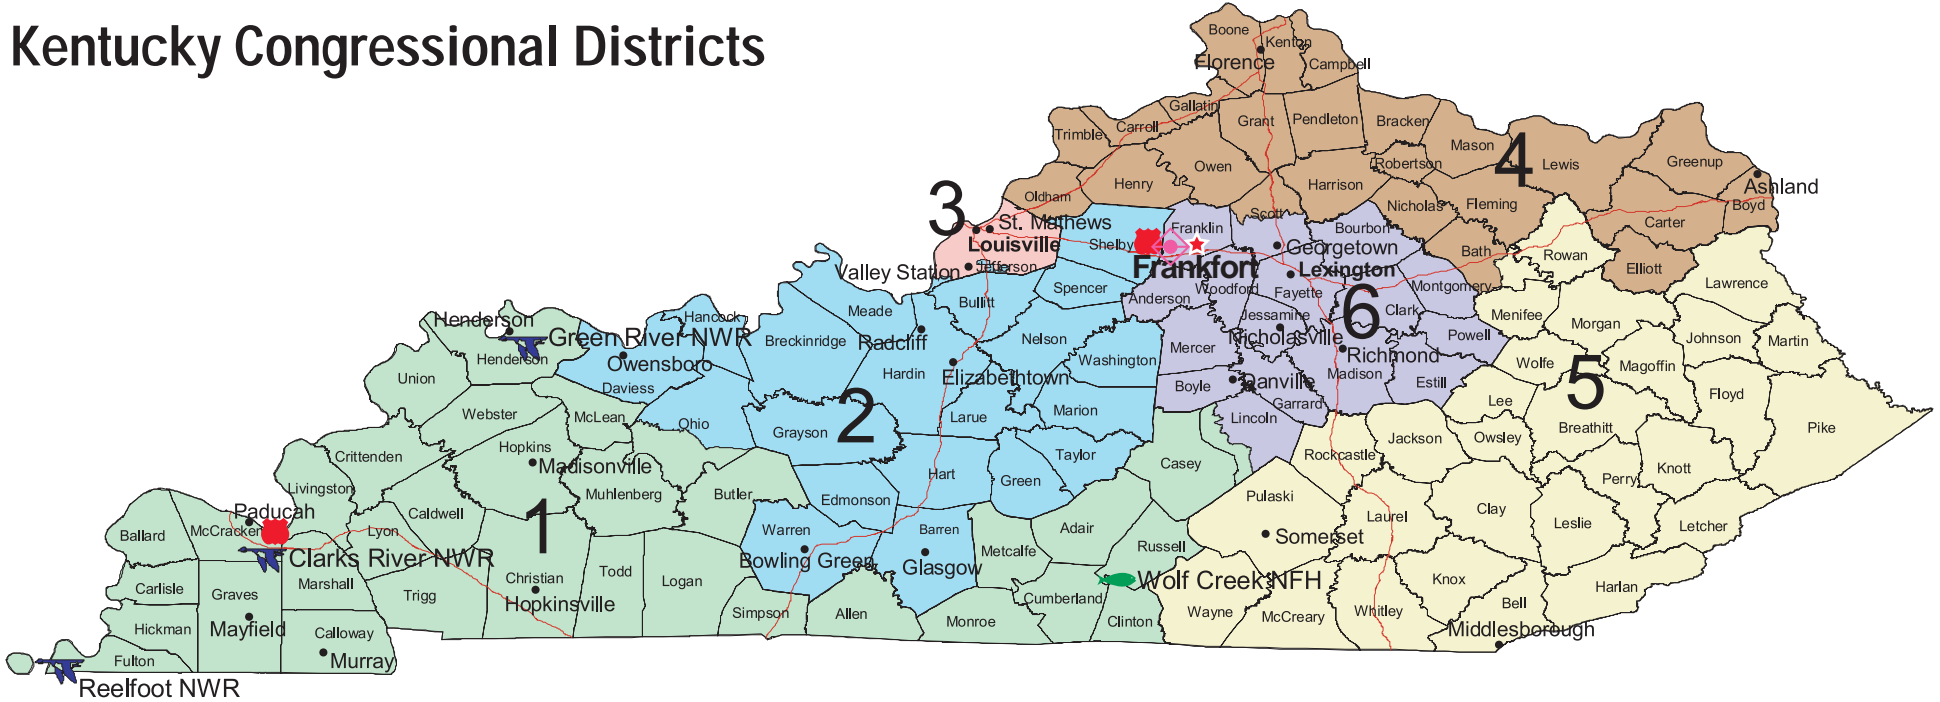

Kentucky Congressional Districts

Gov. Ernie Fletcher (R)
 Sen. Mitch McConnell (R)
 Sen. Jim Bunning (R)

1st. Rep. Edward Whitfield (R)
 2nd Rep. Ron Lewis (R)
 3rd Rep. John Yarmuth (D)
 4th Rep. Geoff Davis (R)
 5th Rep. Harold Rogers (R)
 6th Rep. Ben Chandler (D)

Republicans are indicated by (R),
 Democrats by (D).

-  National Wildlife Refuge
-  Law Enforcement Office
-  Ecological Services Field Office (ESO)
-  National Fish Hatchery