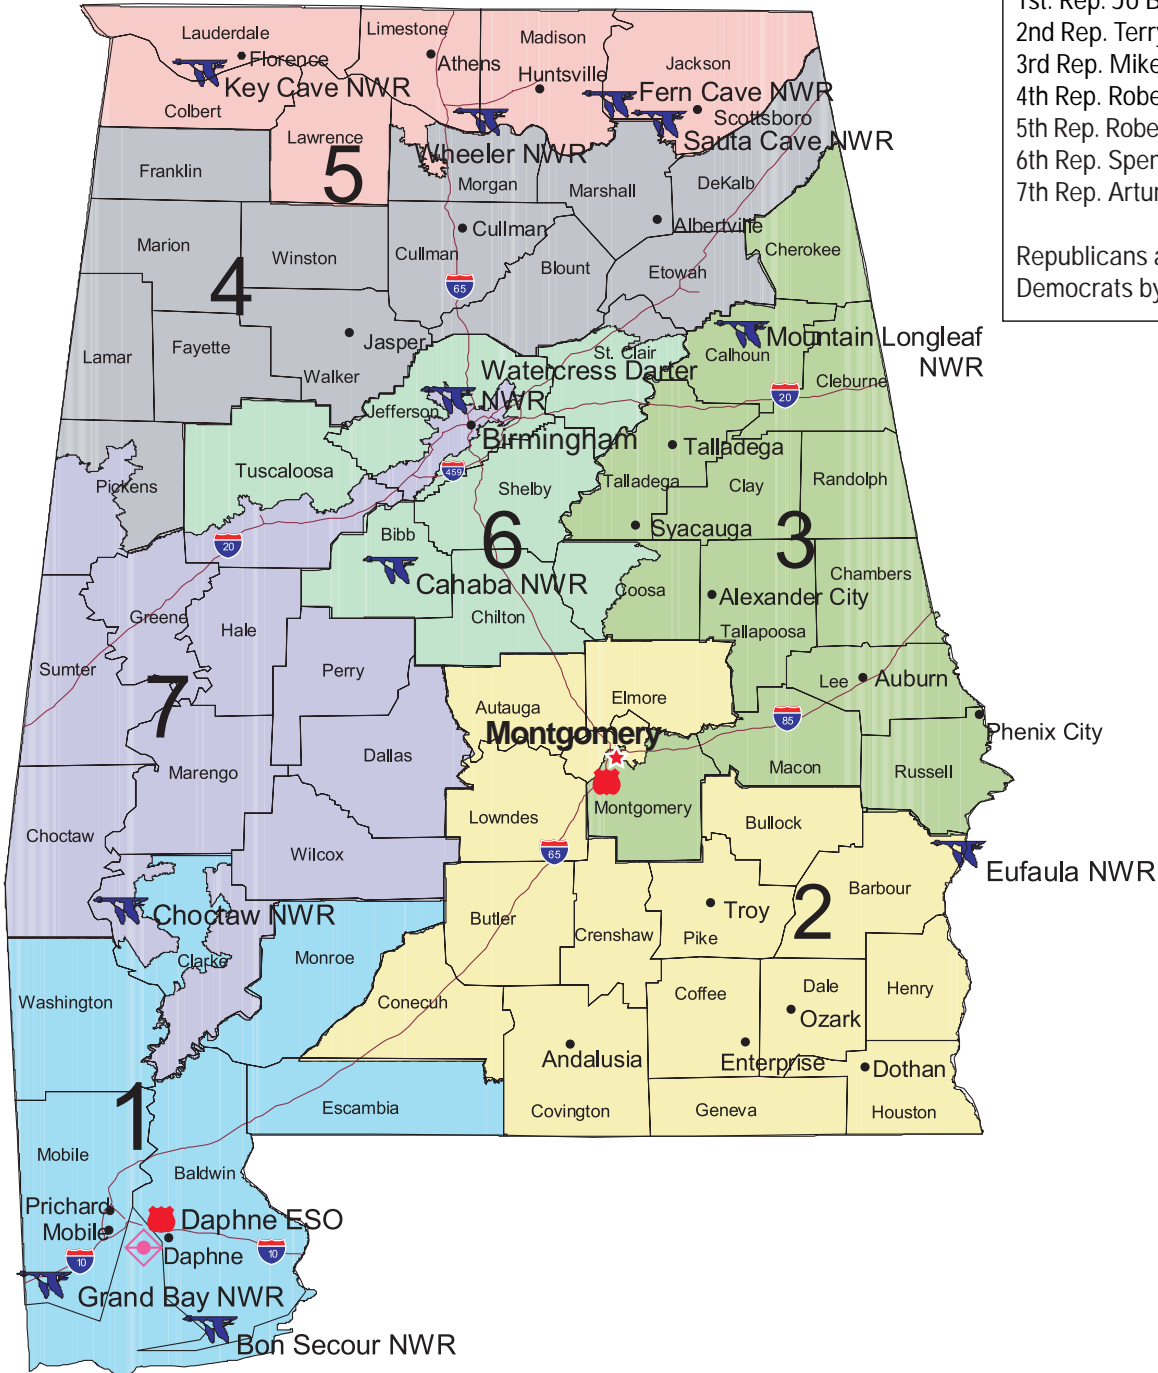

Alabama Congressional Districts

Gov. Bob Riley (R)
 Sen. Jeff Sessions (R)
 Sen. Richard C. Shelby (R)

1st Rep. Jo Bonner (R)
 2nd Rep. Terry Everett (R)
 3rd Rep. Mike Rogers (R)
 4th Rep. Robert Aderholt (R)
 5th Rep. Robert "Bud" E. Cramer, Jr. (D)
 6th Rep. Spencer Bachus (R)
 7th Rep. Artur Davis (D)

Republicans are indicated by (R),
 Democrats by (D).

1/2007

-  National Wildlife Refuge
-  Law Enforcement Office
-  Ecological Services Field Office (ESO)

For more information on the Southeast Region:
<http://www.fws.gov/southeast/ea/congressionalaffairs.html>