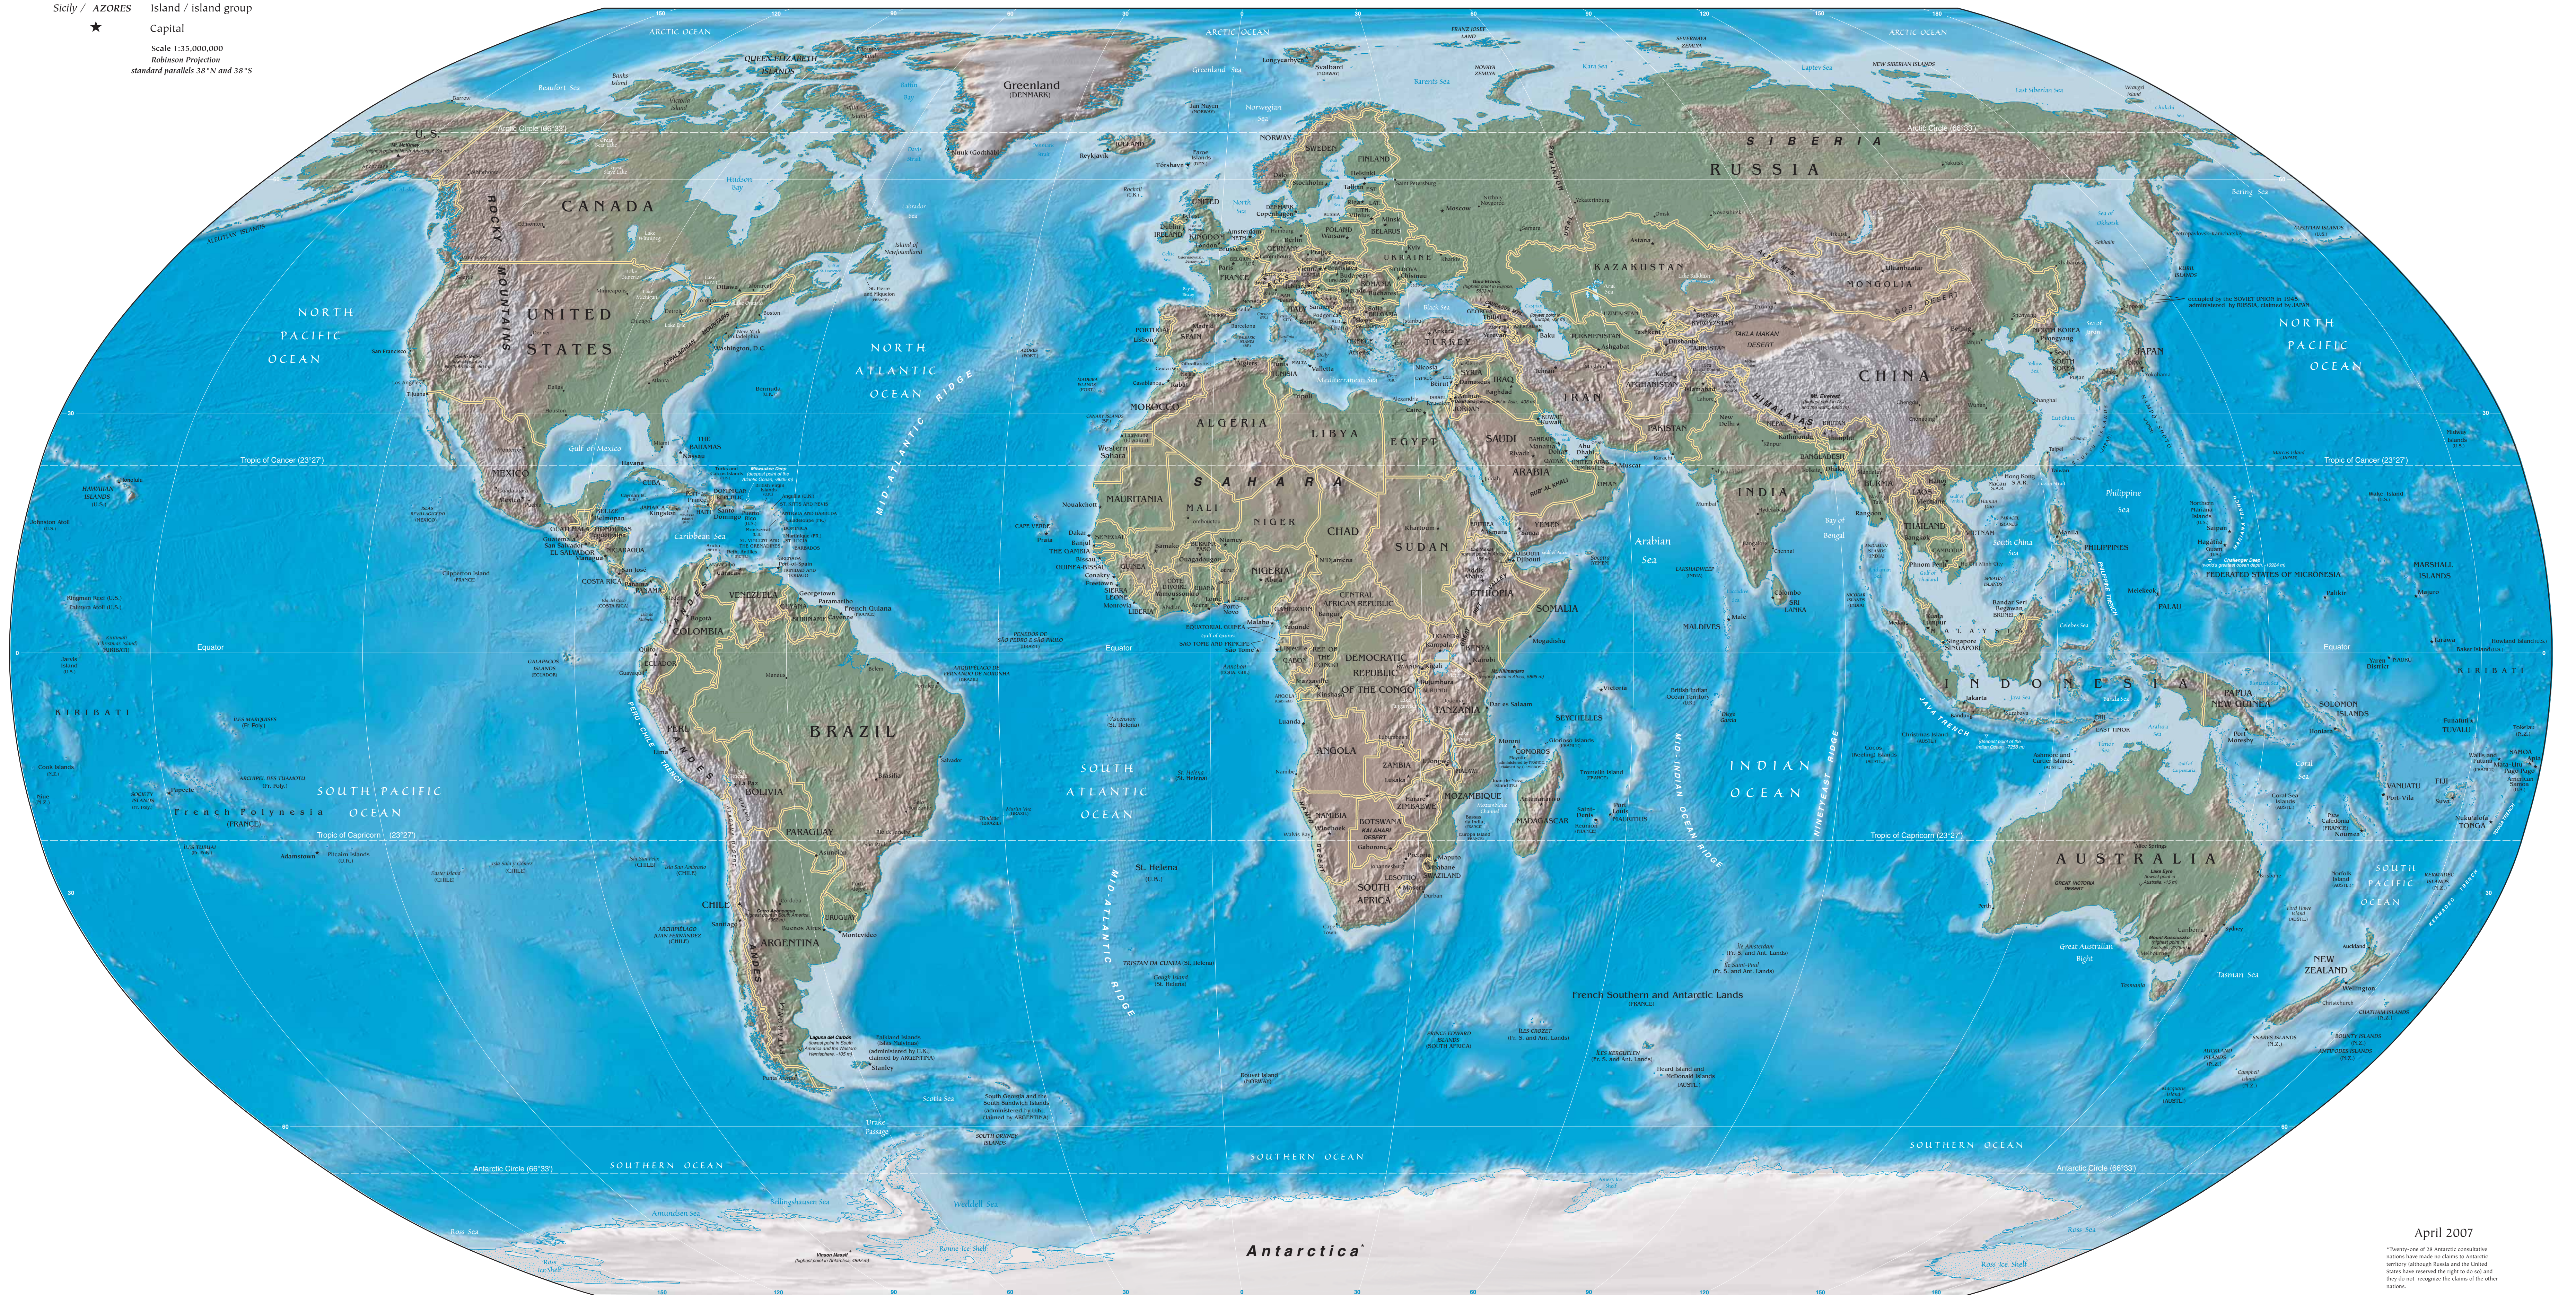

Physical Map of the World, April 2007

AUSTRALIA Independent state
Bermuda Dependency or area of special sovereignty
Sicily / AZORES Island / island group
★ Capital
Scale 1:35,000,000
Robinson Projection
standard parallels 38°N and 38°S

8033074 (R02046) 4:07